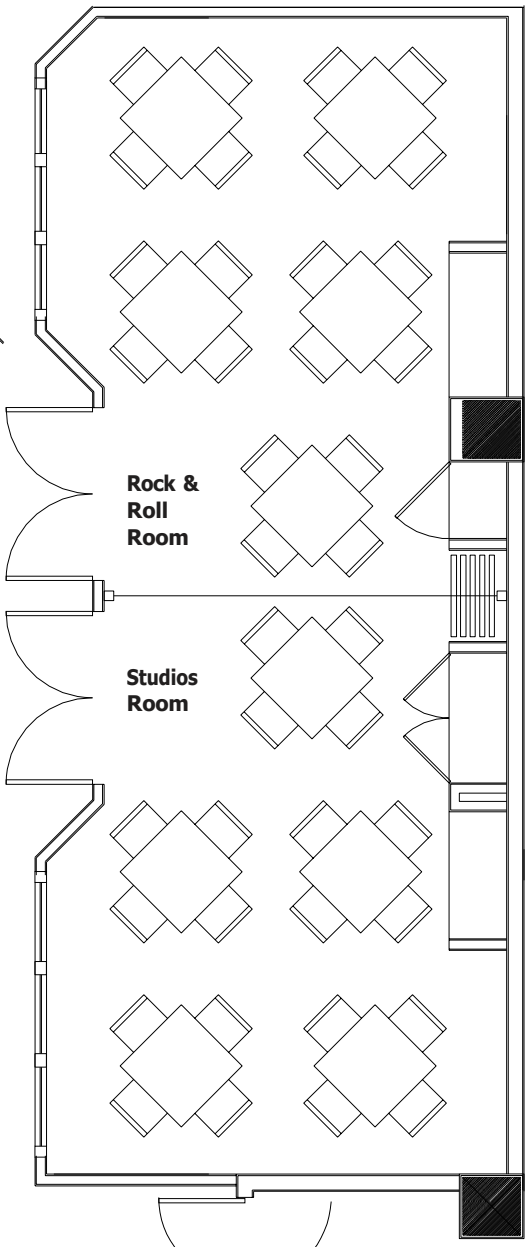

Fairview Room

Rock & Roll Room

Studios Room

**The Palm Orlando
Private Dining Room
Floor Plan**

Rock & Roll Room
Up to 18 guests seated

Studios Room
Up to 18 guests seated

Rock & Roll Studios
Up to 50 guests seated

Universal Room
Up to 35 guests seated

Fairview Room
Up to 28 guests seated

Main Dining Area
Up to 80 guests seated

**Entire Main Dining Room
(booths included)**
Up to 135 guests seated

The Train (semi-private)
Up to guests seated

Universal Room