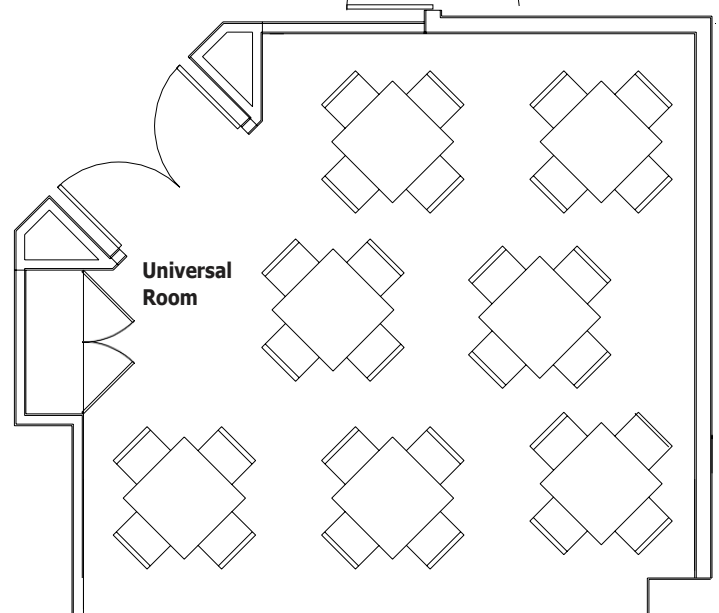

Fairview Room

Rock & Roll Room

Studios Room

**The Palm Orlando
Private Dining Room
Floor Plan**

Rock & Roll Room
Up to 18 guests seated

Studios Room
Up to 18 guests seated

Rock & Roll Studios
Up to 50 guests seated

Universal Room
Up to 35 guests seated

Fairview Room
Up to 28 guests seated

Main Dining Area
Up to 80 guests seated

**Entire Main Dining Room
(booths included)**
Up to 135 guests seated

The Train (semi-private)
Up to guests seated

Universal Room