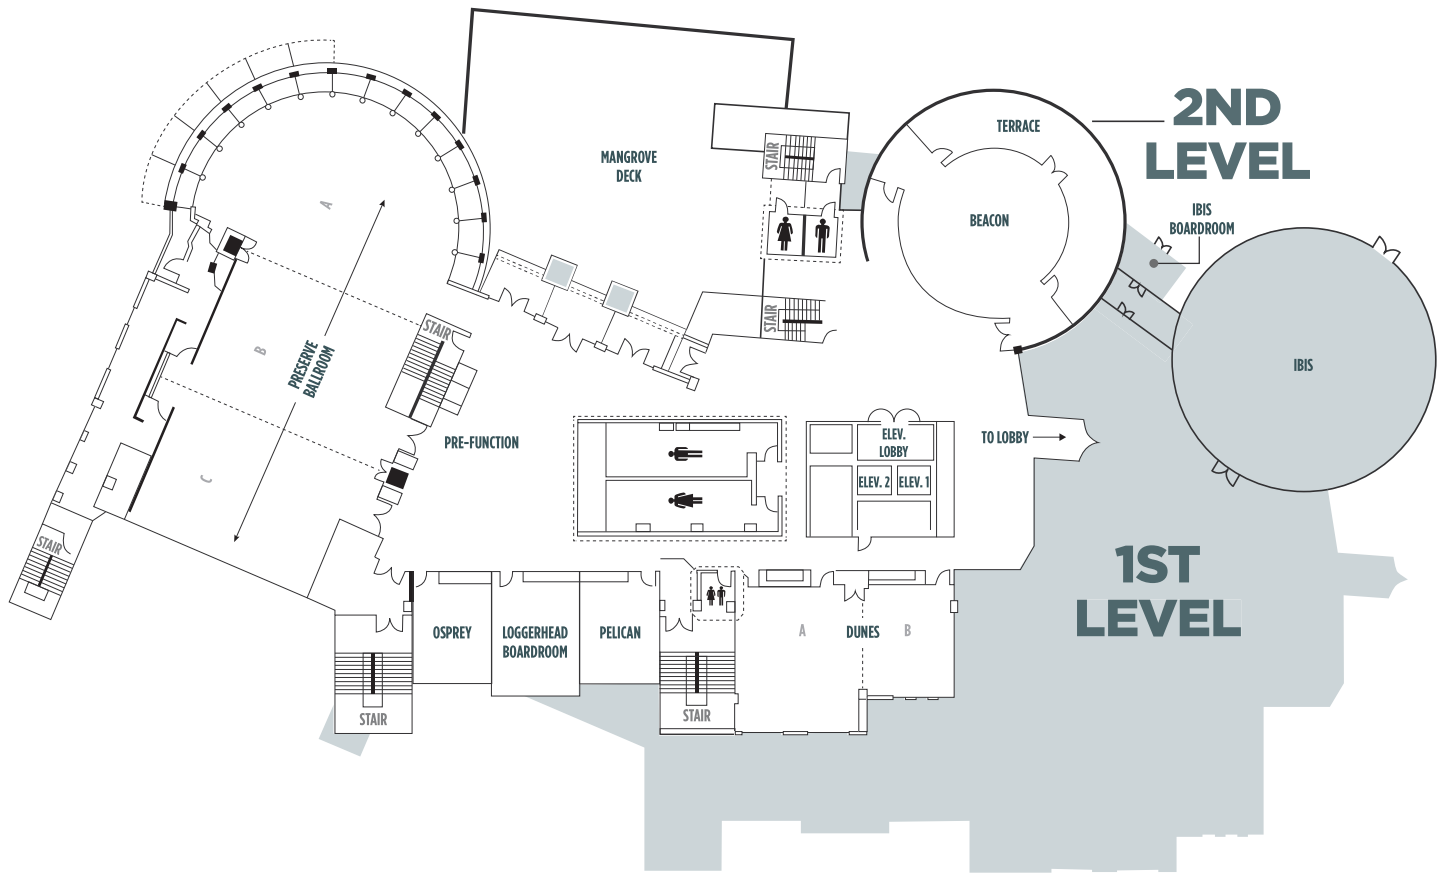

Each of our contemporary event spaces boasts windows, natural light and elegant décor.

122 Soundings Avenue, Jupiter, FL 33477 | Phone: 561-273-6600

WYNDHAM.COM / 1-800-WYNDHAM / www.wyndhamgrandjupiter.com

©2015 Wyndham Hotels and Resorts, LLC. All rights reserved. All Wyndham® hotels are either franchised by the company or managed by Wyndham Hotel Management, Inc. or one of its affiliates.