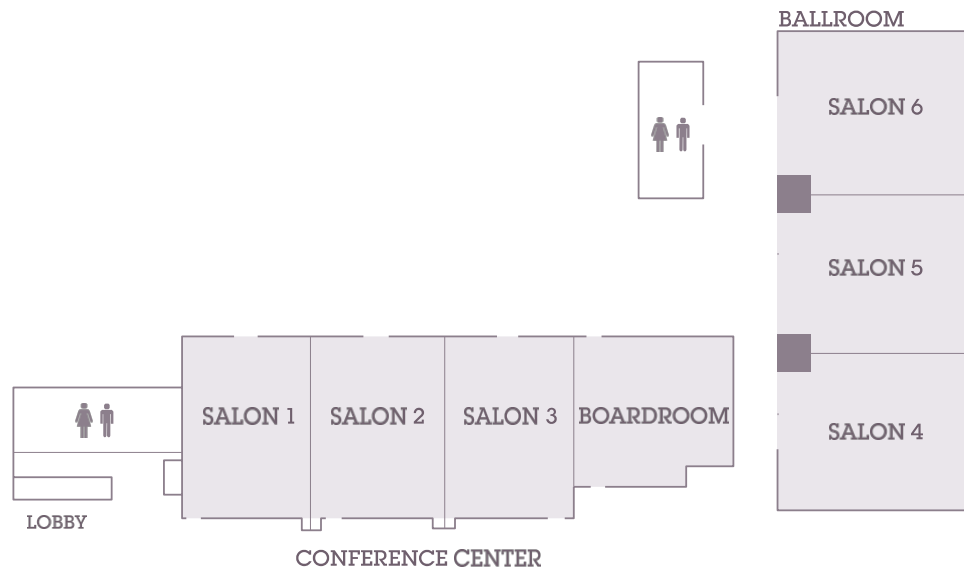

**Sheraton®**

SUITES  
CHICAGO  
ELK GROVE

## Meeting Space:

	Square Feet	Dimensions	Height	Banquet	Theater	Reception	Classroom	U-Shape	Square	Conference
CONFERENCE CENTER	1,848	66' x 28'	9'	90	90	90	72	60	50	60
SALON 1, 2 OR 3	616	22' x 28'	9'	30	35	30	24	20	15	20
ELK GROVE BALLROOM	2,624	82' x 32'	11'	150	150	180	90	90	80	75
SALON 4, 5 OR 6	864	27' x 32'	11'	50	50	60	30	30	25	25
EXECUTIVE BOARDROOM	525	21' x 25'	9'	-	-	-	-	-	-	12