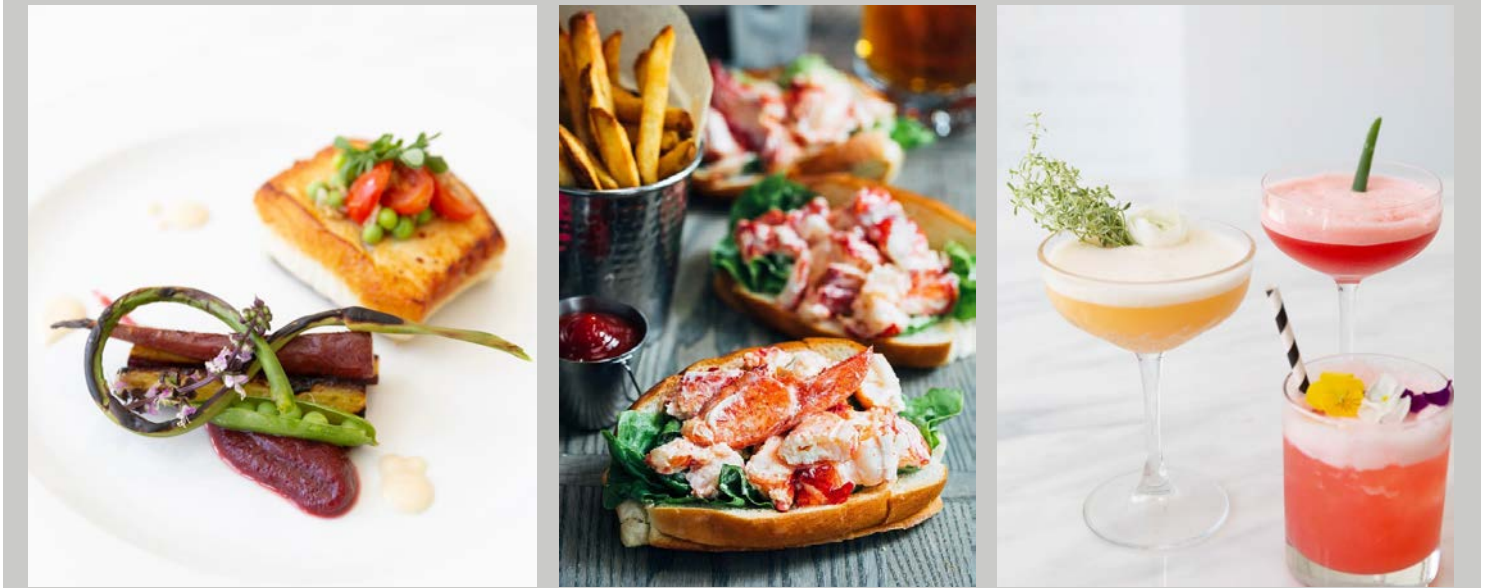

NIGHTLIFE EVENTS

CREATIVE DINING

jardin

ROYALMOUNT

VENUE PRICING

(Valid for June-December 2021)

Day	Setup Times	Event Duration	Cost
Sat /Sun & Holiday Monday	Access as of noon	Up to 8 hours	\$25,000
Thursday / Friday	Access as of noon	Up to 8 hours	\$20,000
Monday - Wednesday	Access as of noon	Up to 8 hours	\$16,000
Morning /breakfast - lunch (Weekday)	Access as of 7am	Out by 2pm	\$8,000
Morning - breakfast/lunch - Weekend/Holiday Monday	Access as of 7am	Out by 2pm	\$10,000
Not for Profit gala or foundation event			
Sat /Sun & Holiday Monday	Access as of 2PM	Up to 8 hours	\$22,500
Thursday / Friday	Access as of 2PM	Up to 8 hours	\$18,000
Monday - Wednesday	Access as of 2PM	Up to 8 hours	\$15,000
Graduation and film shoot packages available upon request			