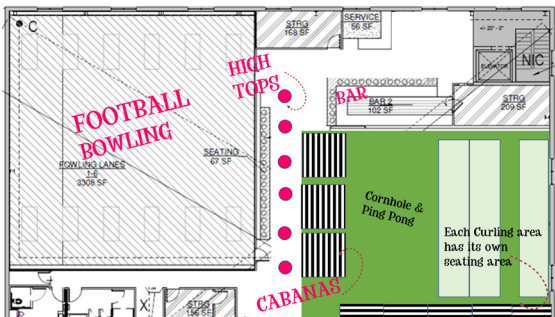

## TECHNOLOGY

WiFi access, LED television screens,  
and smart TV's for presentation or custom material.

**THRōW Social™ is the perfect venue for your special event.**

The space can be used as a venue for corporate events and parties. The venue is 11,000 flexible sq. ft., which can accommodate up to 200 guests. Including five curling rinks, six Footbowl (football & bowling) fields and three private cabanas that can each fit 8-10 people.

*Bowling platforms are movable to add 3,600 sq. ft of usable space.*

EVENT PACKAGES CAN BE COMBINED WITH THOSE AT OUR SISTER SITE, KICK AXE THROWING® LOCATED DIRECTLY BELOW FOR A TOTAL OF 22,000 SQ. FT. WITH A CAPACITY OF 450. CONTACT US TO SCHEDULE A SITE VISIT!