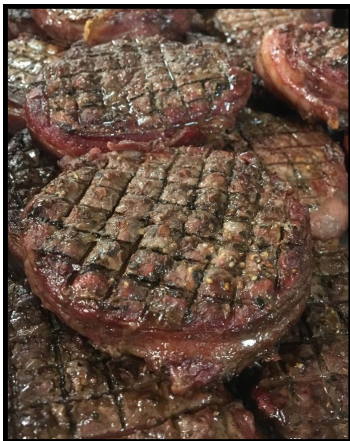

All Meals are freshly prepared on site and served buffet-style for one hour. Children 5 and under are free. With advanced notice, leftovers may be donated to charity or bulk packaged for taking home.