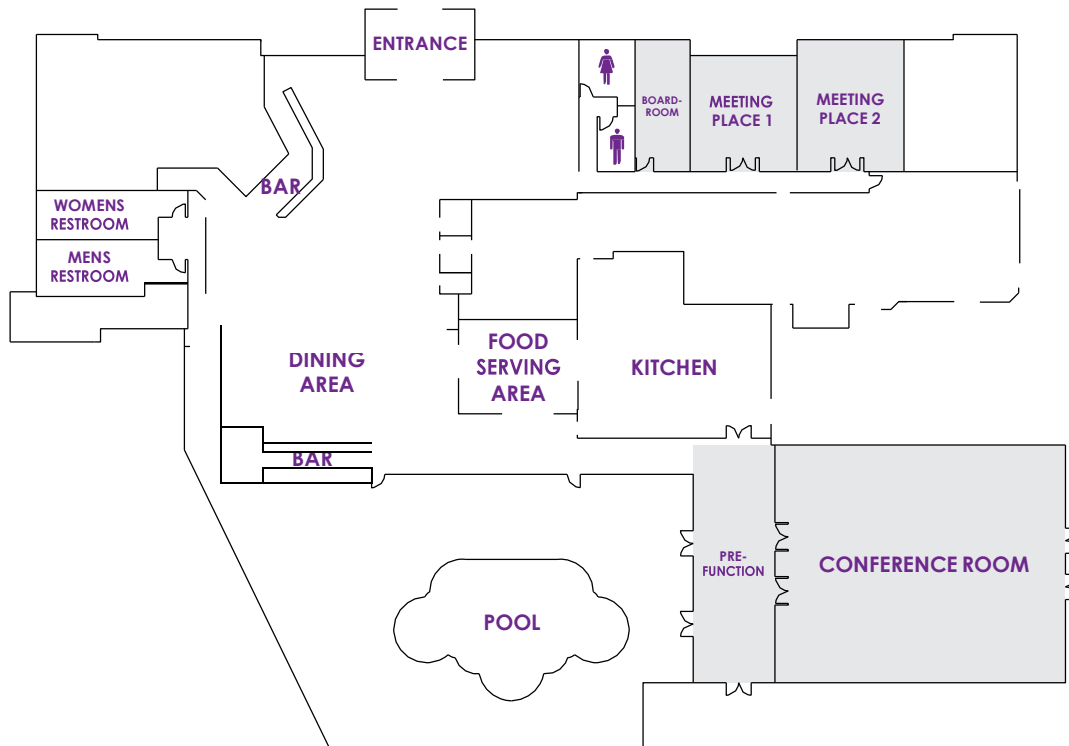

HYATT PLACE ORLANDO / LAKE BUENA VISTA

8688 Palm Parkway, Orlando, FL 32836

T 407 778 5500

F 407 778 5501

orlb.rfp@hyatt.com

THE *perfect* MEETING NEEDS THE *perfect* PLACE

ROOM DIMENSIONS & CAPACITIES

ROOM NAME	ROOM DIMENSIONS	SQUARE FEET	CONFERENCE	CLASSROOM	U SHAPE	SQUARE	ROUNDS	THEATER	SOCIAL DISTANCING
CONFERENCE ROOM	73' X 59' X 12'	4,307	103	150	122	100	220	250	Rounds -33 Classroom - 75
MEETING PLACE 2	33' X 25.5' X 10.5'	842	20	40	25	32	50	50	Classroom - 20 U Shape - 12
MEETING PLACE 1	28' X 25.5' X 10.5'	714	17	30	20	25	40	40	Classroom - 15 U Shape - 10
BOARDROOM	32' X 12' X 10.5'	384	14	n/a	n/a	n/a	n/a	n/a	4
PRE-FUNCTION	60' X 20' X 12'	1,200					80		