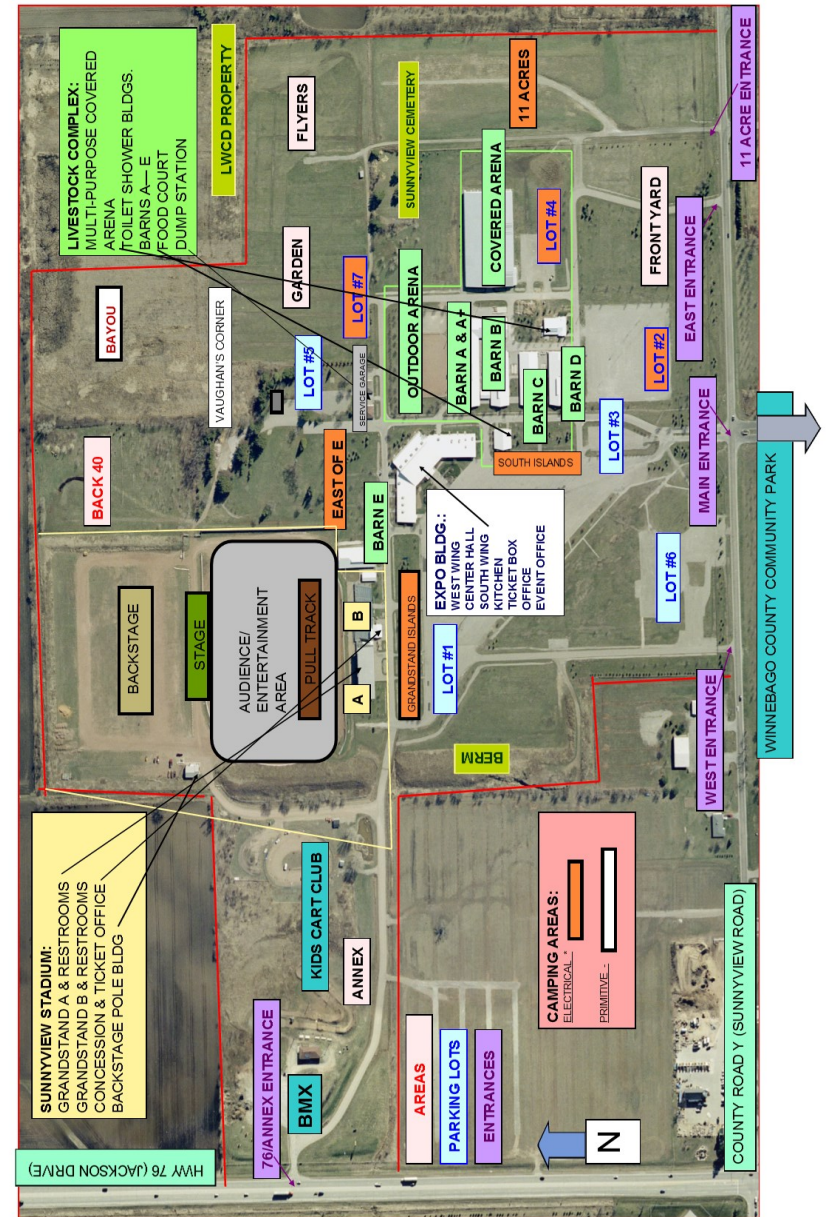

Picture Yourself in Winnebago County Parks & Sunnyview Expo Center