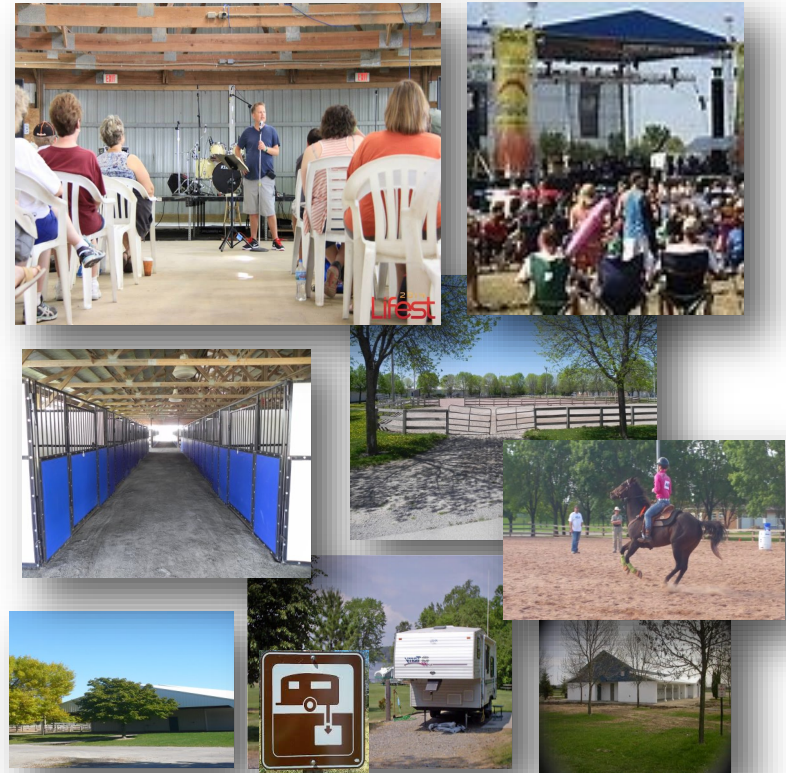

SUPPORT FACILITIES

Five barns provide support for the covered arena as well as play host to other types of events. Other support facilities are a toilet shower facility with exterior wash racks for livestock, food court building and RV waste dumping station. There is electrical and primitive camping, an outdoor show arena, large stage pad, and abundant parking areas.