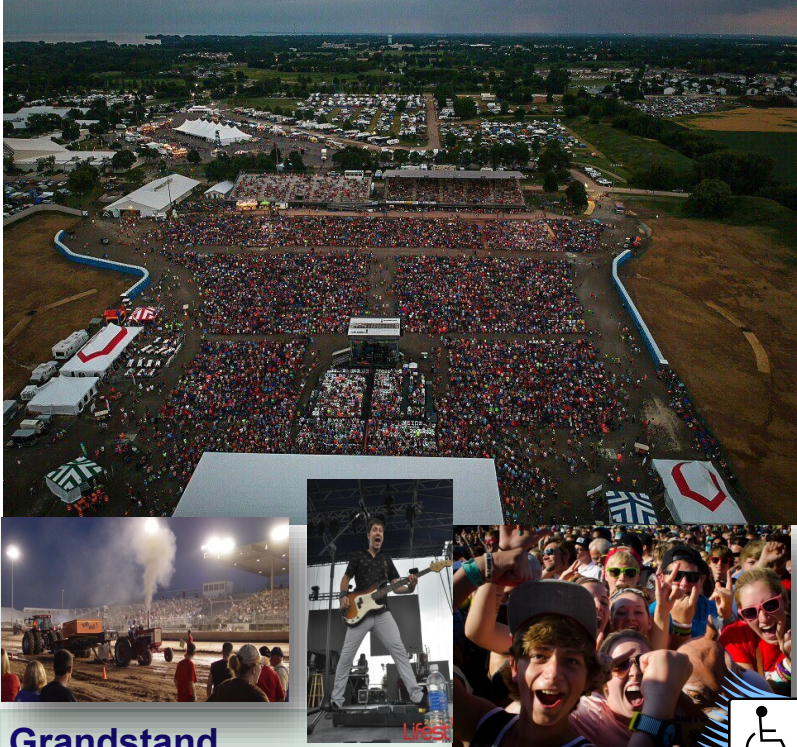

SUNNYVIEW STADIUM

Grandstand

seats 4,600 comfortably and is used for many events including, concerts, circus acts, tractor pulls, monster truck shows, and motorcycle shows. There is large open event area which can seat 30,000+ in front of a state of the art permanent stage, with support facilities including a concession stand, ticket office and restrooms.

For a concept design of future plans go to our web page.

KIDS KART CLUB & WINNEBAGOLAND BMX

These two organizations lease facilities within the Expo Center grounds for their programming. For info on these clubs check their web sites below.