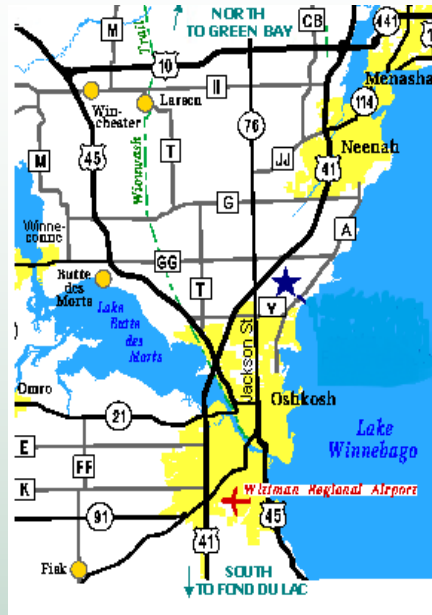

Picture Yourself in Winnebago County Parks & Sunnyview Expo Center

From Green Bay

Take Interstate 41 South to Oshkosh exit 124, which is Hwy 76/Jackson St. Take a left onto StateHwy.76/Jackson St.

From Milwaukee

Take Interstate 41/45 North. Continue north on Interstate 41 past Fond du Lac. Take the most northern Oshkosh exit 124 which is State Hwy. 76/Jackson St. Take a right onto 76/Jackson St.

Once off the Interstate 41