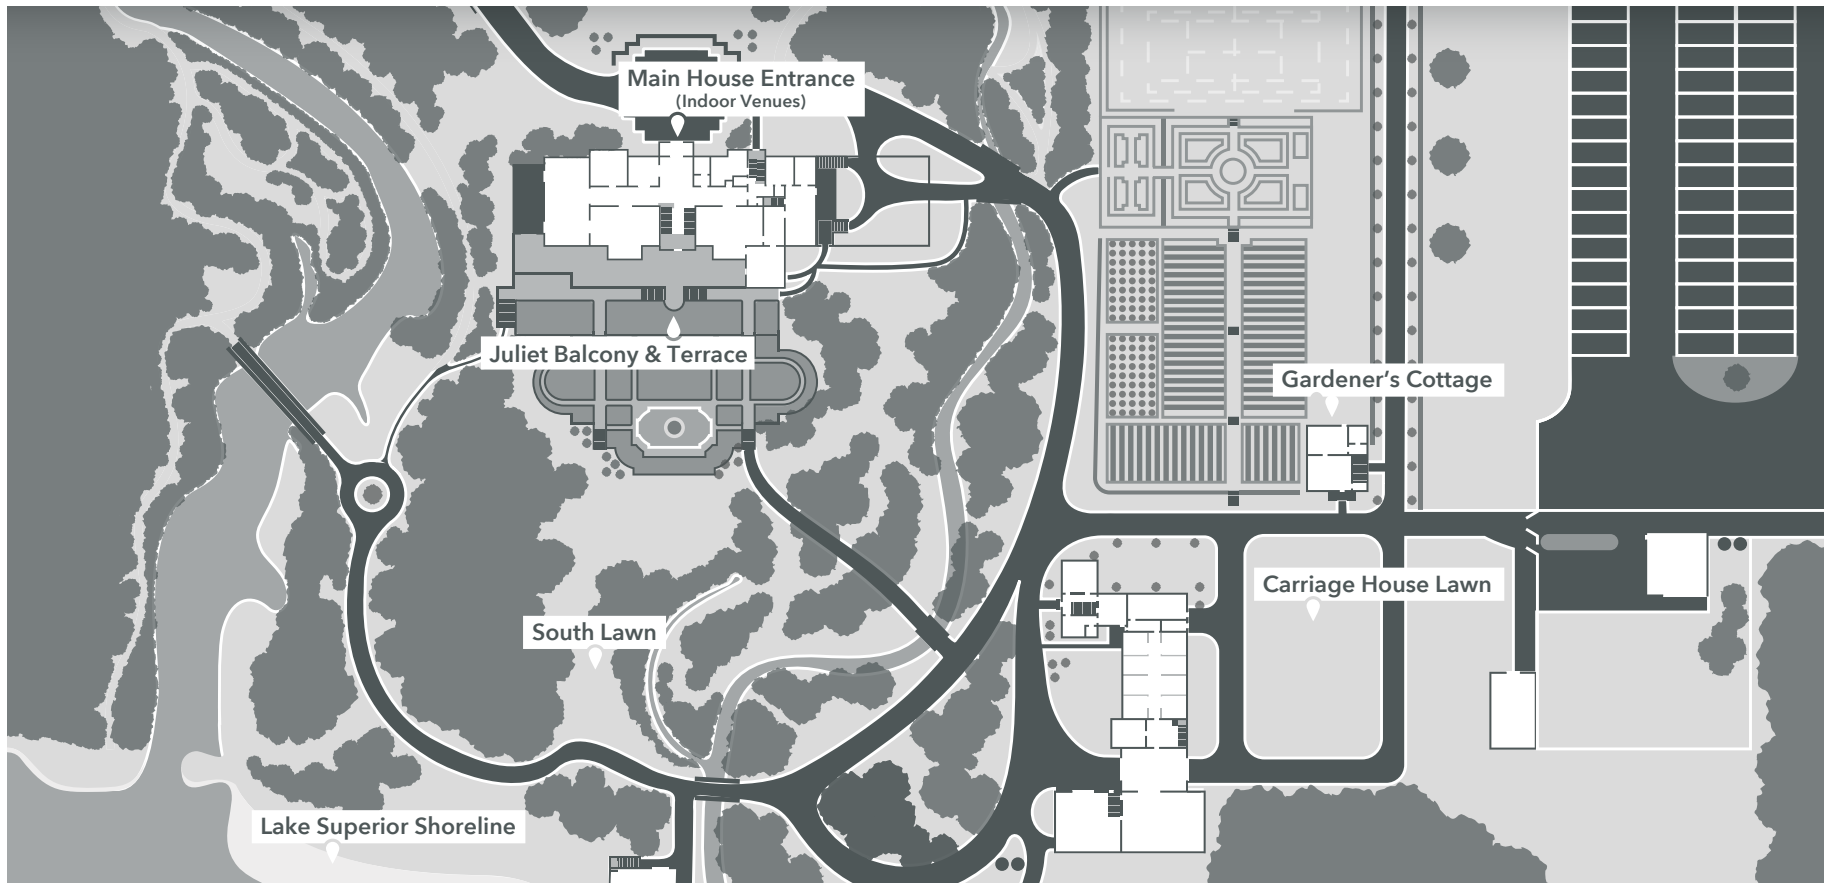

Venues | The Perfect Location

An Event at Glensheen

Our grand estate offers everything from a fairytale mansion, picturesque gardens to intimate lakeside campfires – perfect for your ceremony, reception or party.

3300 London Road, Duluth, MN 55804 | 218.726.8932 | 888.454.GLEN | gevents@d.umn.edu | glensheen.org

The University of Minnesota is an equal opportunity educator and employer.