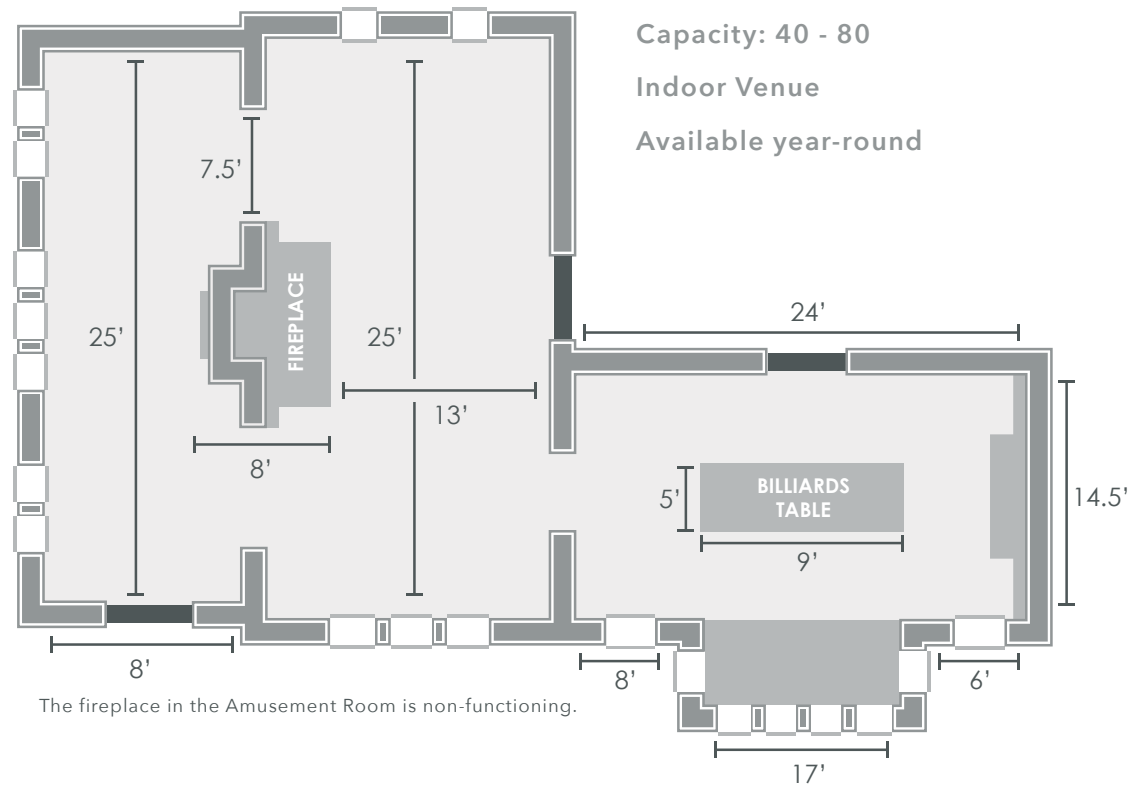

Venues | Amusement Room

An Event at Glensheen

Come see why the Congdons spent much of their family time in their stylish yet cozy Amusement Room. With a beautiful fireplace and elegant art glass fixtures, this space is easily transformed from tasteful reception to impressive meeting space.