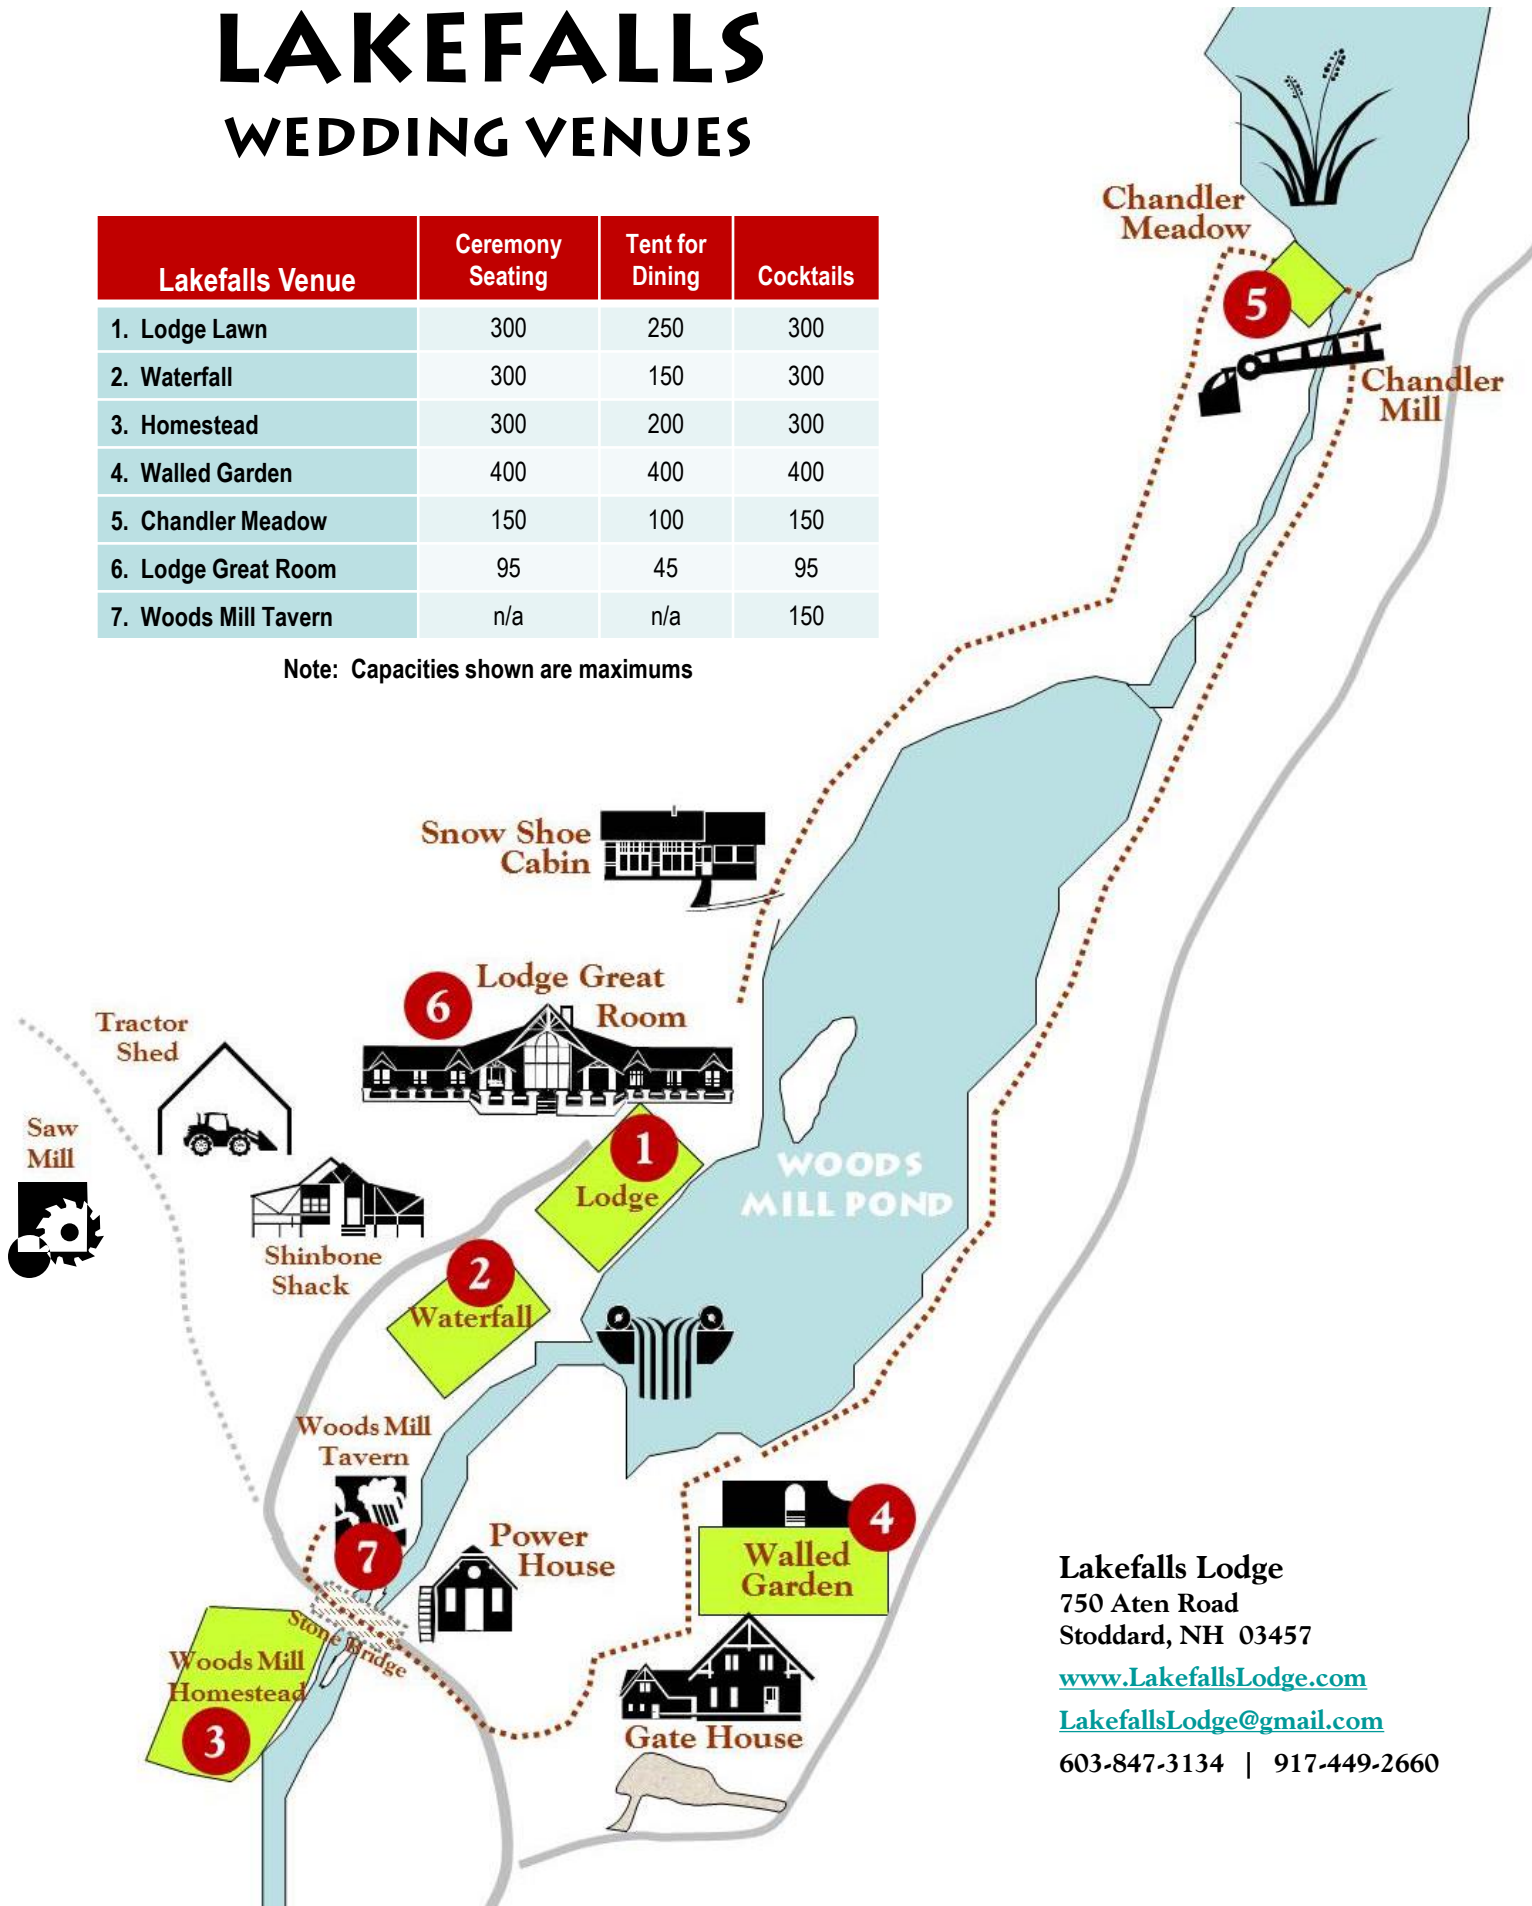

LAKEFALLS WEDDING VENUES

Lakefalls Venue	Ceremony Seating	Tent for Dining	Cocktails
1. Lodge Lawn	300	250	300
2. Waterfall	300	150	300
3. Homestead	300	200	300
4. Walled Garden	400	400	400
5. Chandler Meadow	150	100	150
6. Lodge Great Room	95	45	95
7. Woods Mill Tavern	n/a	n/a	150

Note: Capacities shown are maximums

Lakefalls Lodge

750 Aten Road

Stoddard, NH 03457

www.LakefallsLodge.com

LakefallsLodge@gmail.com

603-847-3134 | 917-449-2660