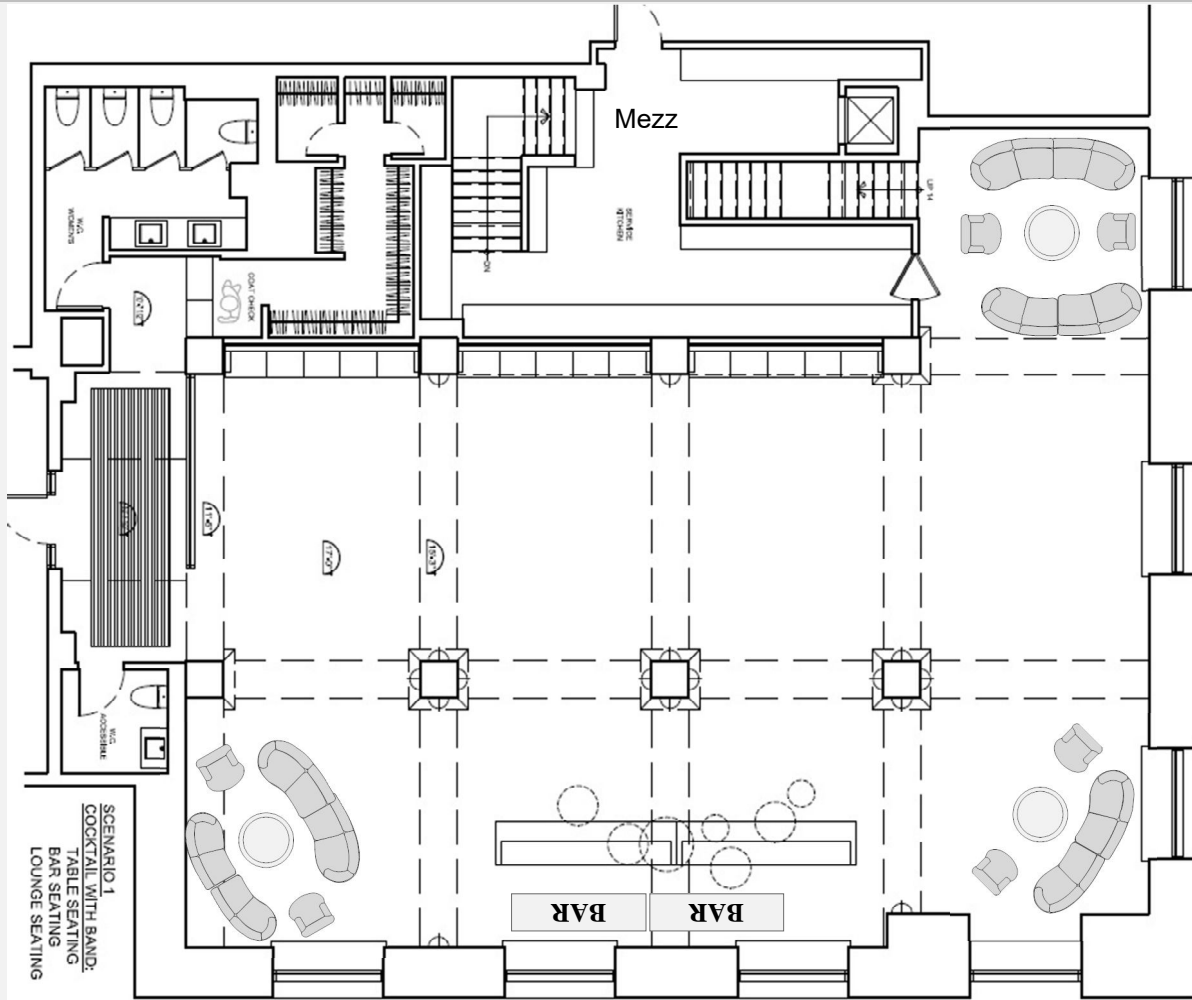

# SALON CRYSTAL

SCENARIO 1  
COCKTAIL WITH BAND:  
TABLE SEATING  
BAR SEATING  
LOUNGE SEATING

80X  
10X  
36X