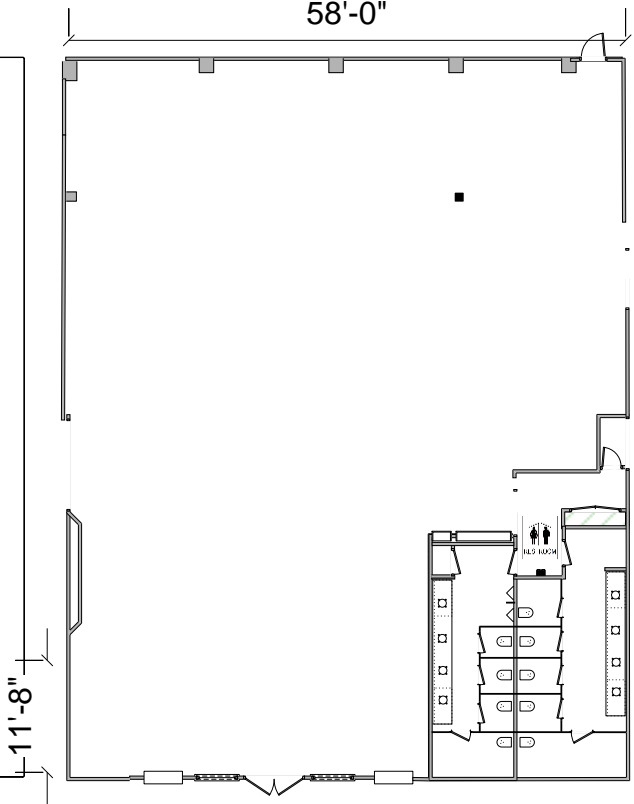

Main Showroom

Space Dimensions
55 x 75 ft.
4125 sq. ft.

Ceiling Height
15 ft.

Business Expo Center - 1960 South Anaheim Way, Anaheim CA 92805
Tel. 714.978.9000 – www.BusinessExpoCenter.com
Updated 9/18/2018