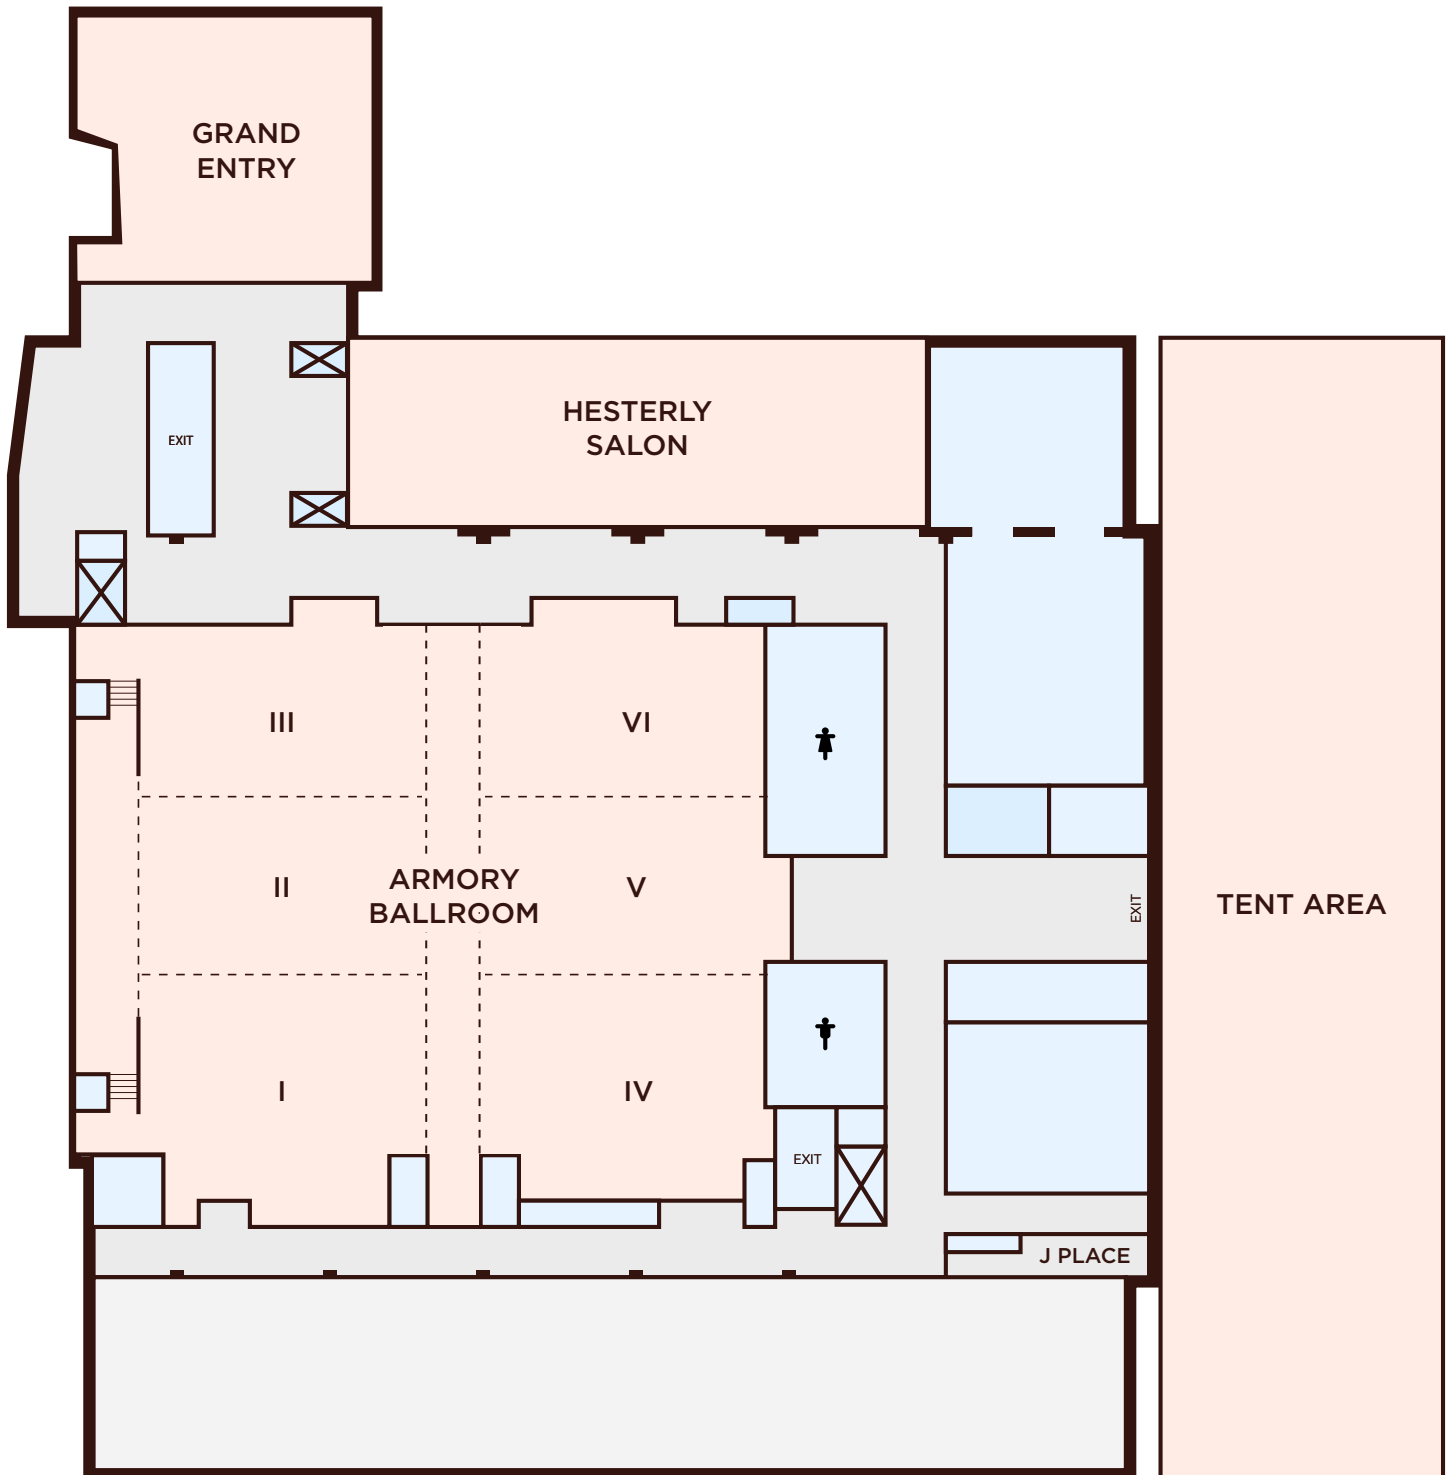

TAMPA'S PREMIER EVENT VENUE

522 N Howard Ave • Tampa, FL 33606

813-769-4799

info@bgfjcc.com

522 N Howard Ave • Tampa, FL 33606

813-769-4799
info@bgfjcc.com

Room	Square Feet	Banquet	Reception	Theater	Classroom	Boardroom	U-Shape
Armory Ballroom	8450	575	1200	1080	378	288	270
Armory I	1230	80	175	165	54	48	45
Armory II	1400	80	200	165	54	48	45
Armory III	1260	80	175	165	54	48	45
Armory IV	1200	80	175	165	54	48	45
Armory V	1400	80	200	165	54	48	45
Armory VI	1240	80	175	165	54	48	45
Hesterly Salon	2730	-	500	-	-	-	-
Tent Area	10,800	900	1350	1350	600	360	308

TAMPA'S NEW PREMIER EVENT VENUE