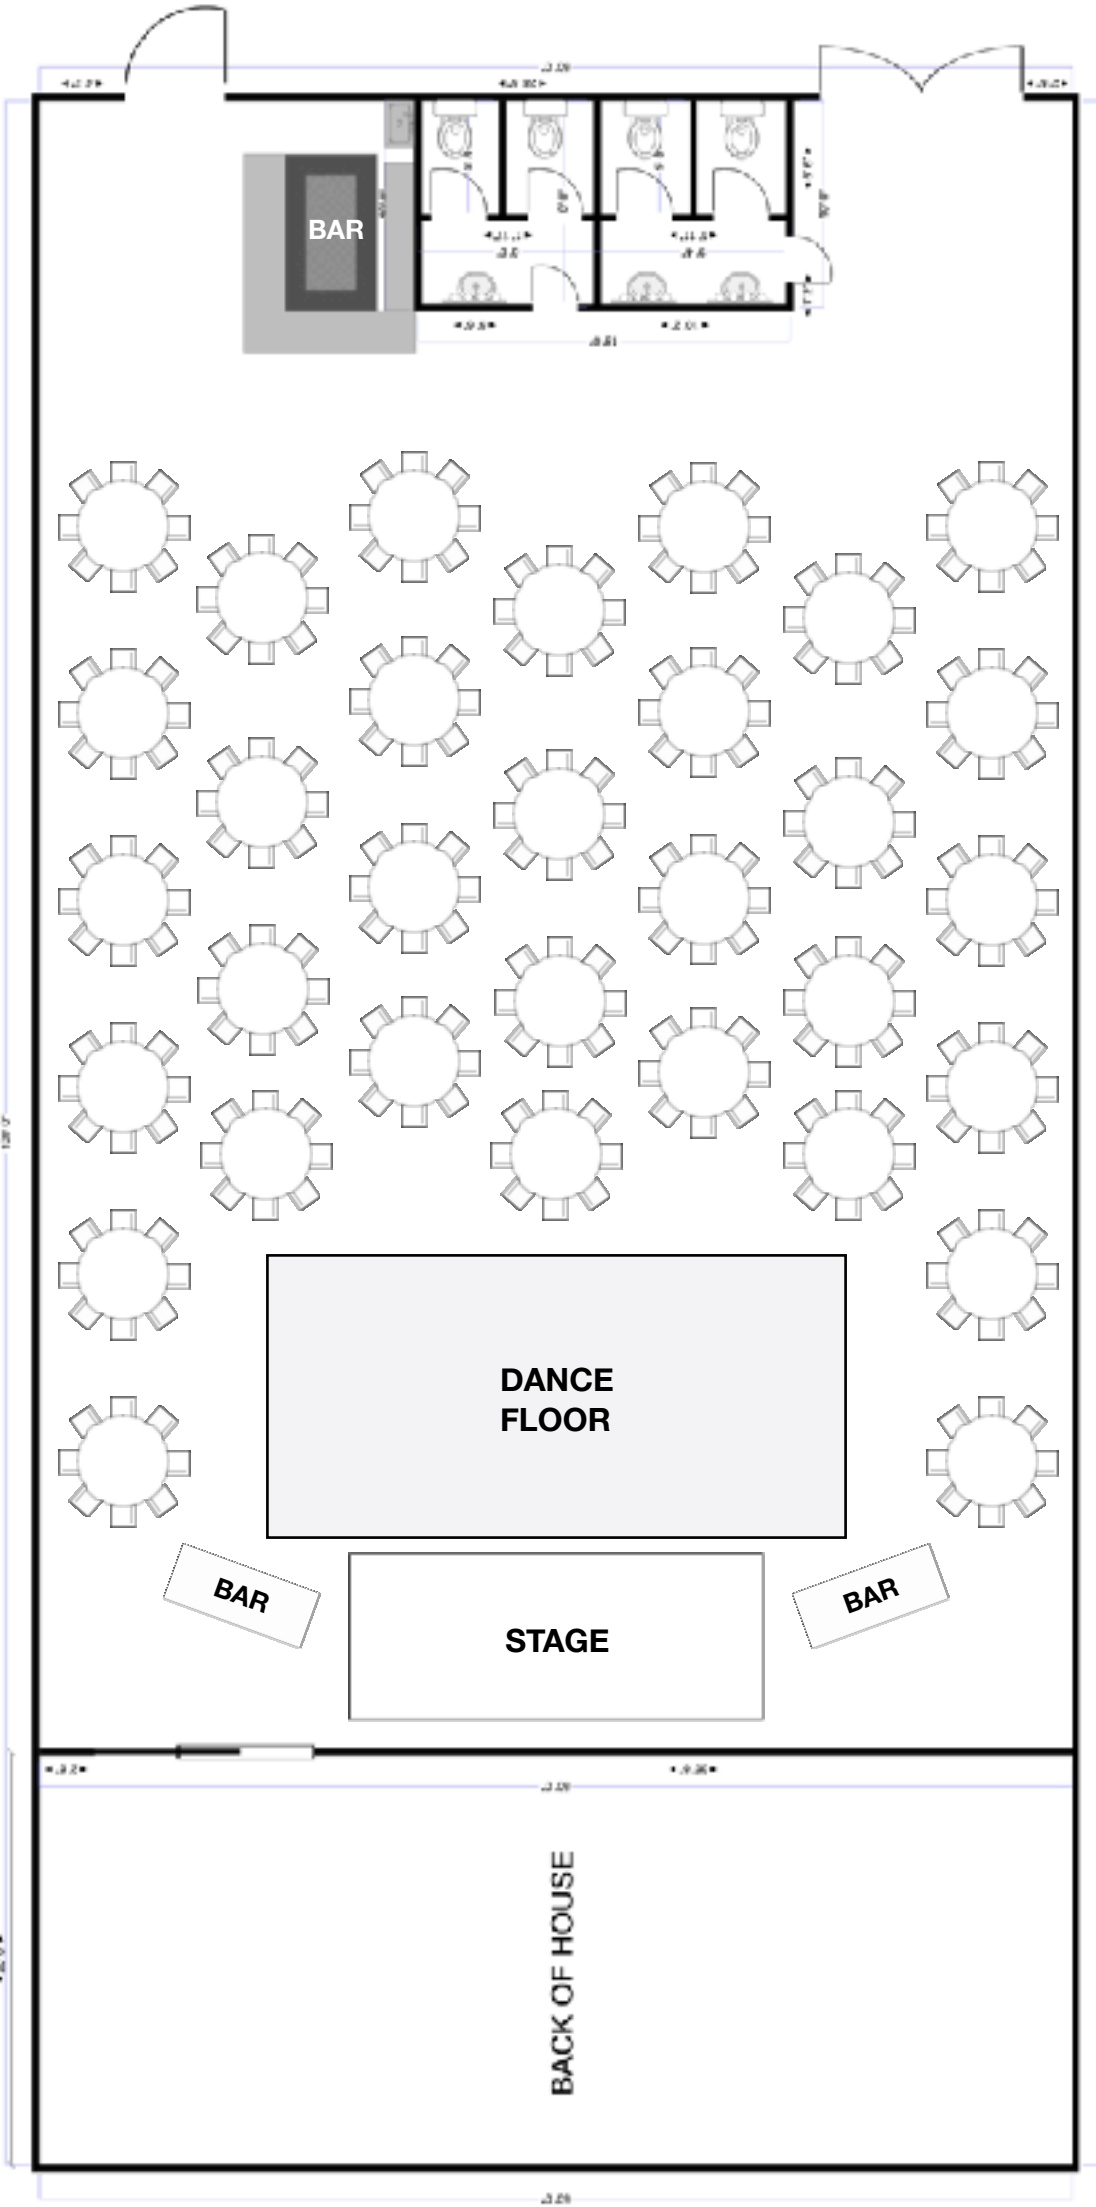

Wynwood Prime offers a flex space warehouse made up of two 5,000 square foot spaces with 15 feet high ceilings reinforced by beams and a 4,000 square foot terrace in front of the warehouse to create your event. One of the highlights of this venue is three different spaces which can be booked separately or together. We have an expansive food prep area hidden behind the back wall for all of your potential catering needs. Our fully air conditioned venue with available on-site high speed internet access is the perfect place for those special events.

Raw West Space Venue Details

5,000 sq ft x 15 ft high ceilings, track lighting, bar, bathrooms, AC & back of house storage included.

Capacity Of Each Event Room

Standing Capacity: 700 people

Sitting Capacity: 350 people

Event Space Options *(added cost)*

Wifi Per Day

Stage: 4' x 8' 2'

Security Service

VIP Valet Service

Mobile Bars: 5' x 3'

Mobile Walls: 6' x 8' x2'

Terrace Bar Container

and 12x Chauvet Uplights

SET UP PLANS

WYNWOOD PRIME

DINNER & BANQUETING SET UP

Wynwood Prime is capable of hosting a seated dinner and/or banquet set up for up to 300 guests for each comfortably. We also have several catering partners that can assist with any of your food & beverage needs.