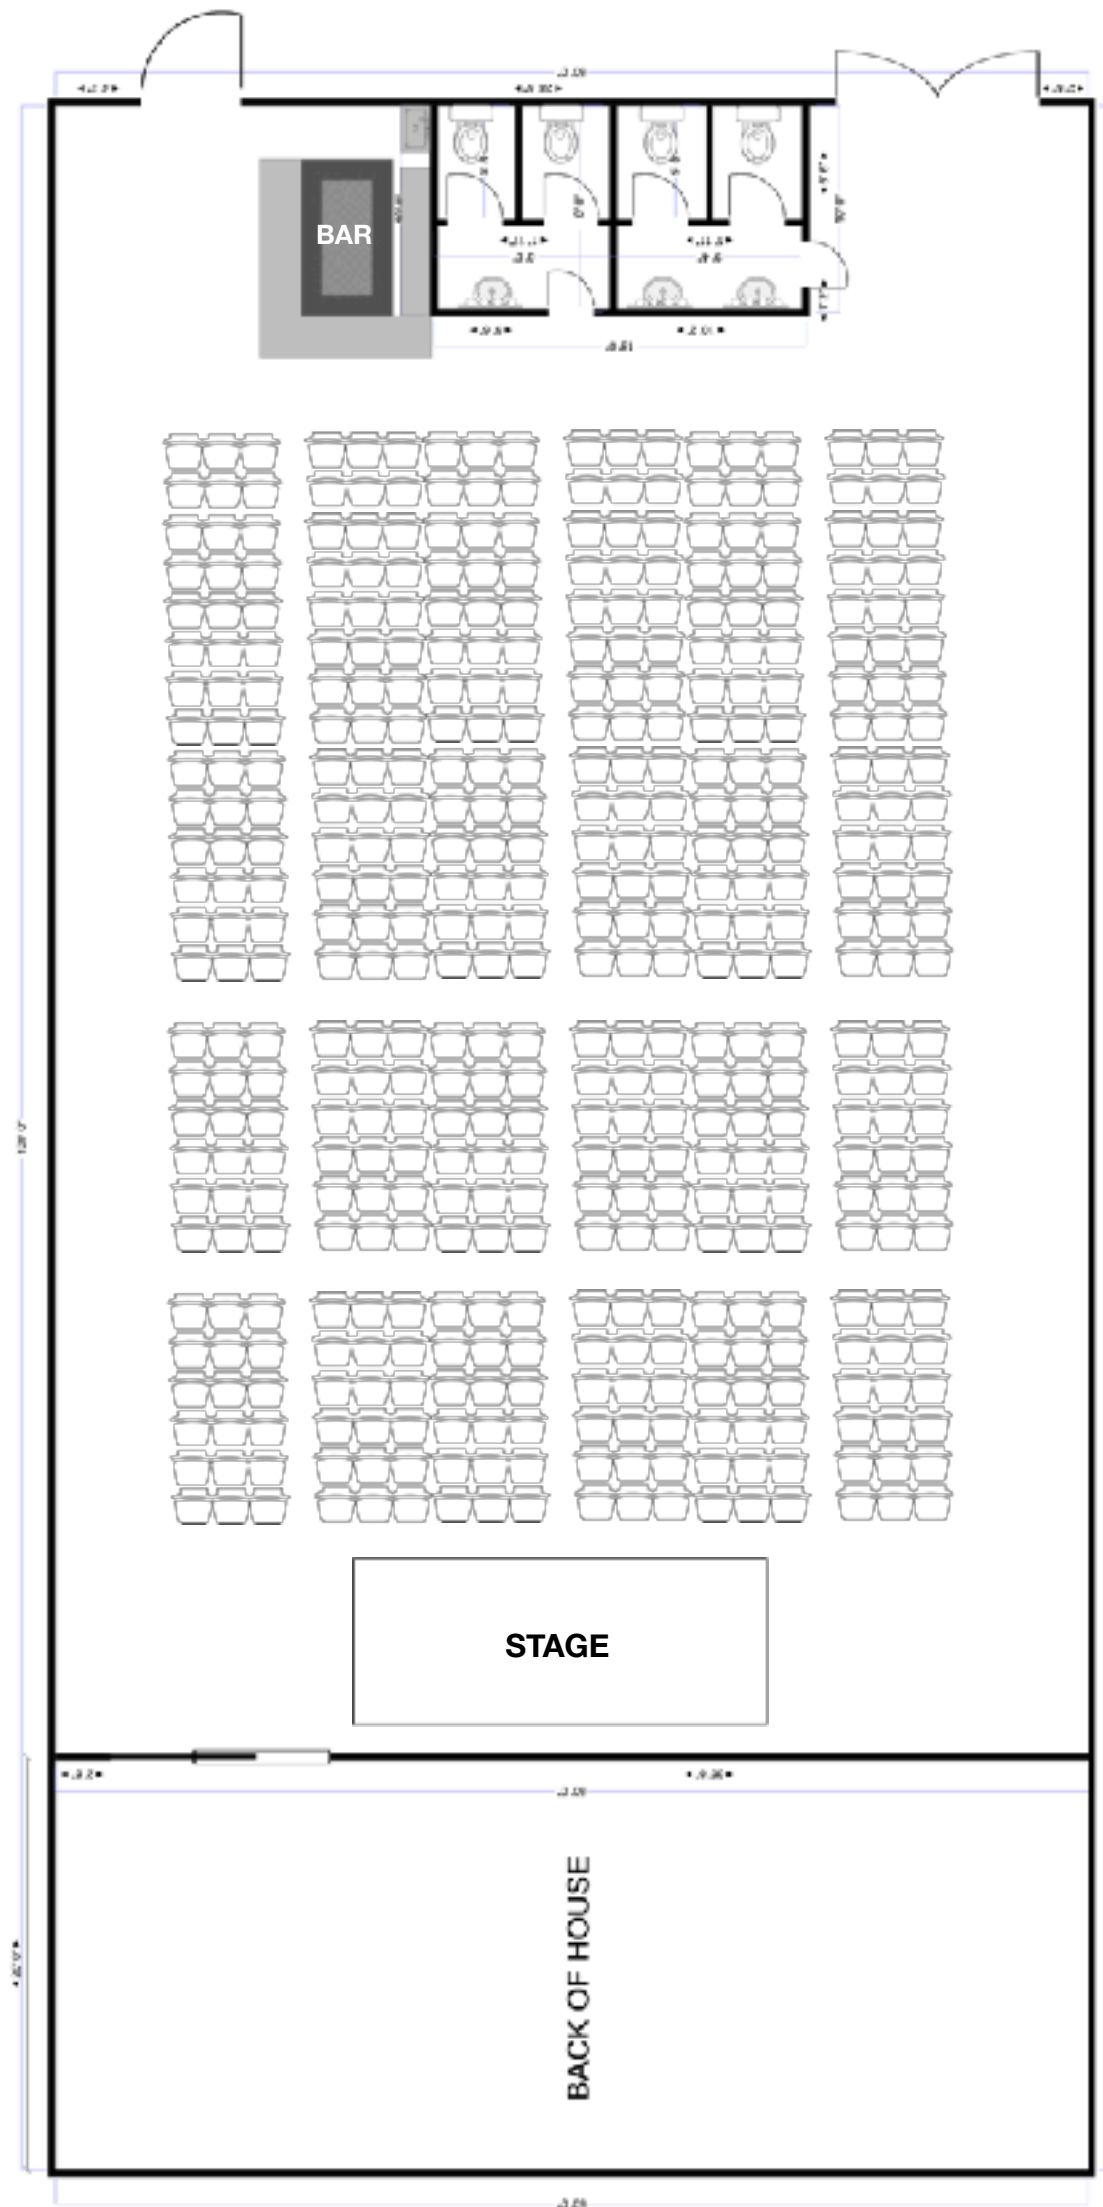

SET UP PLANS

WYNWOOD PRIME