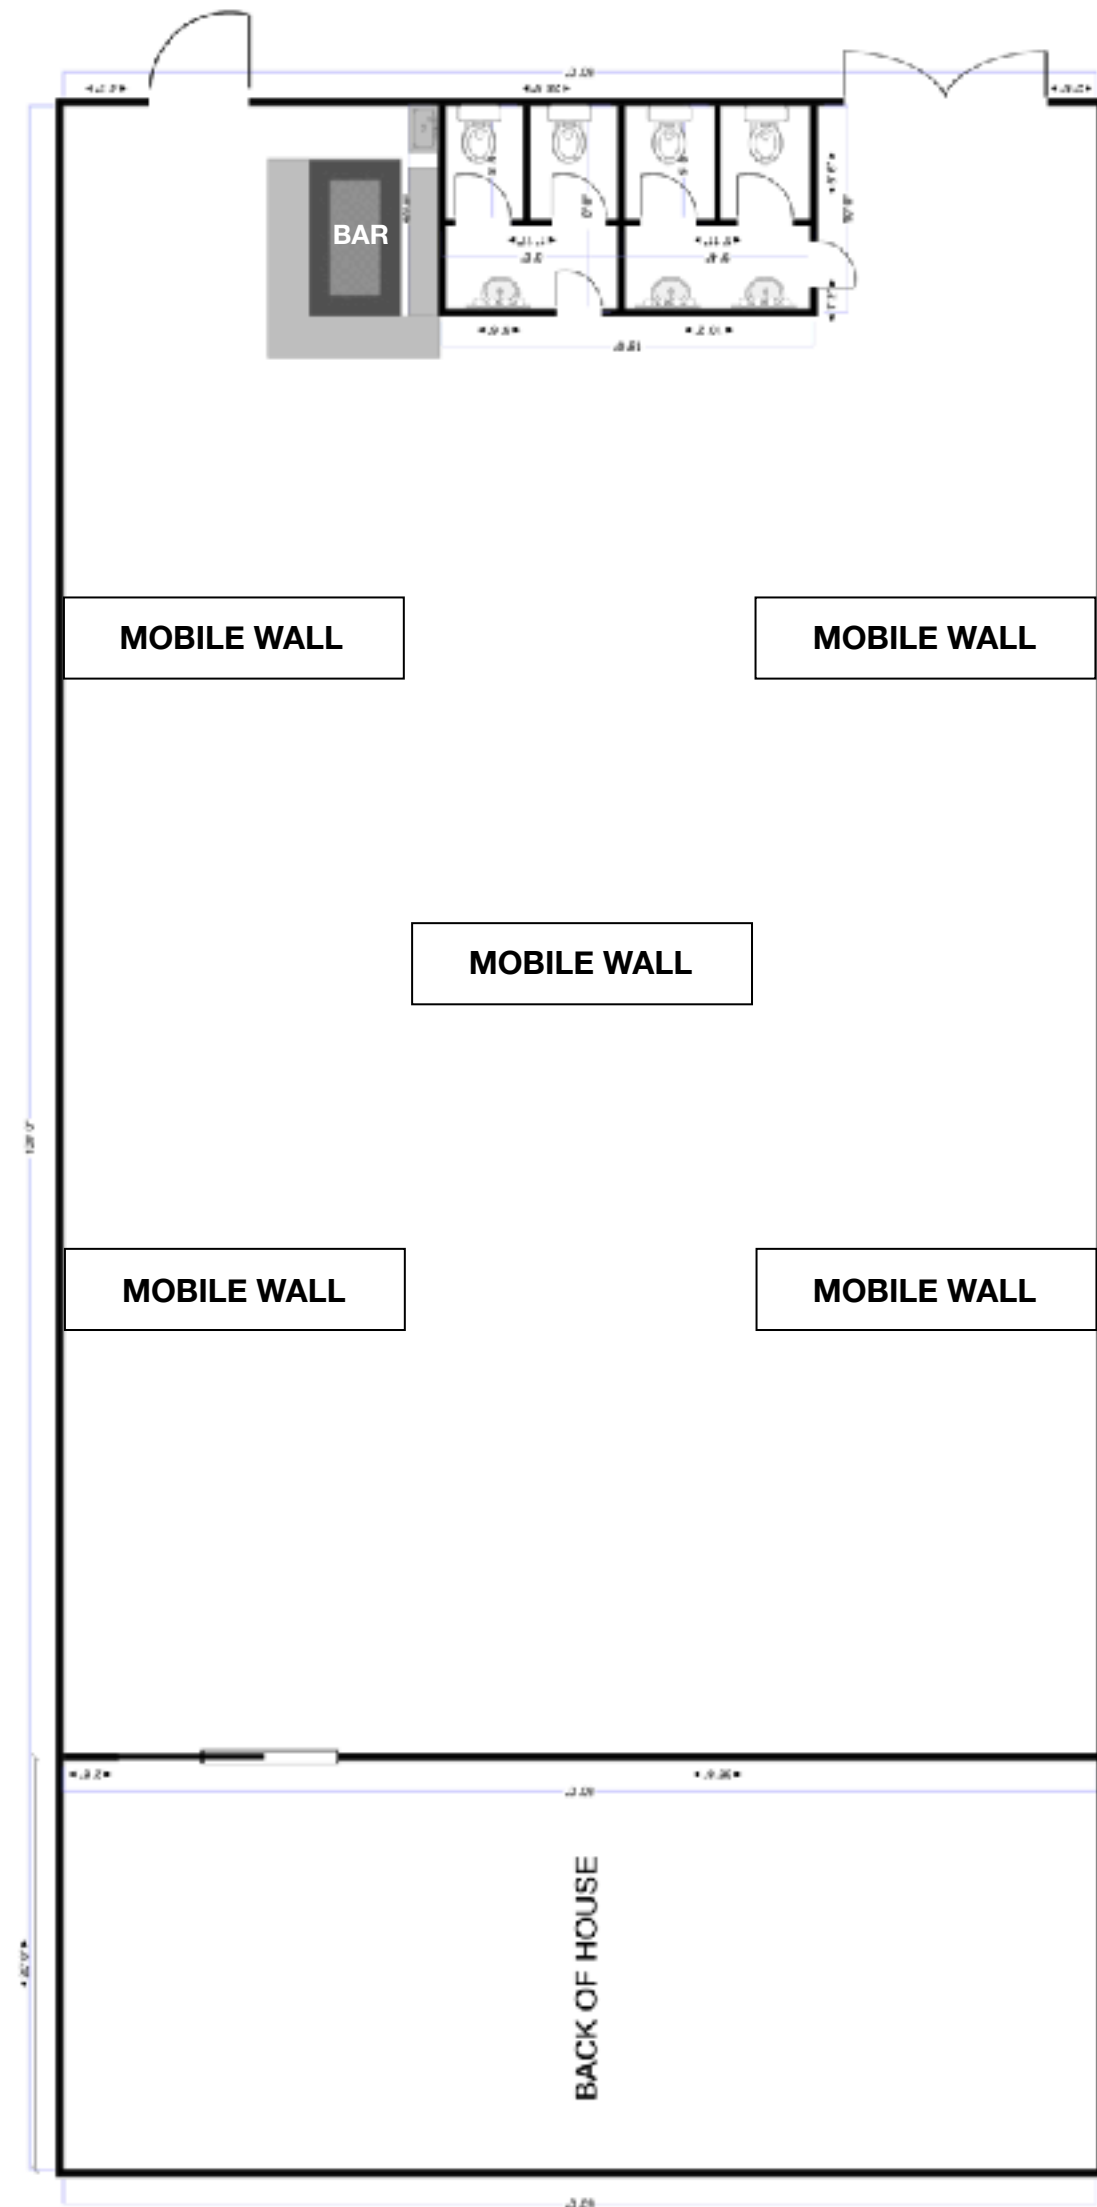

Wynwood Prime offers a flex space warehouse made up of two 5,000 square foot spaces with 15 feet high ceilings reinforced by beams and a 4,000 square foot terrace in front of the warehouse to create your event. One of the highlights of this venue is three different spaces which can be booked separately or together. We have an expansive food prep area hidden behind the back wall for all of your potential catering needs. Our fully air conditioned venue with available on-site high speed internet access is the perfect place for those special events.

Raw West Space Venue Details

5,000 sq ft x 15 ft high ceilings, track lighting, bar, bathrooms, AC & back of house storage included.

Capacity Of Each Event Room

Standing Capacity: 700 people

Sitting Capacity: 350 people

and 12x Chauvet Uplights

SET UP PLANS

WYNWOOD PRIME

DINNER & BANQUETING SET UP

Wynwood Prime is capable of hosting a seated dinner and/or banquet set up for up to 300 guests for each comfortably. We also have several catering partners that can assist with any of your food & beverage needs.

SET UP PLANS

WYNWOOD PRIME

CONFERENCE & GALLERY SET UP

Wynwood Prime is able to transform itself into prime gallery space with the possibility of adding several mobile walls to create additional display space. It is also very compatible for conferences or a hybrid of both simultaneously.