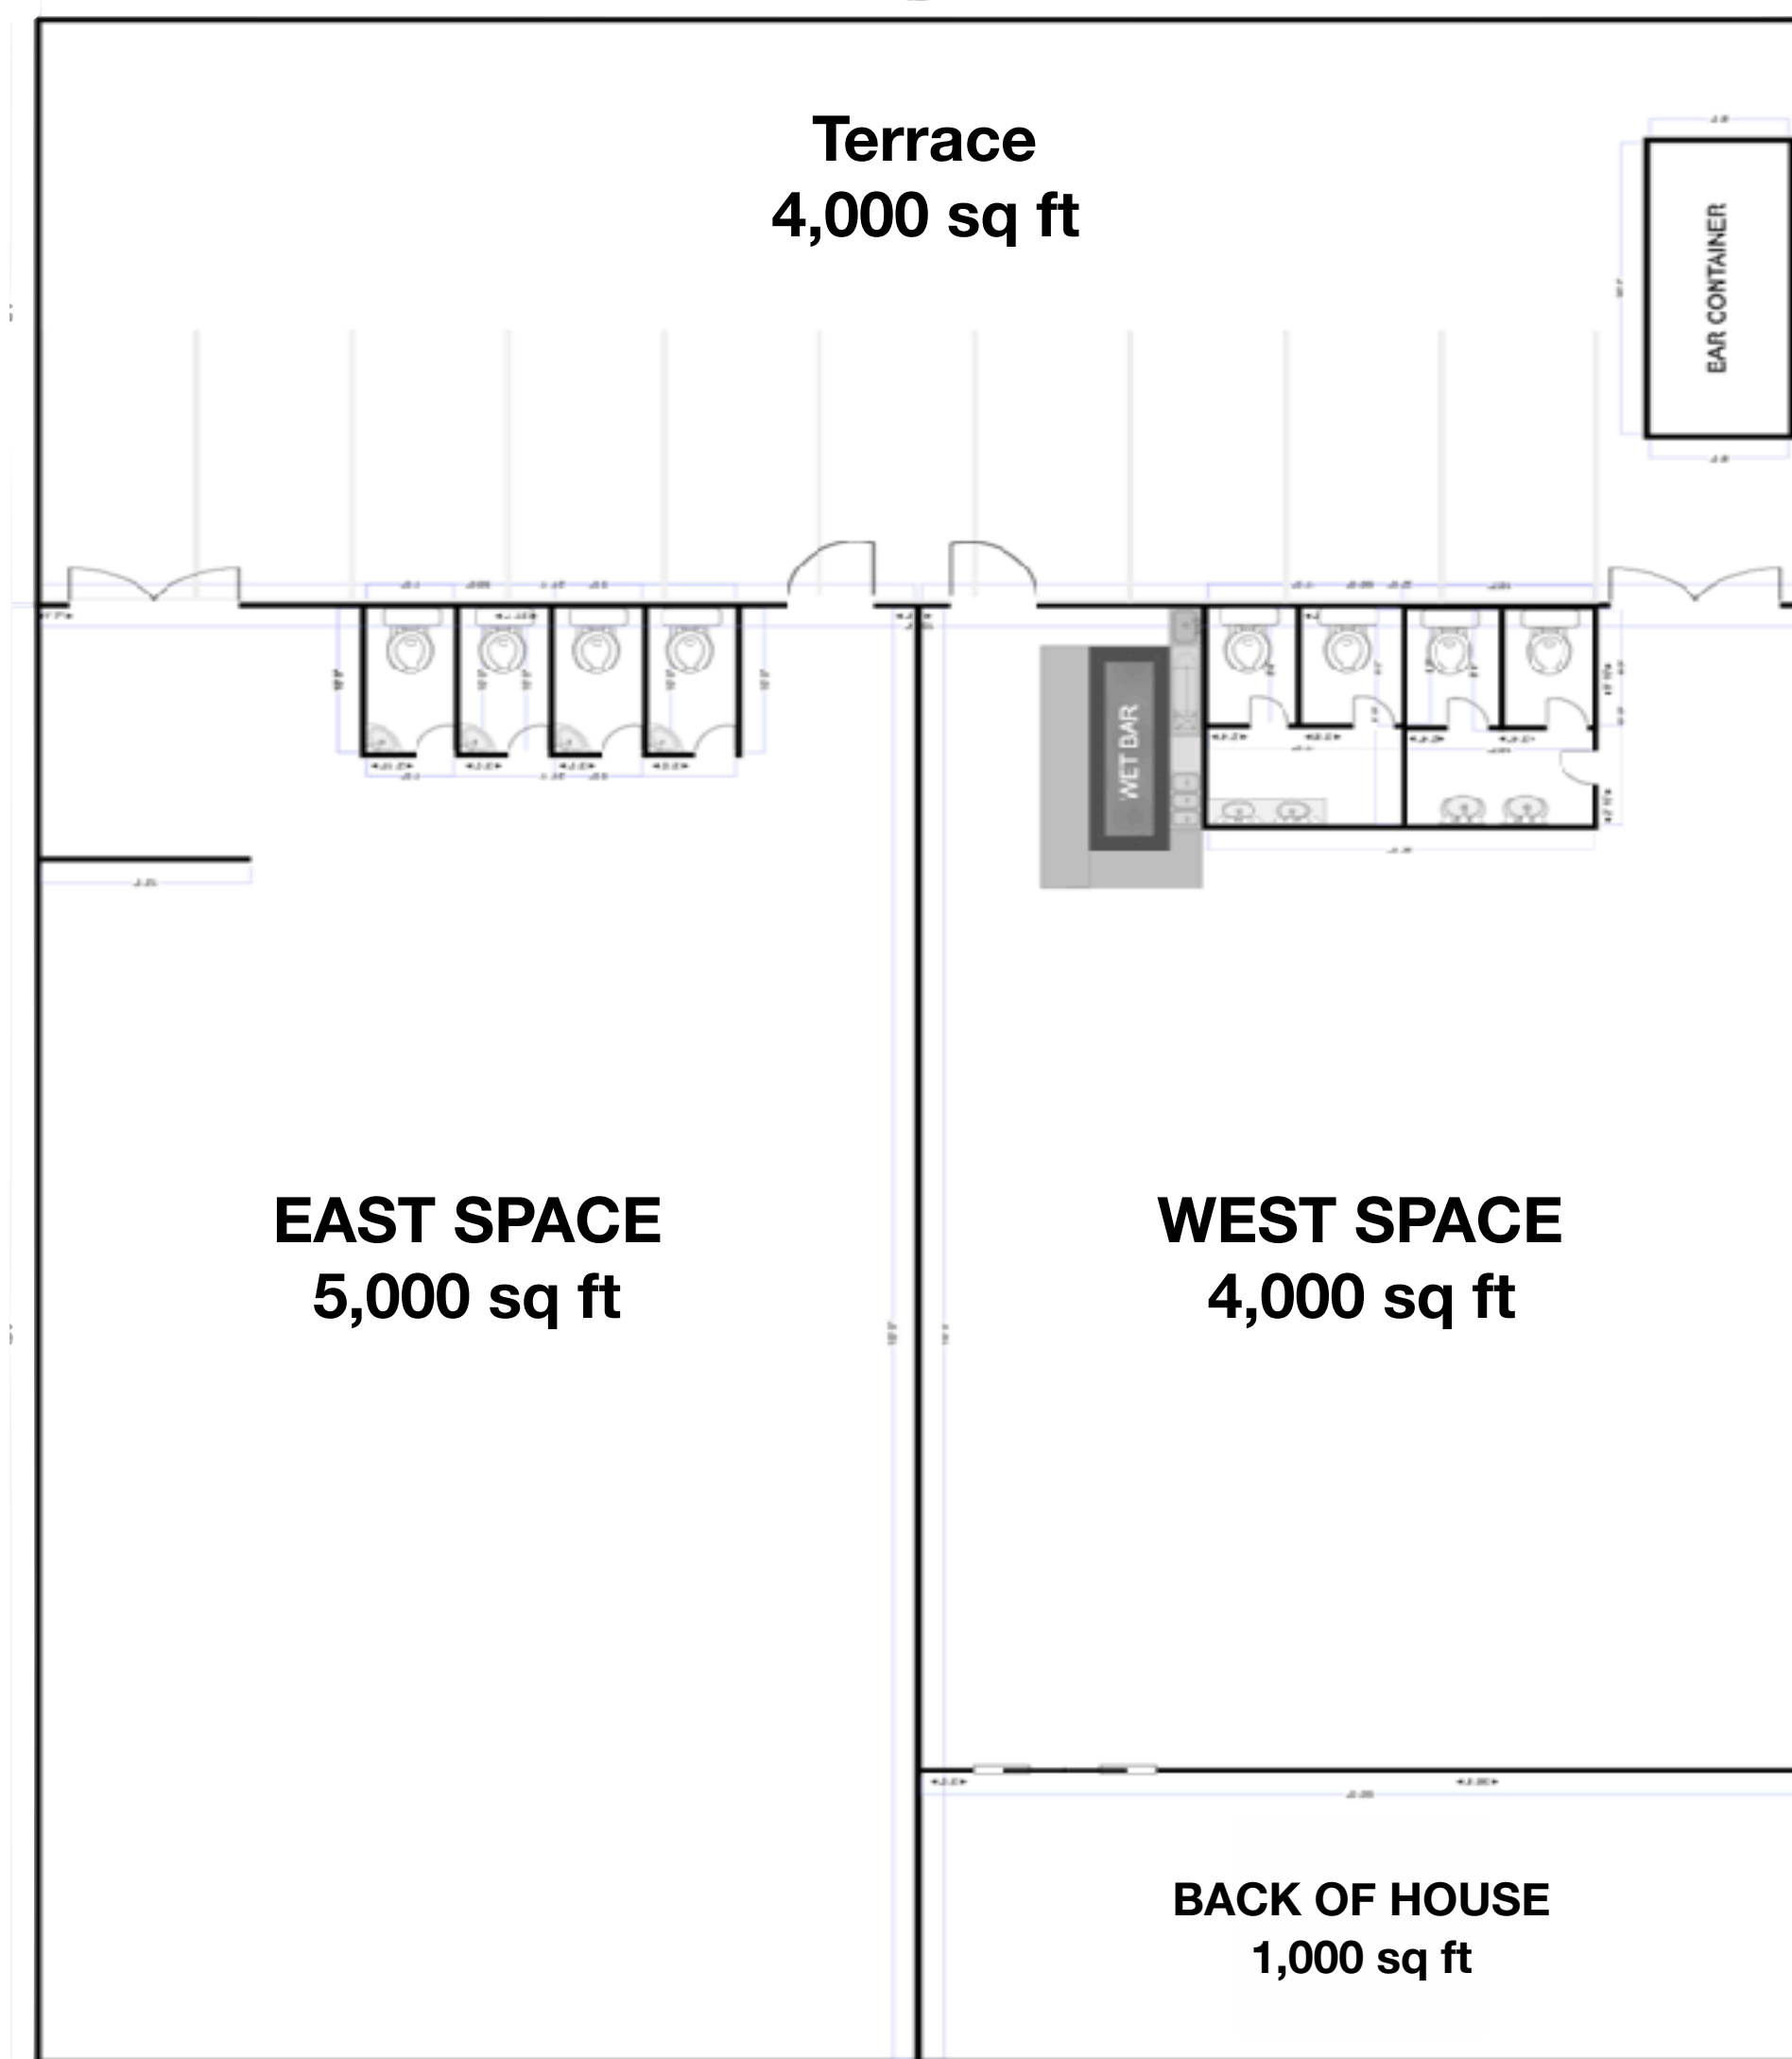

FLOOR PLANS

WYNWOOD PRIME

Wynwood Prime has a talented team of experienced personnel that include Event Managers, Talent Buyers, and Creative Directors that can bring all of the intricacies of your event to life. If additional services are requested we are happy to provide a full service deck to demonstrate the capabilities that our team has to offer.

Raw West Space Venue Details

5,000 sq ft x 15 ft high ceilings, track lighting, bar, bathrooms, AC & back of house storage included.

Capacity Of Each Event Room

Standing Capacity: 700 people

Sitting Capacity: 350 people

Capacity For The Terrace

Standing Capacity: 450 people

Sitting Capacity: 200 people

Venue Pricing For West Space

Up to 8 Hours - 7k

Up to 14 Hours - 10k

Up to 24 Hours - 15k

*Please enquire for Holiday and Seasonal Event Pricing

Event Space Options *(added cost)*

Wifi Per Day

Stage: 4' x 8' 2'

Security Service

VIP Valet Service

Mobile Bars: 5' x 3'

Mobile Walls: 6' x 8' x2'

Terrace Bar Container

Catering and Bar Service

Customized Projection Video Mapping

Talent Booking (ie. Performers, Dancers)

Sound System: Y - DAS 208A Line Array X 4 +

DAS 218A SUB X 4 Light / Production System

Light System: Y - 4X Chauvet Moving Heads,

and 12x Chauvet Uplights