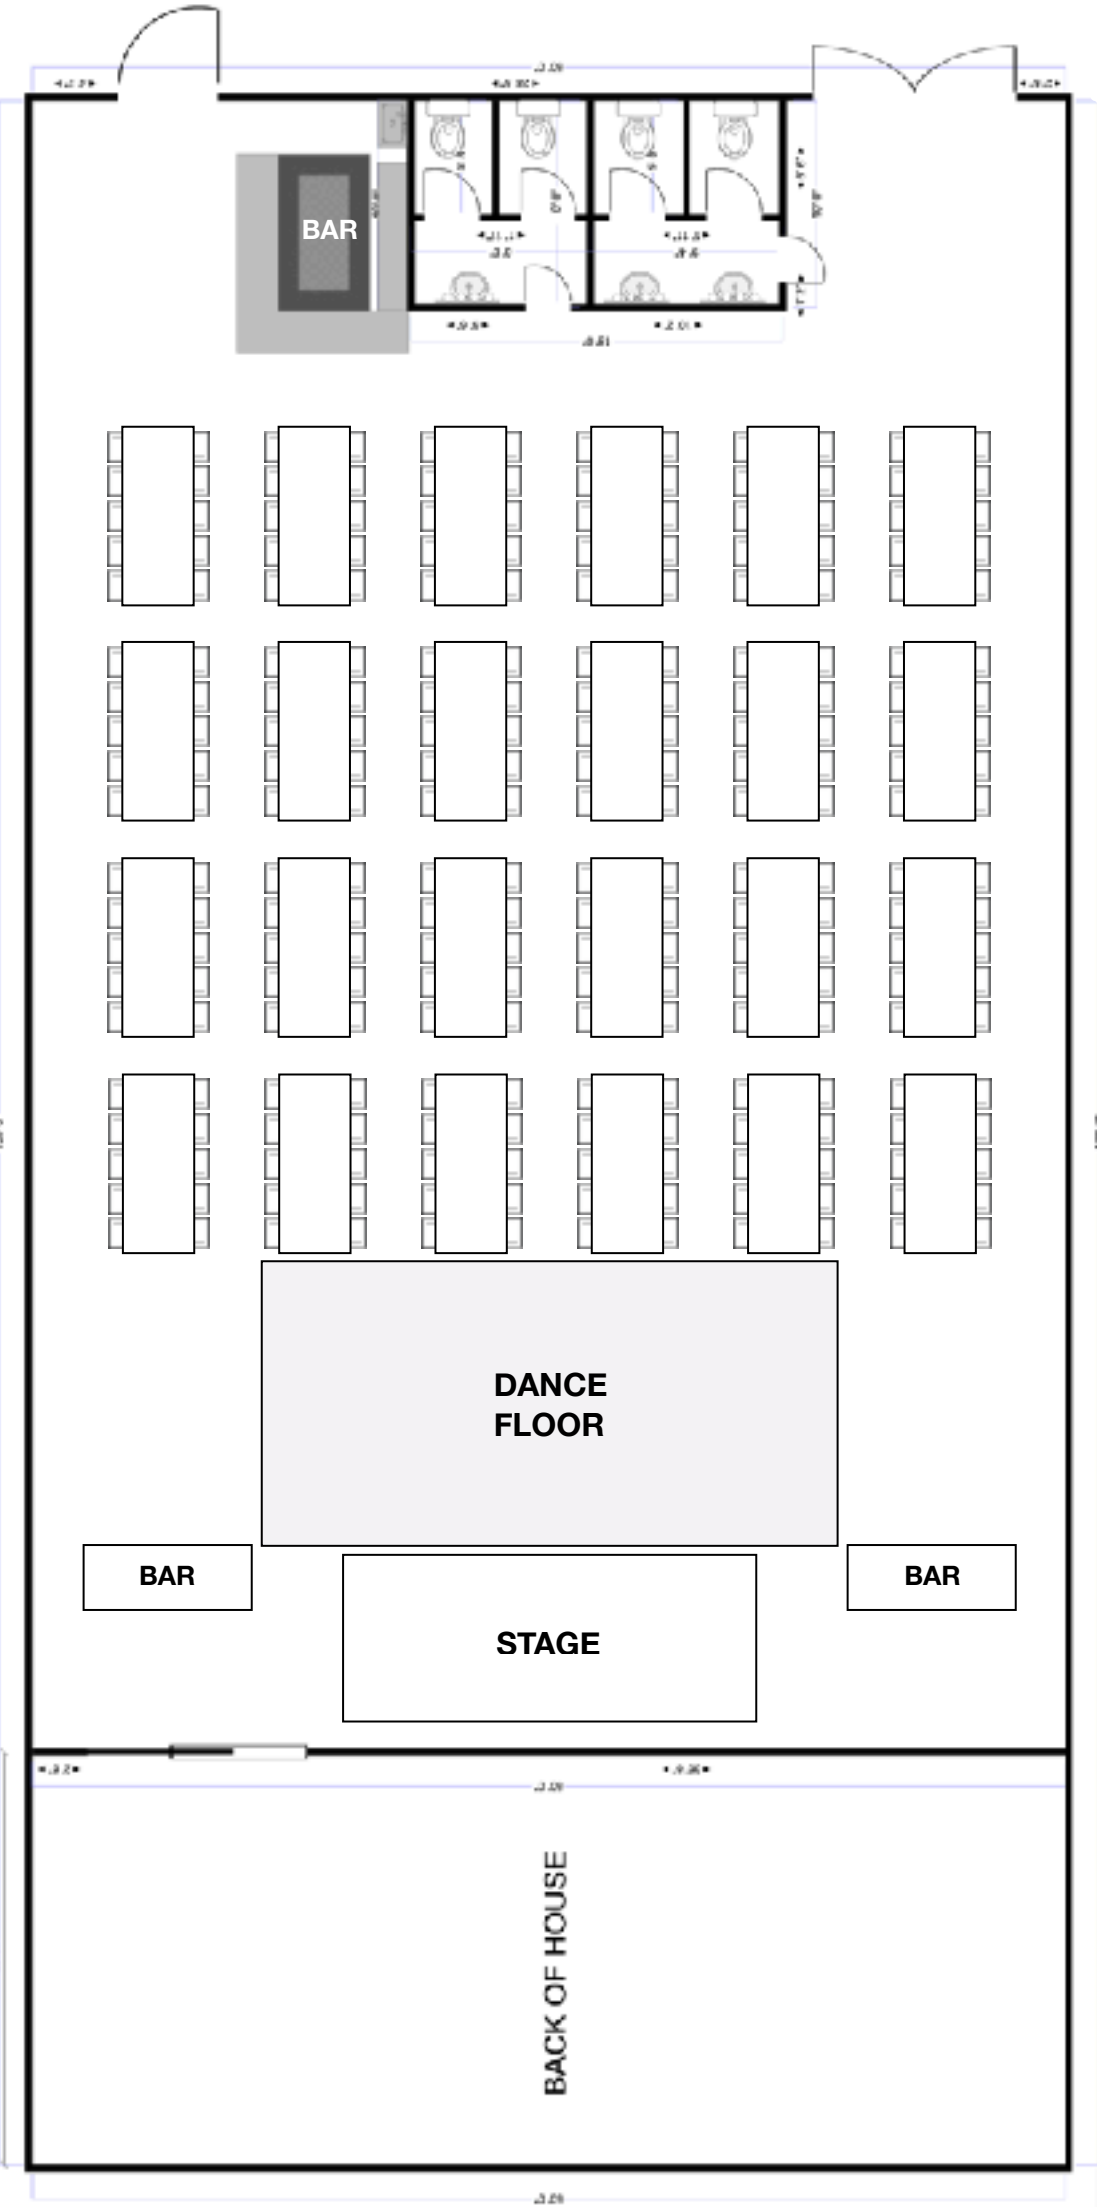

Wynwood Prime offers a flex space warehouse made up of two 5,000 square foot spaces with 15 feet high ceilings reinforced by beams and a 4,000 square foot terrace in front of the warehouse to create your event. One of the highlights of this venue is three different spaces which can be booked separately or together. We have an expansive food prep area hidden behind the back wall for all of your potential catering needs. Our fully air conditioned venue with available on-site high speed internet access is the perfect place for those special events.

567 NW 27TH STREET MIAMI, FLORIDA, 33127

WYNWOOD PRIME

INCLUSIVE

- ▶ Raw 5,000 square ft space
- ▶ Standard Track Lighting
- ▶ 4 units of AC
- ▶ Storage Access
- ▶ Wet Bar Access
- ▶ Bathroom Access

IMPRESSIONS INDOOR

Raw West Space Venue Details

5,000 sq ft x 15 ft high ceilings, track lighting, bar, bathrooms, AC & back of house storage included.

Capacity Of Each Event Room

Standing Capacity: 700 people

Sitting Capacity: 350 people

and 12x Chauvet Uplights

SET UP PLANS

WYNWOOD PRIME

DINNER & BANQUETING SET UP

Wynwood Prime is capable of hosting a seated dinner and/or banquet set up for up to 300 guests for each comfortably. We also have several catering partners that can assist with any of your food & beverage needs.