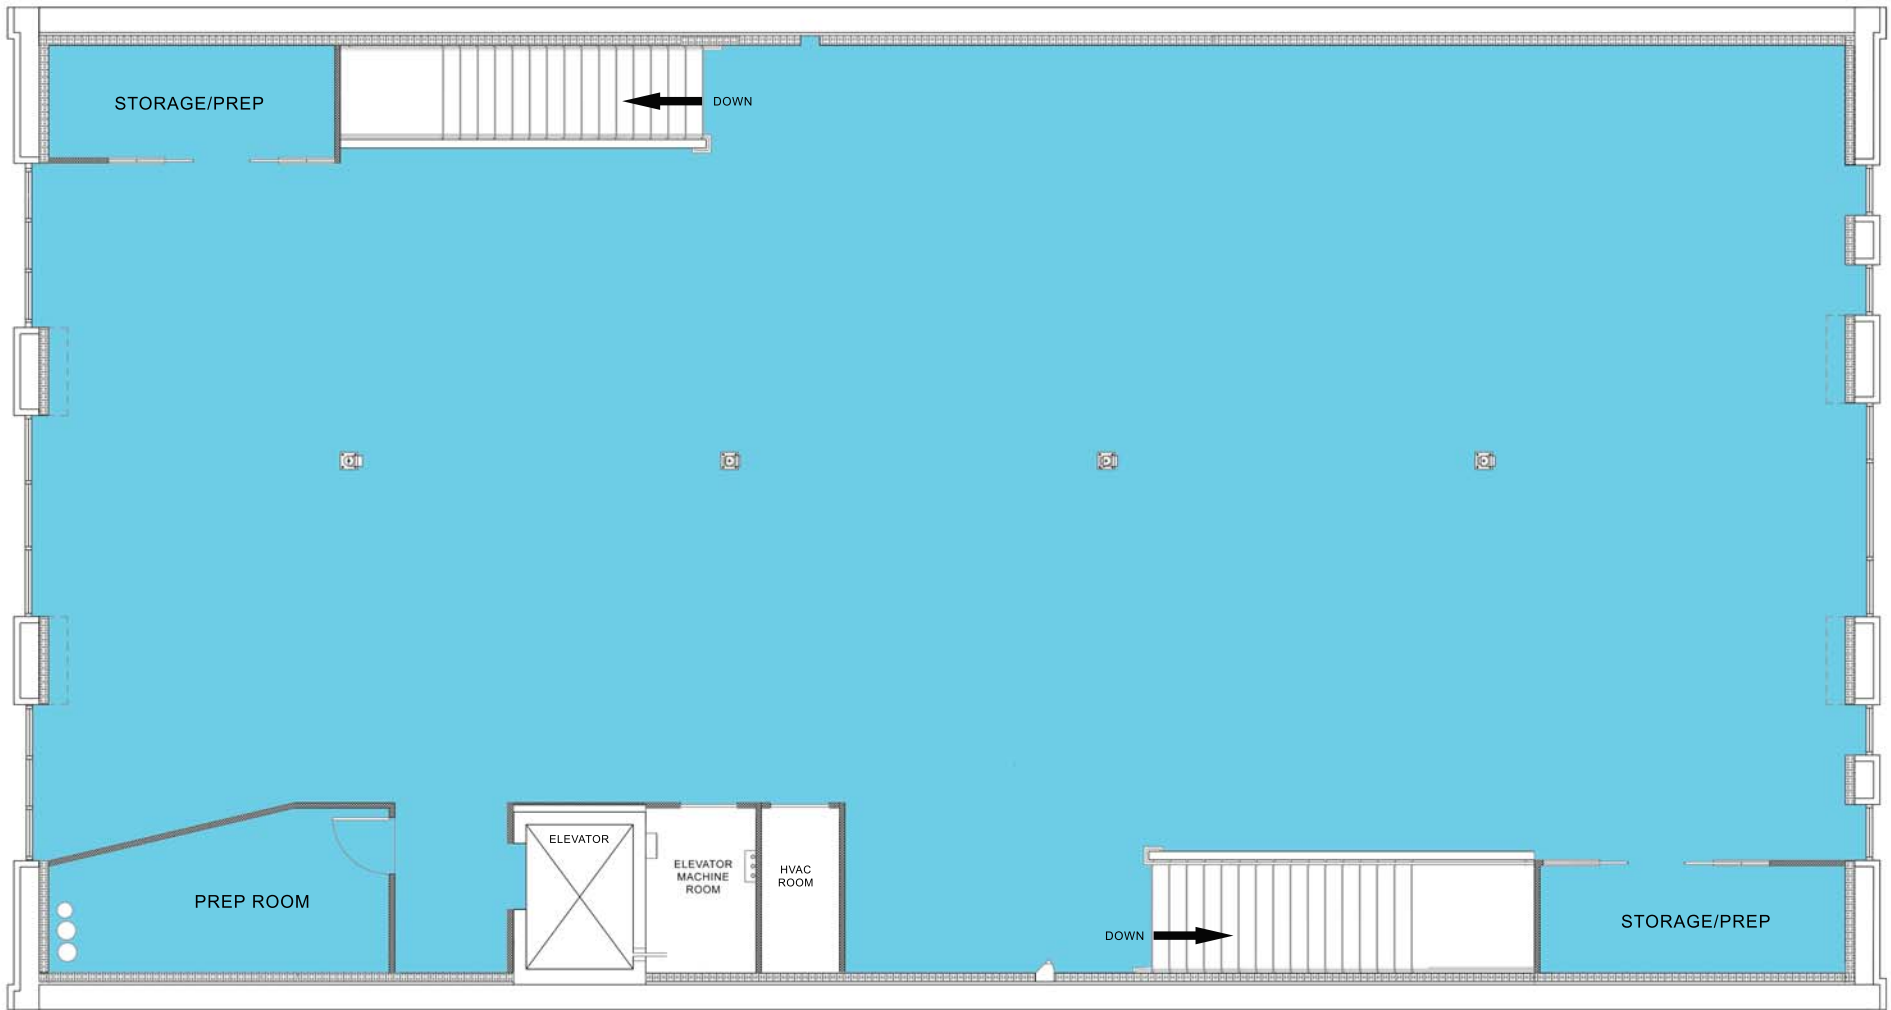

METROPOLIS EVENT CENTER

AVAILABLE SPACE
4630 SF