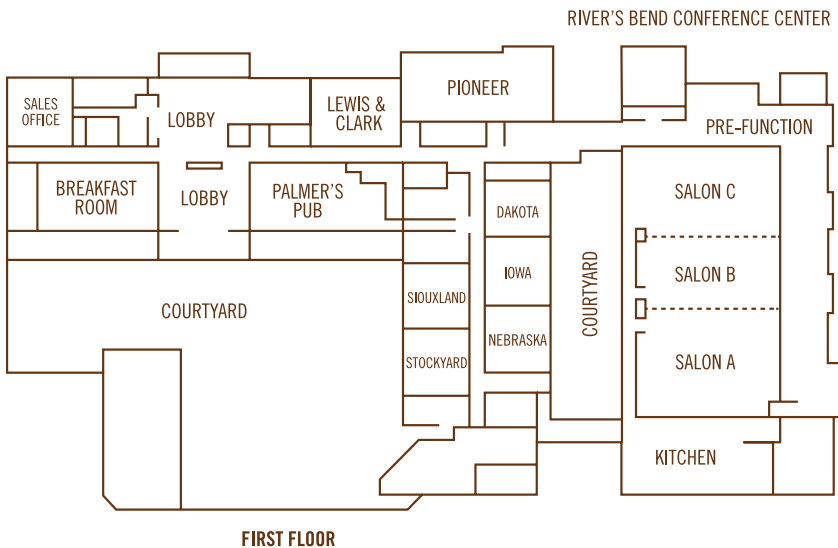

CONFERENCE CENTER

Room Capacities

ROOM NAME	SQUARE FEET	ROOM DIMENSION	CEILING HEIGHT	BANQUET CAPACITY	CLASSROOM CAPACITY	THEATER CAPACITY
River's Bend Ballroom	6,585	65 x 109	14	500	250	600
Salon A	2,520	43 x 60	14	150	108	300
Salon B	1,770	30 x 60	14	120	75	125
Salon C	2,345	36 x 65	14	120	100	225
Pioneer	1,675	30 x 61	9	120	75	150
Lewis and Clark	880	27 x 35	9	48	40	90
Nebraska	695	27 x 27	9	32	20	60
Iowa	695	27 x 27	9	32	20	60
Siouxland	680	26 x 27	9	32	20	60
Stockyard	680	26 x 27	9	32	20	60
Dakota	570	22 x 27	9	32	20	40