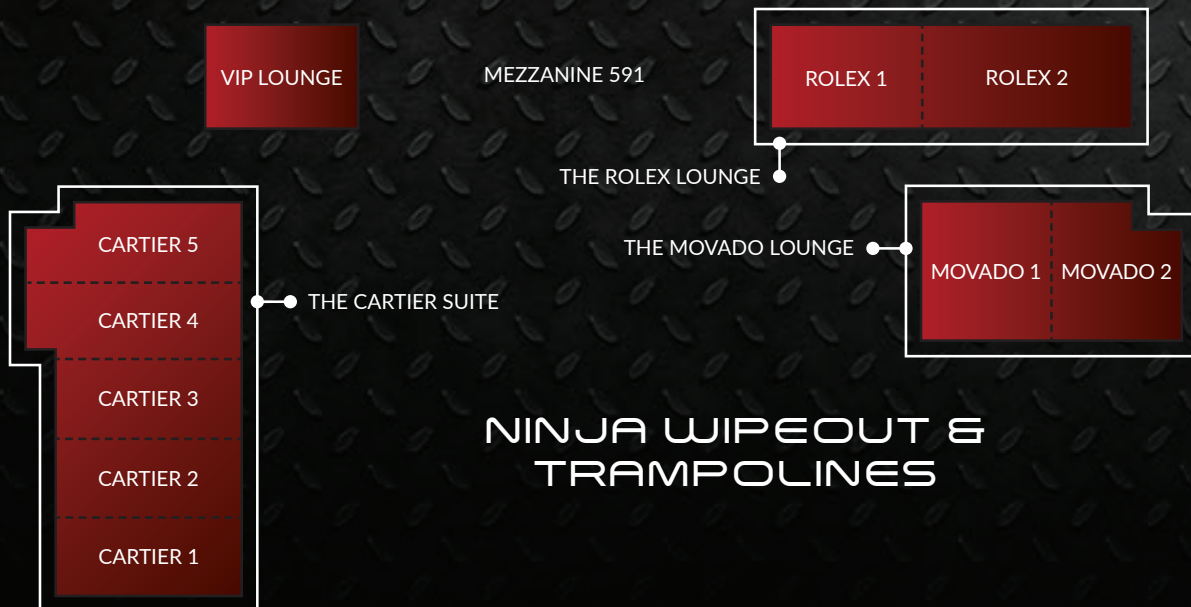

# ROOM RENTAL

	OCCUPANCY	PRICE
The Cartier Suite	100	\$200/hour
Cartier 1-5	20	\$50/hour
Expand your space: Cartier Rooms 1-5 can be opened up to create a larger space, each additional room + \$25/hour.		
The Rolex Lounge	55	\$150/hour
Rolex 1	25	\$100/hour
Rolex 2	30	\$125/hour
The Movado Lounge	45	\$100/hour
Movado 1	25	\$65/hour
Movado 2	20	\$50/hour
The VIP Lounge	25	\$100/hour
Mezzanine 591	100-125	\$200/hour

## RACE TRACKS