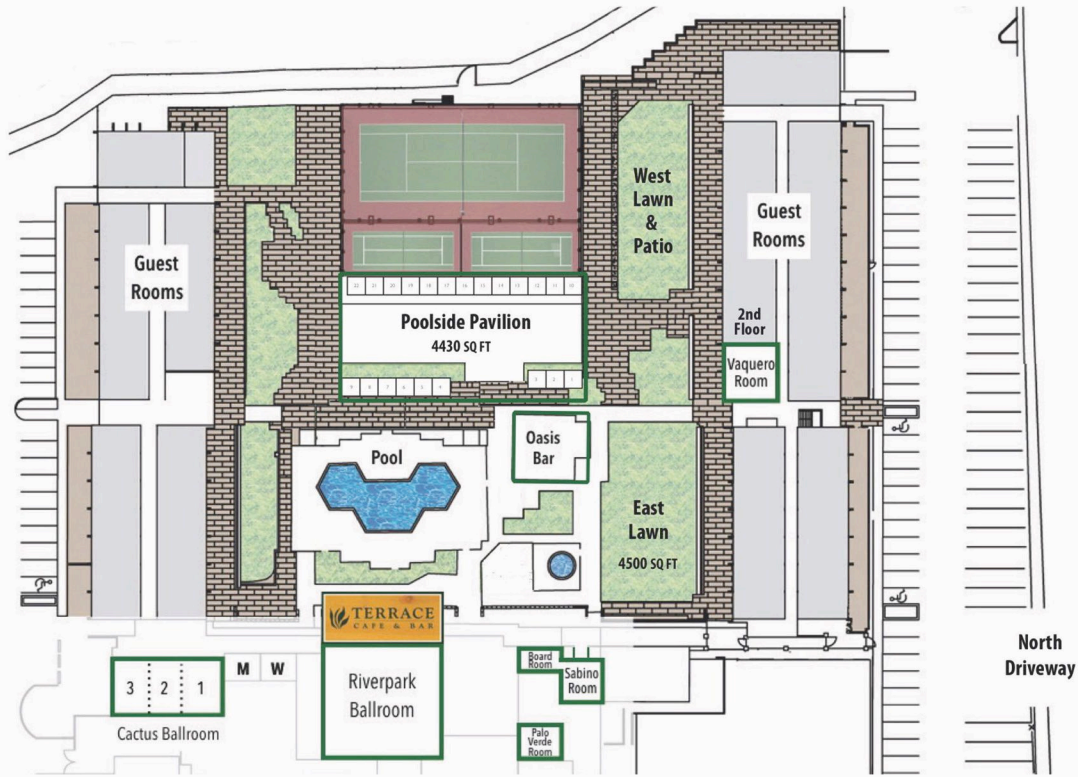

Great place for Exhibits/Trade Shows/Conventions

Ample space for parking large trucks. 132 Deluxe Sleeping Rooms. Free WiFi.

FUNCTION SPACES	SIZE	SQ FT	RCPTN	CLSSRM	THEATER	BANQ 12/TBL	BANQ 10/TBL	BANQ 8/TBL
Riverpark Ballroom	60' x 58'	3,500	375	150	300	300	250	200
Terrace Enclosed	60' x 20'	1200						
		4,700						
Cactus Ballroom	70' x 31'	2,170	225	120	180	180	150	120
Salon 1	26' x 31'	800	90	45	72	72	60	48
Salon 2	24' x 31'	600	55	30	45	36	30	24
Salon 3	19' x 31'	750	80	45	63	60	50	40
Sabino Room	22' x 31'	680	60	24	50	60	50	40
Vaquero Room	20' x 23'	480	50	25	45	36	30	24
Boardroom	15' x 23'	345	16	N/A	N/A	N/A	N/A	N/A
Palo Verde Room	18' x 15'	340	50	18	40	36	30	24
Poolside Pavilion	33' x 133'	4,430	500				450	
Including Arrival Tent	13' x 33'							
22 Exhibit Tents	10' x 10'	2200						
		6,630						
Additional Patio		2250						
Poolside Oasis	31' x 32'	1,000	100	54	66	84	70	56
Oasis Patio		1,200						
		2,200						
East Lawn	45' x 90'	4,050						