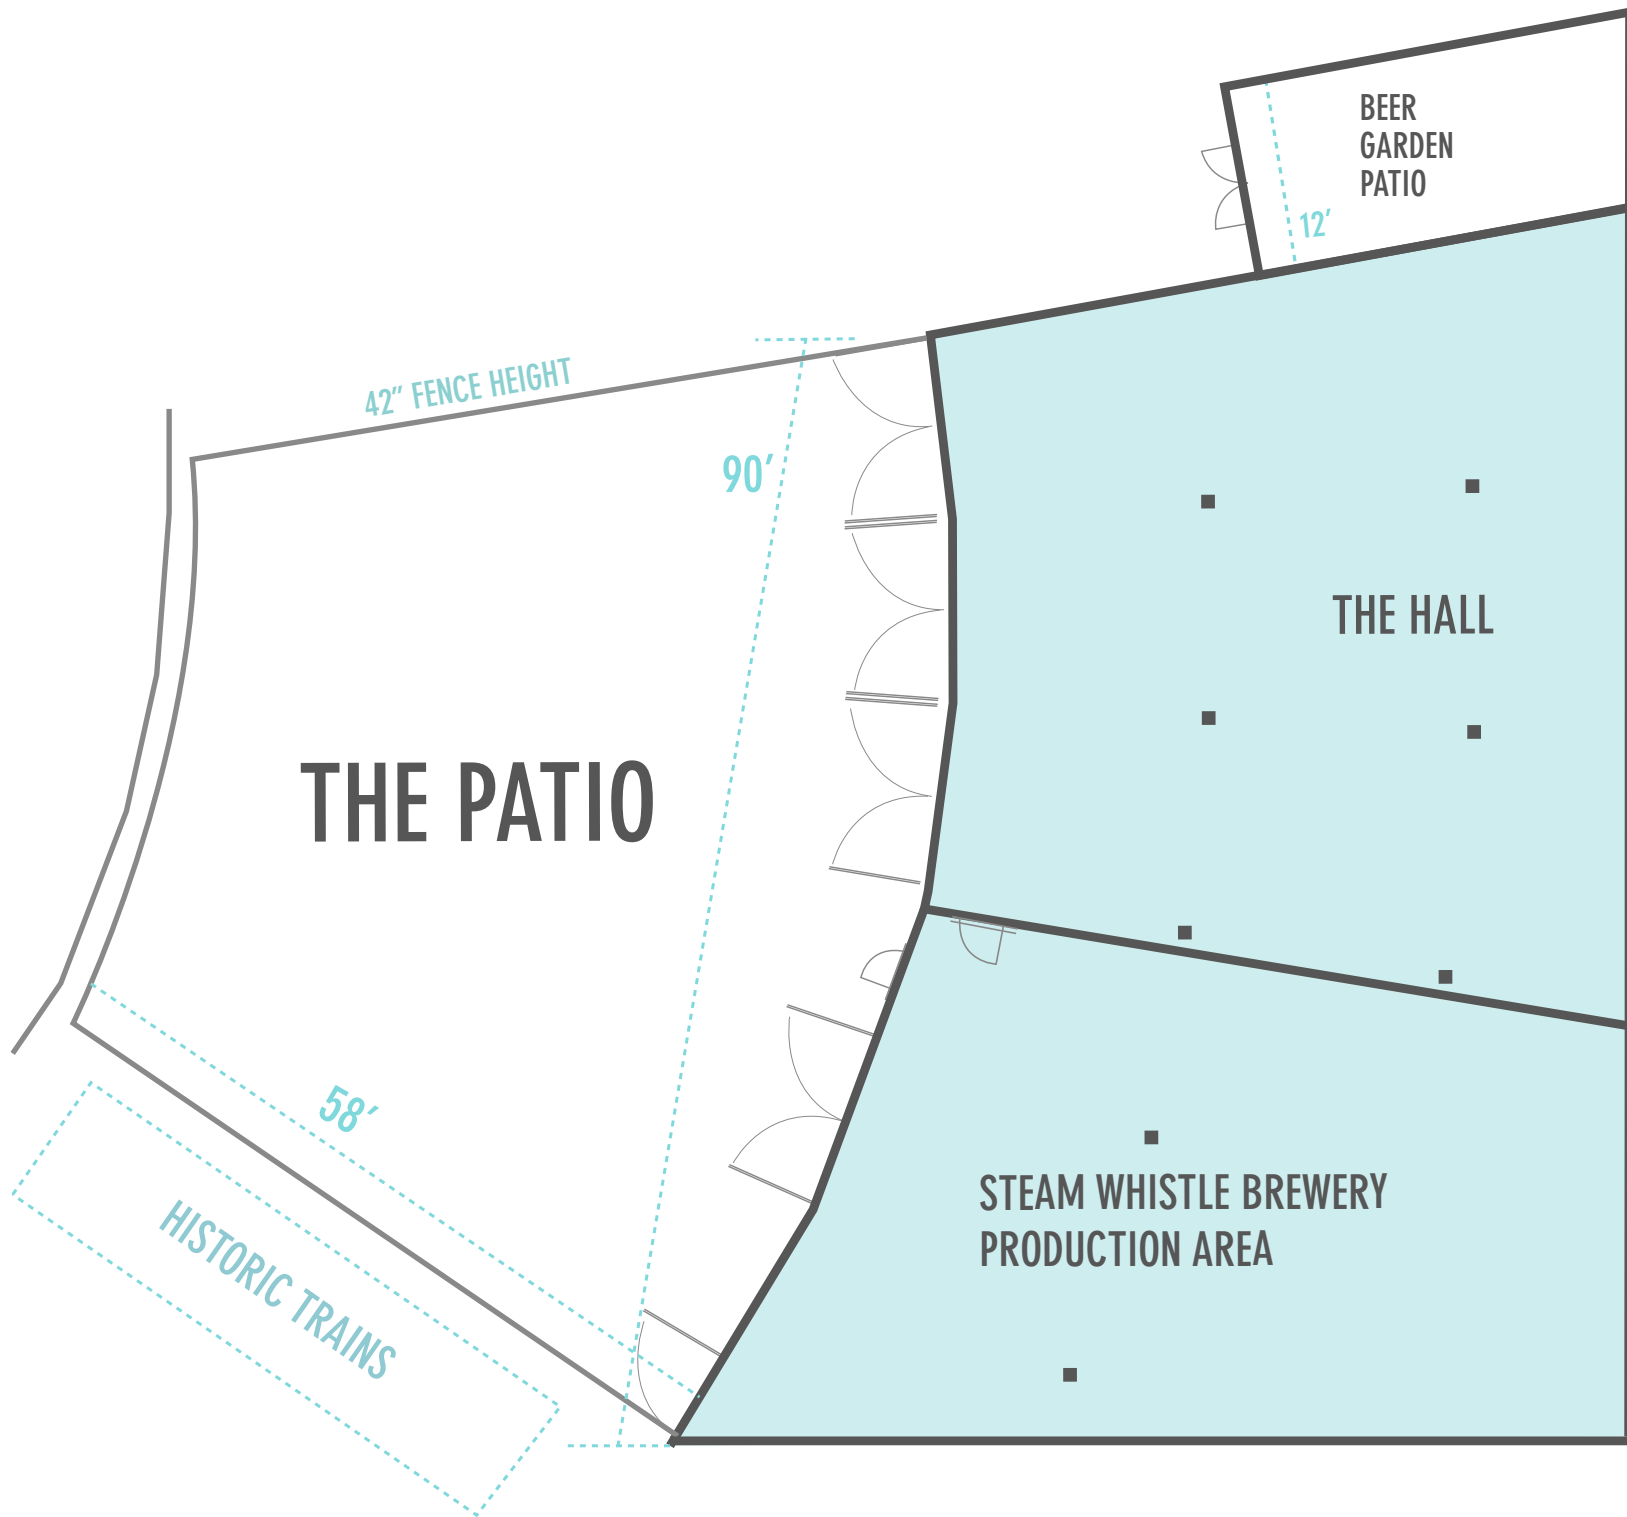

THE PATIO

HISTORIC TRAINS

58'

42" FENCE HEIGHT

90'

STEAM WHISTLE BREWERY
PRODUCTION AREA

BEER
GARDEN
PATIO

78'

90'

THE HALL

12'

WASHROOMS

MEN'S

WOMEN'S

KITCHEN

41'

THE GALLERY

72'

12'

MAIN (NORTH)
ENTRANCE

12'

THE PATIO

THE HALL

**STEAM WHISTLE BREWERY
PRODUCTION AREA**

**BEER
GARDEN
PATIO**

42" FENCE HEIGHT

90'

58'

HISTORIC TRAINS

12'