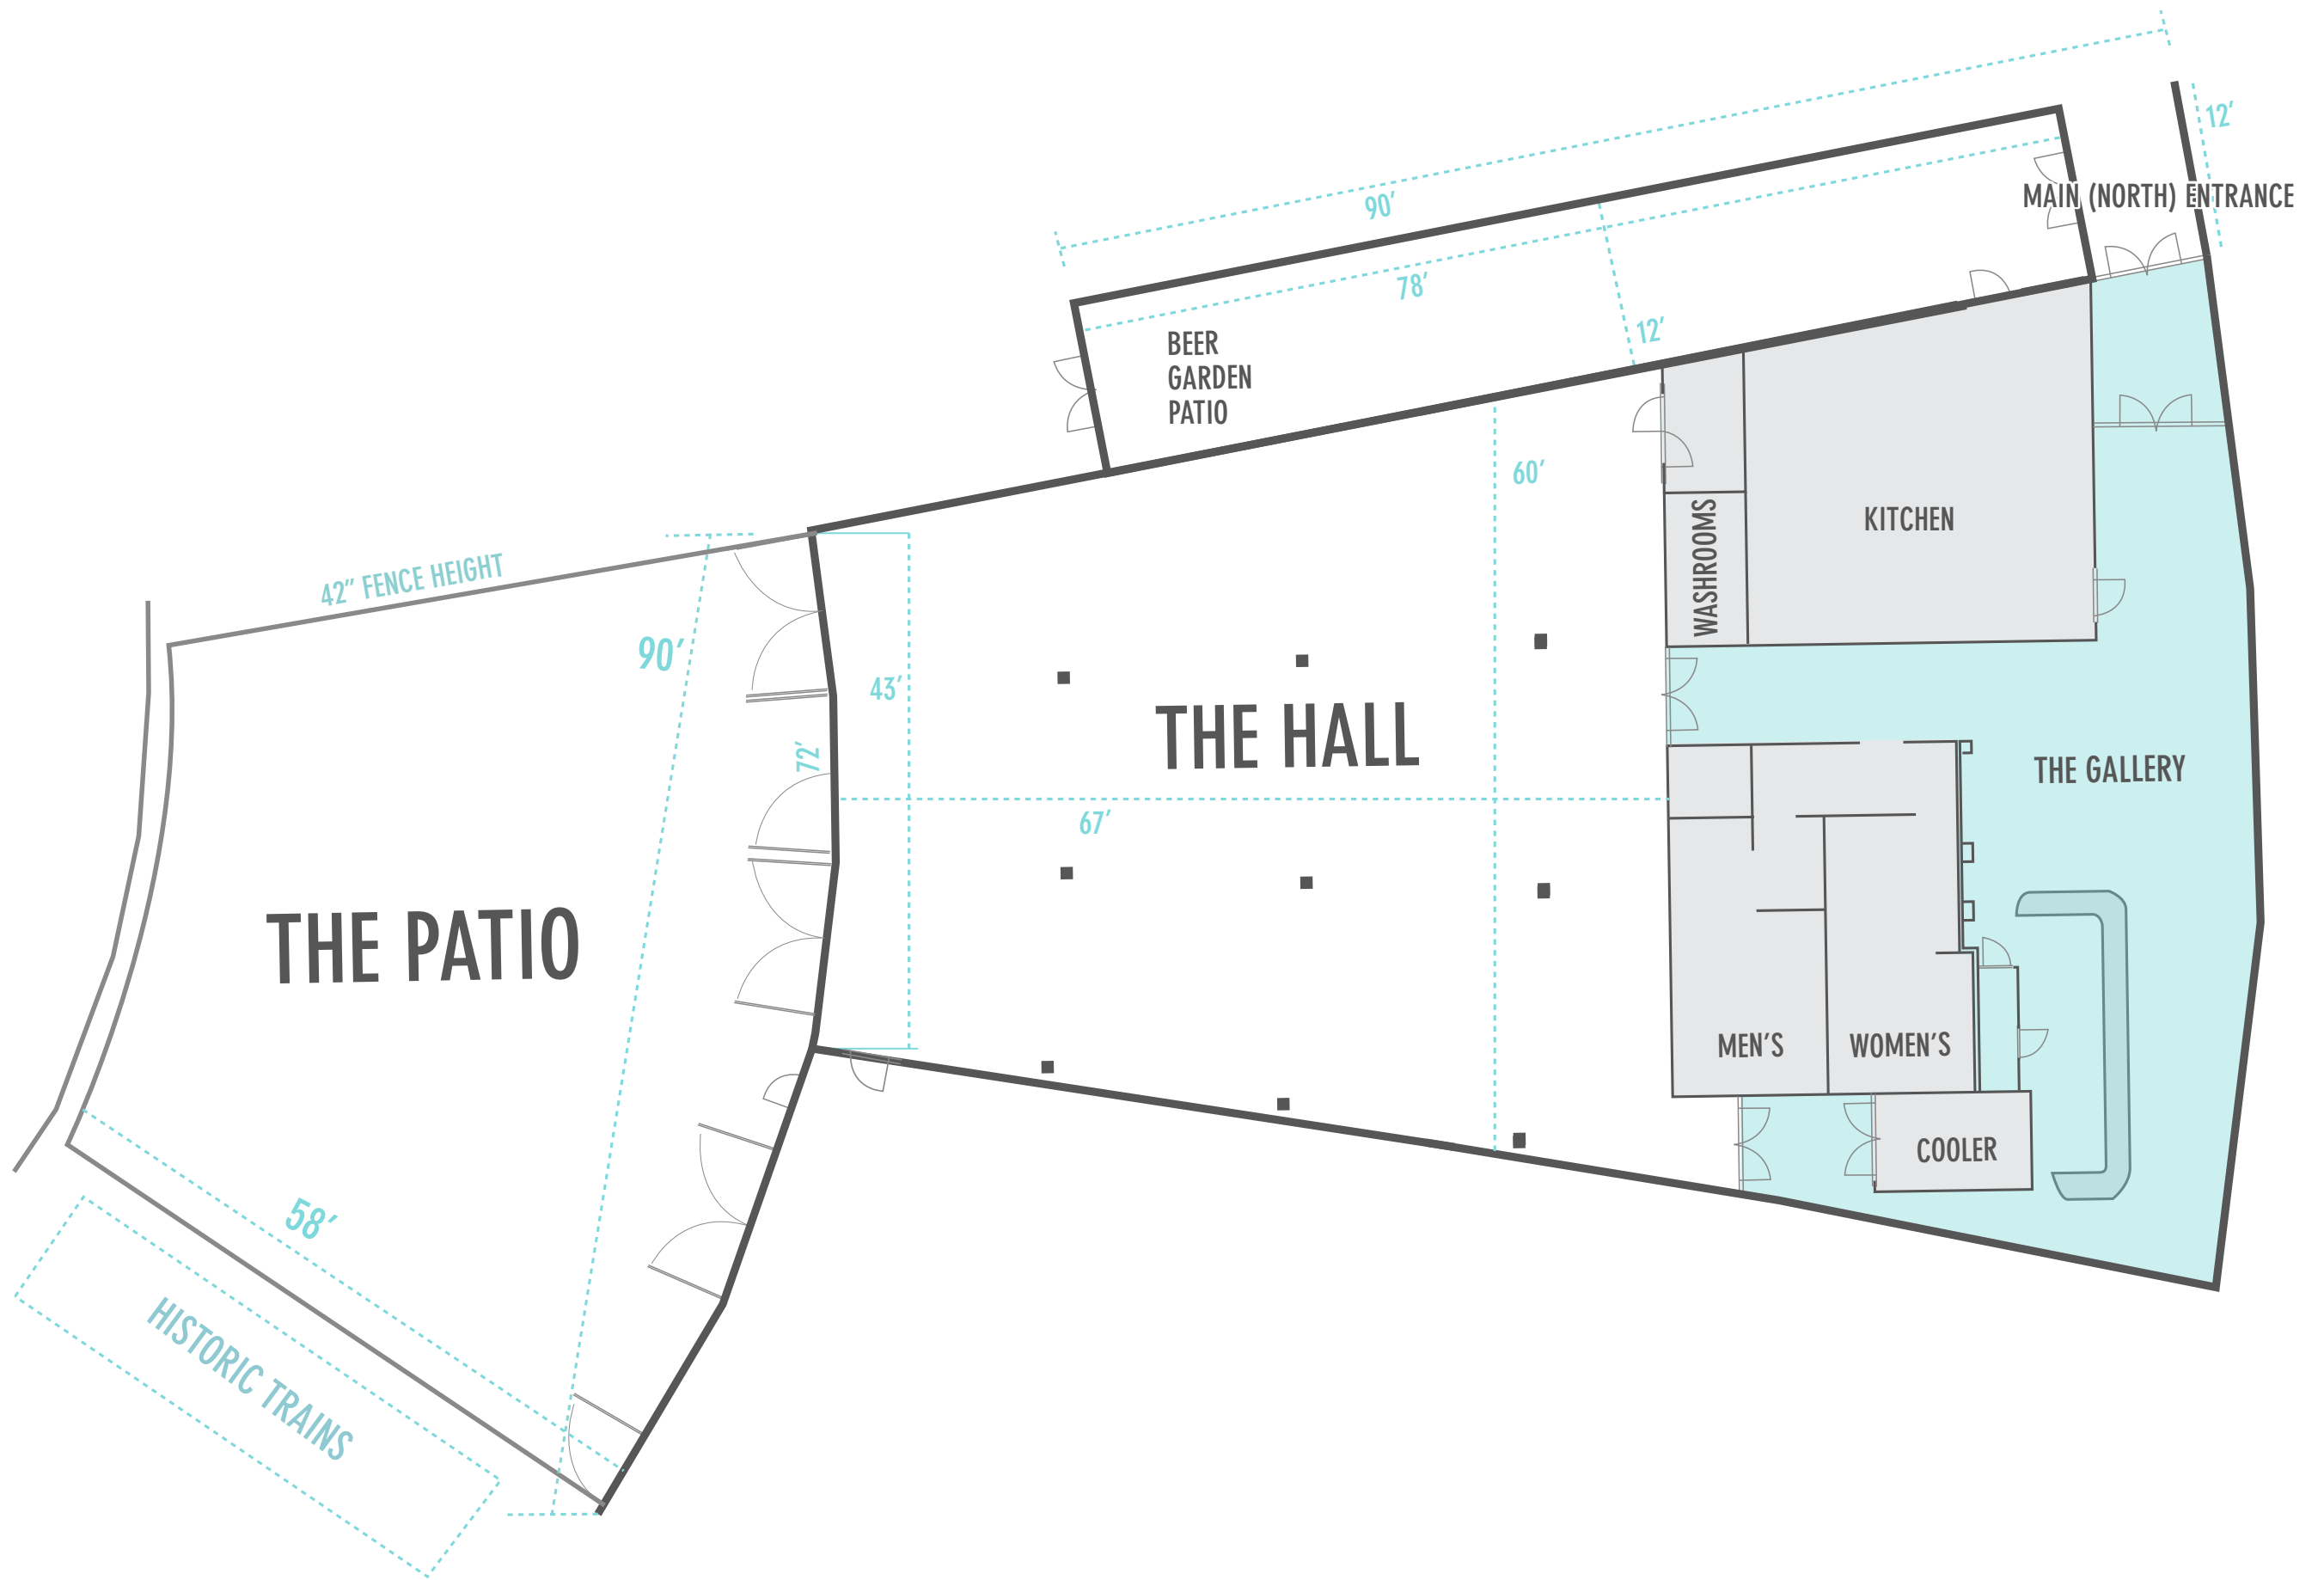

THE PATIO

HISTORIC TRAINS

58'

42" FENCE HEIGHT

90'

STEAM WHISTLE BREWERY
PRODUCTION AREA

BEER
GARDEN
PATIO

78'

90'

THE HALL

12'

WASHROOMS

MEN'S

WOMEN'S

KITCHEN

41'

THE GALLERY

72'

12'

MAIN (NORTH)
ENTRANCE

12'

THE PATIO

THE HALL

**STEAM WHISTLE BREWERY
PRODUCTION AREA**

**BEER
GARDEN
PATIO**

42" FENCE HEIGHT

90'

58'

HISTORIC TRAINS

12'