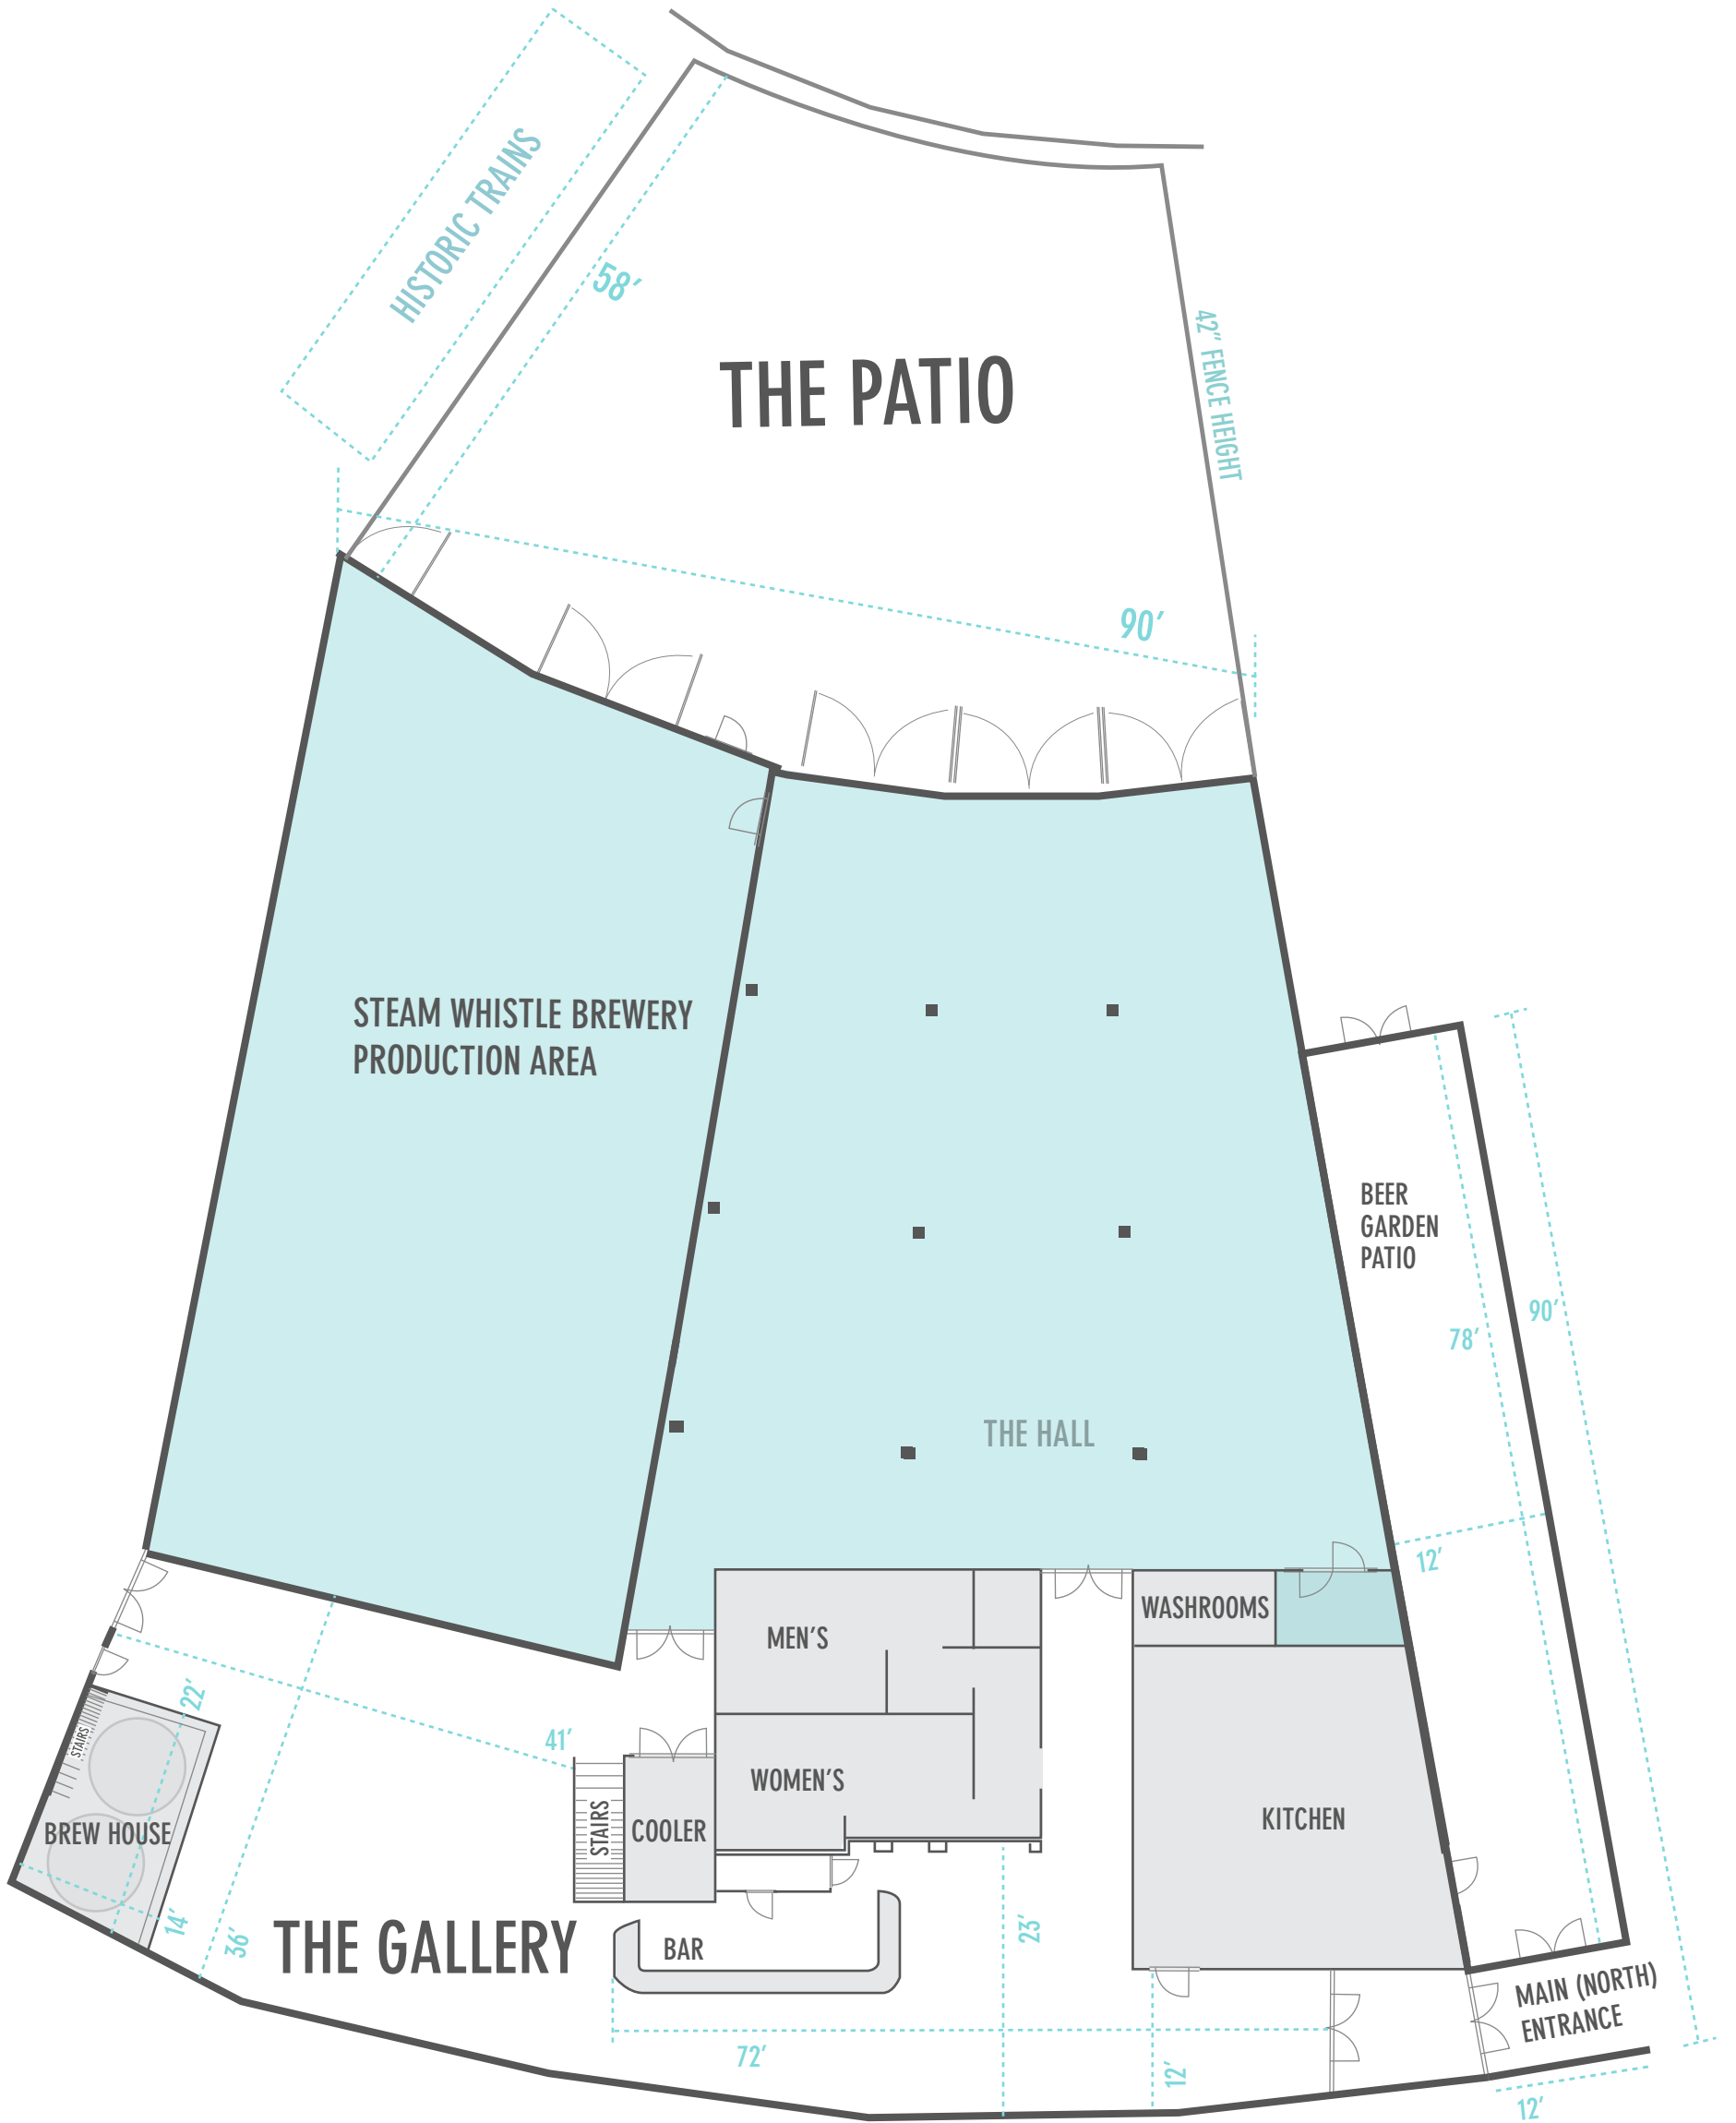

THE PATIO

HISTORIC TRAINS

58'

42" FENCE HEIGHT

90'

STEAM WHISTLE BREWERY
PRODUCTION AREA

BEER
GARDEN
PATIO

78'

STAIRS

COOLER

BAR

23'

BREW HOUSE

22'

14'

36'

THE GALLERY

72'

12'

MAIN (NORTH)
ENTRANCE

12'

THE PATIO

THE HALL

**STEAM WHISTLE BREWERY
PRODUCTION AREA**

**BEER
GARDEN
PATIO**

42" FENCE HEIGHT

90'

58'

HISTORIC TRAINS

12'