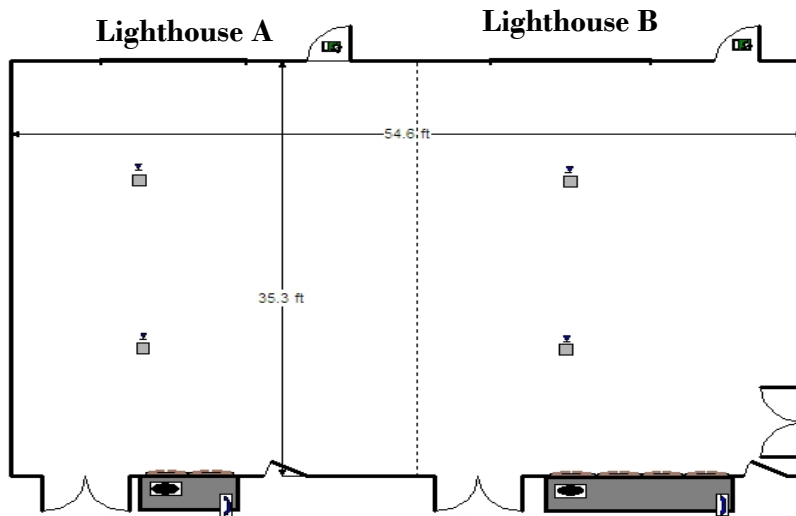

# Spectacular Spaces

ROOM	BANQUET SEATING	CLASSROOM SEATING	THEATRE SEATING	HOLLOW Sq. SEATING	U-SHAPE SEATING	SQUARE FEET	CEILING HEIGHT
LIGHTHOUSE A or B	50	30	100	20	25	964 A 1,026 B	12"
LIGHTHOUSE AB COMBINED	130	100	200	45	55	1,990	12"
BLUE BEACON BOARDROOM					10		12"
LAKE SIDE LANDING	100		100				12"
WALKER LIBRARY							12"