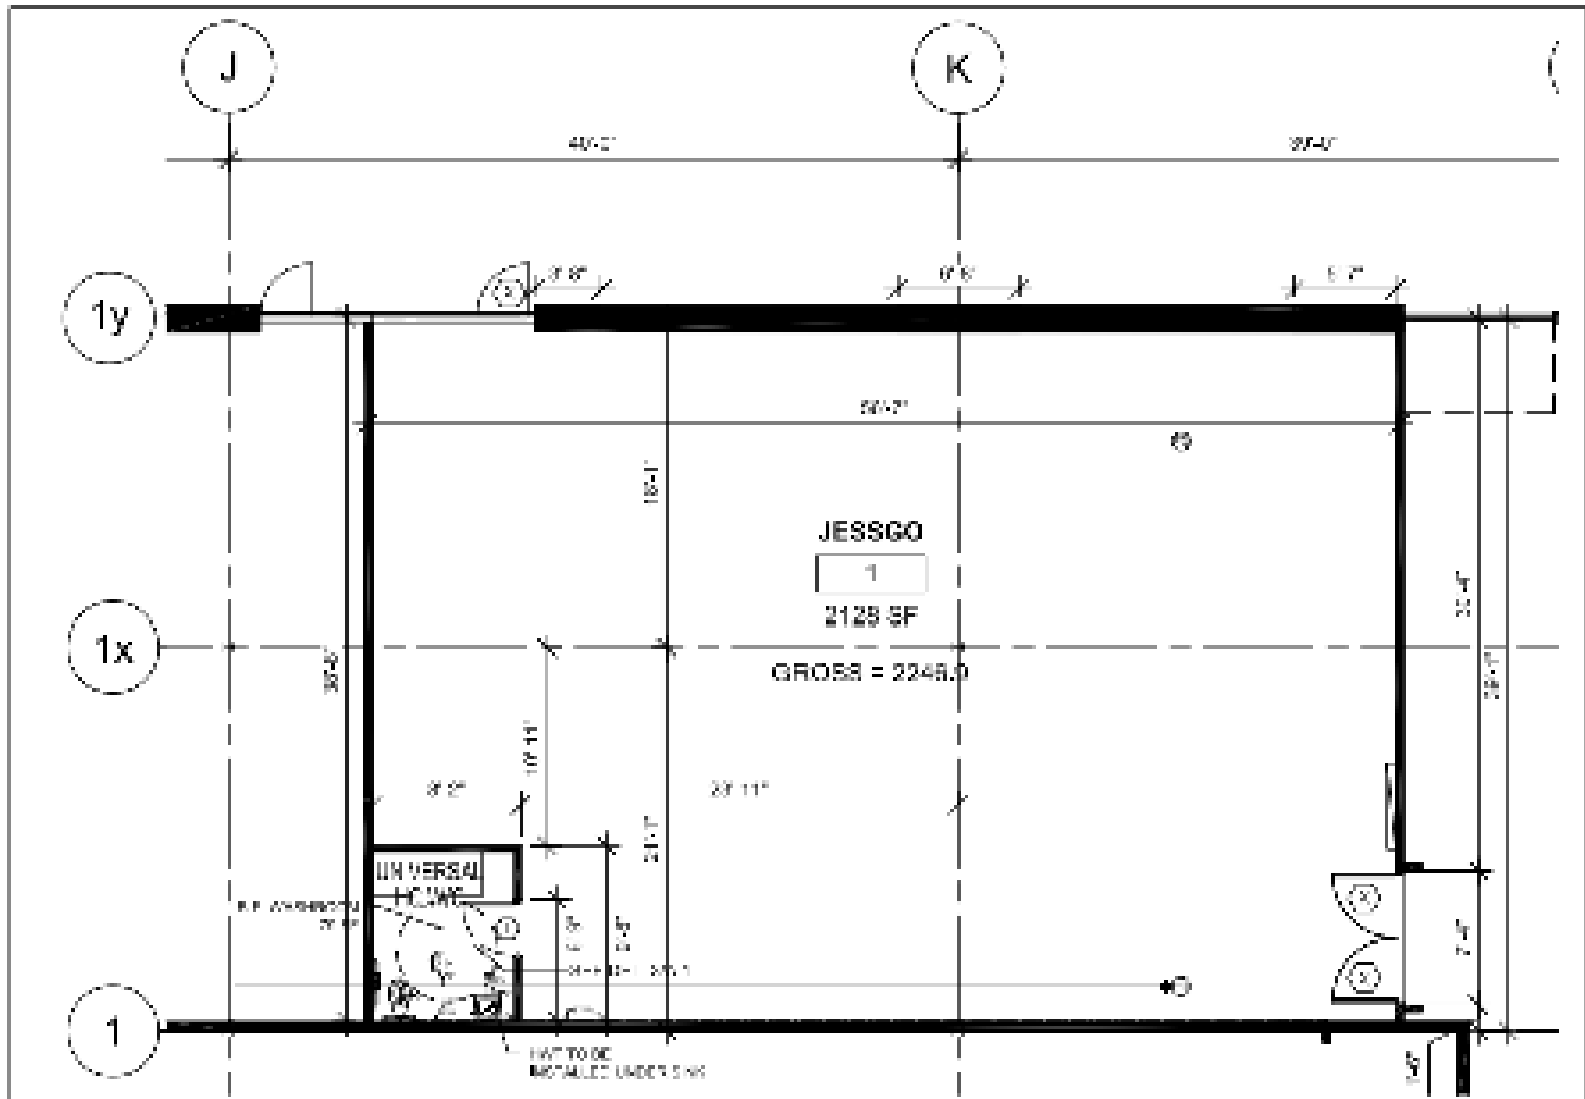

You can rent it for an art show/exhibition or any art project you have in mind. Jessica's art can be removed from the walls for the duration of your project.

You can celebrate your birthday, have painting activities for kids/adults, hold a photoshoot session and what not. The space is 2300 sq ft space and can accommodate about 200-250 people, standing.

During the day the gallery is full of sunshine coming from 30 ft wide windows. During the evening the gallery has track lighting that is adjustable.

Included in your rental package:

- Unlimited free parking
- 2 tables (adjustable, 1 1/2 ft - 5 ft) + 4 folding tables
- One washroom
- Visual/ Music equipment: Projector + 1 music box
- Free wi-fi on site
- Temperature Control
- LED lights
- At least one staff member from the Jessgo team

GALLERY

GALLERY

GALLERY

FLOORPLAN

2 MAIN MECH. FLOOR PLAN
SCALE: 1/8" = 1'-0"