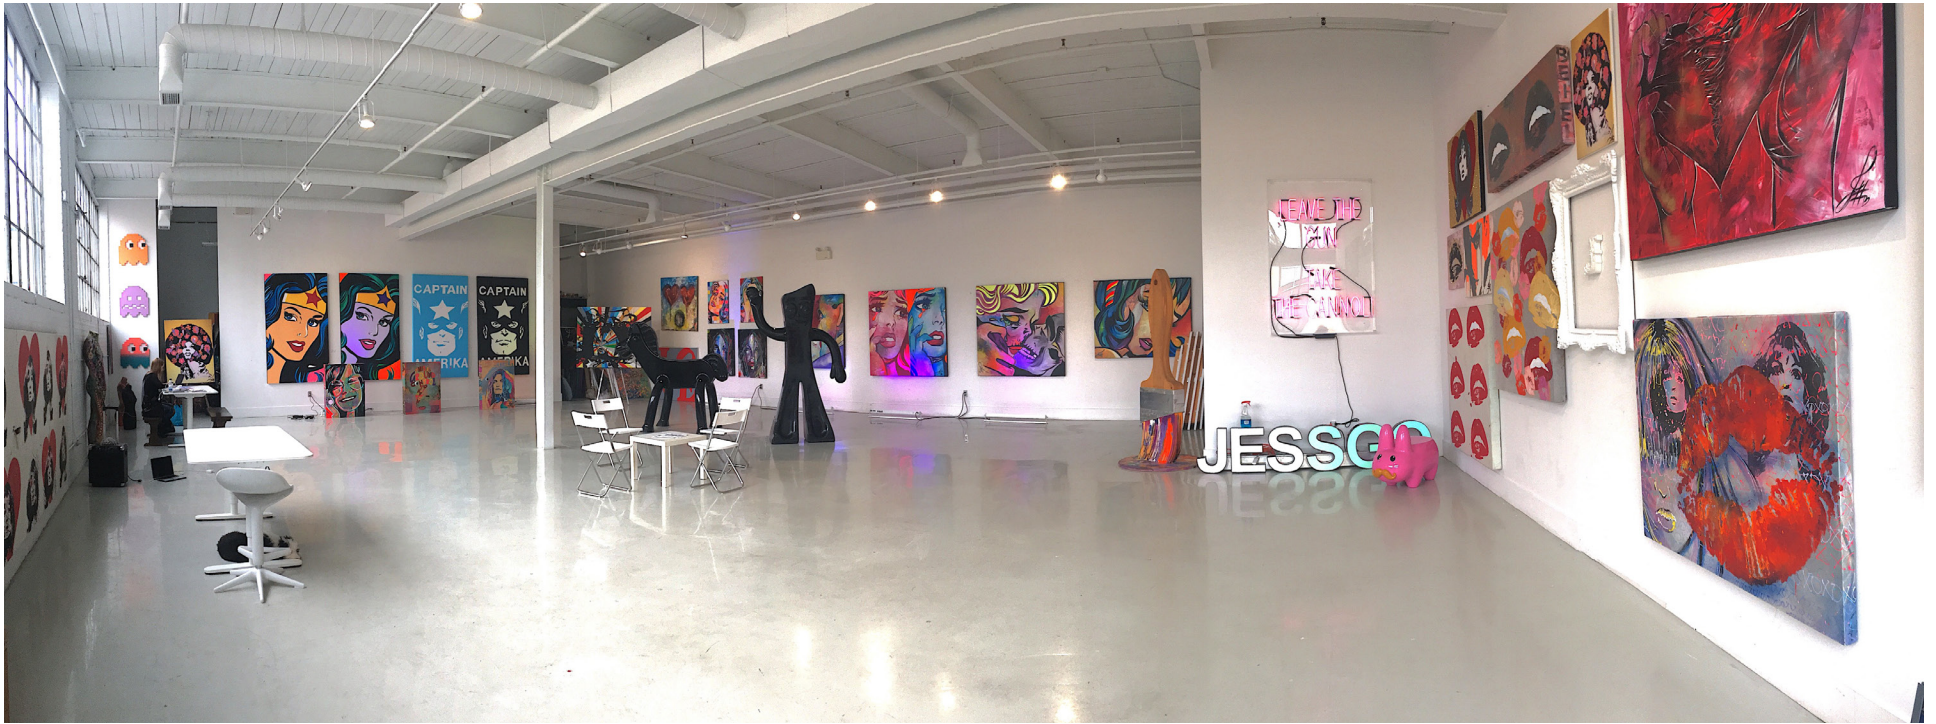

THE VENUE

Jessica Gorlicky Designs is a recently renovated pop art gallery. It is placed in the heart of the art/fashion district of Toronto featuring various collections of Jessica's current works of art.

You can rent it for an art show/exhibition or any art project you have in mind. Jessica's art can be removed from the walls for the duration of your project.

You can celebrate your birthday, have painting activities for kids/adults, hold a photoshoot session and what not. The space is 2300 sq ft space and can accommodate about 200-250 people, standing.

During the day the gallery is full of sunshine coming from 30 ft wide windows. During the evening the gallery has track lighting that is adjustable.

Included in your rental package:

- Unlimited free parking
- 2 tables (adjustable, 1 1/2 ft - 5 ft) + 4 folding tables
- One washroom
- Visual/ Music equipment: Projector + 1 music box
- Free wi-fi on site
- Temperature Control
- LED lights
- At least one staff member from the Jessgo team