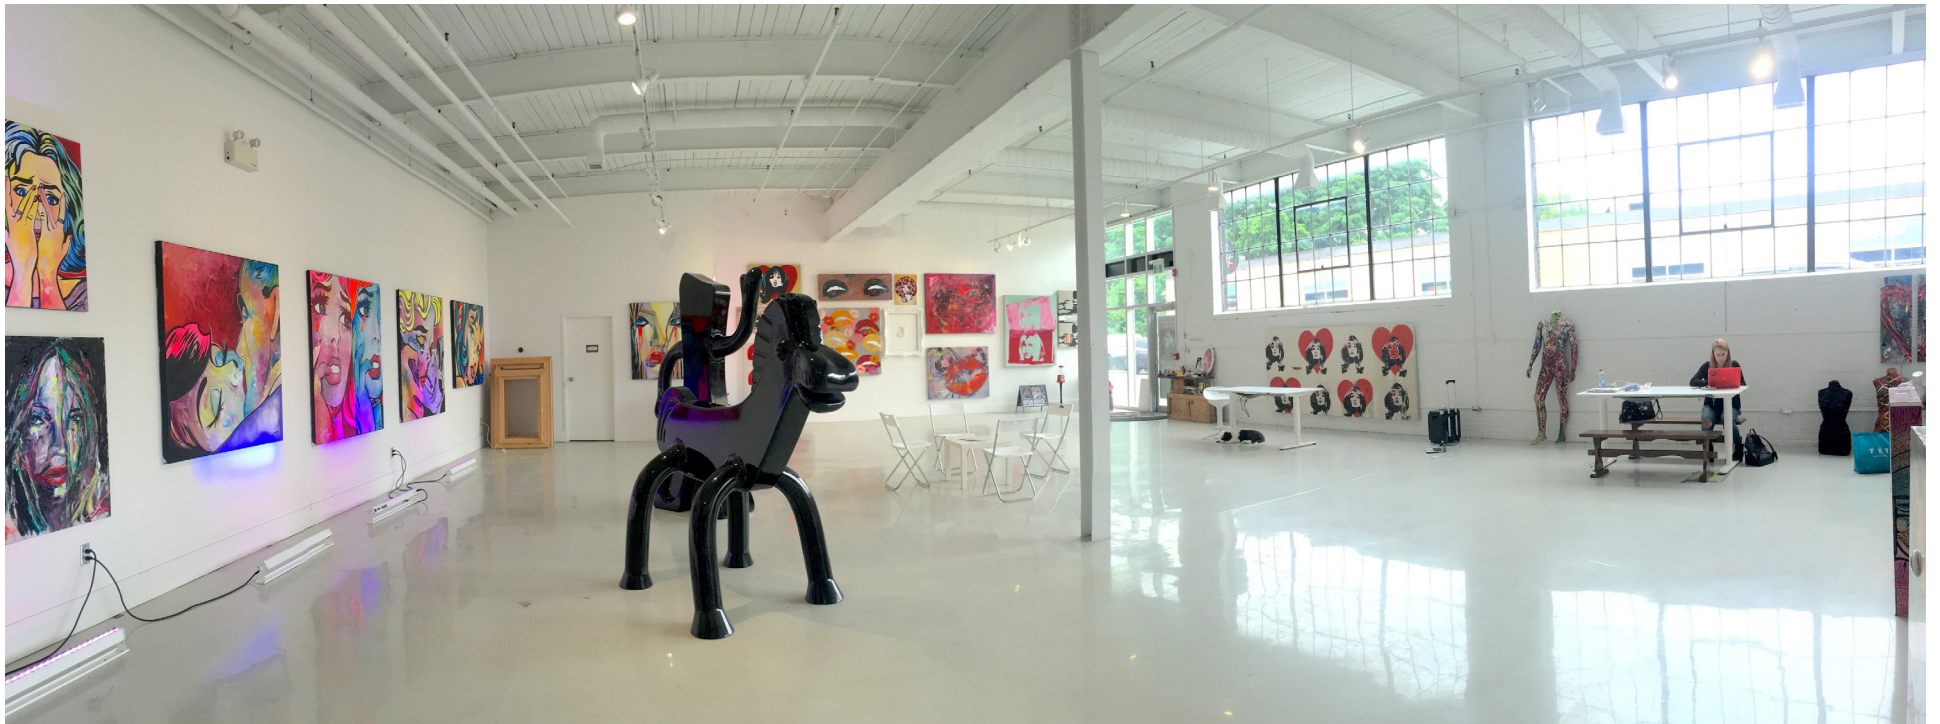

THE VENUE

Jessica Gorlicky Designs is a recently renovated pop art gallery. It is placed in the heart of the art/fashion district of Toronto featuring various collections of Jessica's current works of art.

You can rent it for an art show/exhibition or any art project you have in mind. Jessica's art can be removed from the walls for the duration of your project.

You can celebrate your birthday, have painting activities for kids/adults, hold a photoshoot session and what not. The space is 2300 sq ft space and can accommodate about 200-250 people, standing.

During the day the gallery is full of sunshine coming from 30 ft wide windows. During the evening the gallery has track lighting that is adjustable.

Included in your rental package:

- Unlimited free parking
- 2 tables (adjustable, 1 1/2 ft - 5 ft) + 4 folding tables
- One washroom
- Visual/ Music equipment: Projector + 1 music box
- Free wi-fi on site
- Temperature Control
- LED lights
- At least one staff member from the Jessgo team