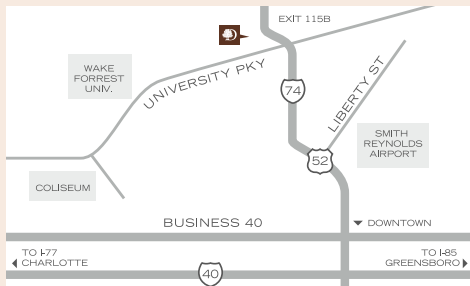

SURROUNDING ATTRACTIONS

- BB&T University
- Wake Forest University
- IMAX Theater
- Target
- Sams Club and Walmart
- Burlington Coat Factory
- Applebees
- Starbucks
- Applebees
- Chick-fil-A

LOCATION, LOCATION, LOCATION

The DoubleTree Winston Salem–University is located off US-52 with easy access to Interstate 40. Our newly renovated full-service property is directly off exit 115B (University Parkway) on US-52. Minutes away from Wake Forest University, the hotel is in close proximity to all of Winston-Salem's major attractions, including Old Salem, Winston Salem State University, University of North Carolina School of Arts and 10 minutes from Downtown.