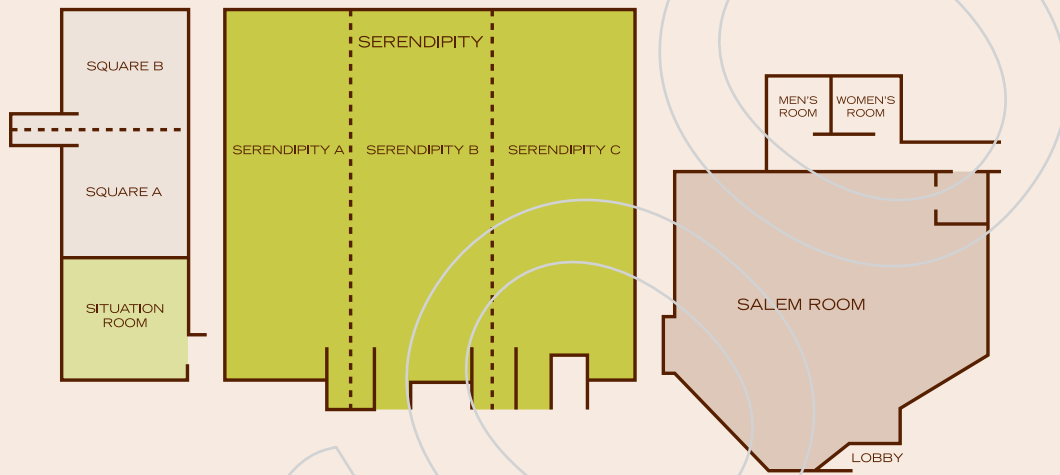

Hilton HHonors™ membership, earning of Points & Miles® and redemption of points is subject to HHonors Terms and Conditions. © 2016 Hilton Worldwide

Name of Room	Dimensions	Total Sq. Ft.	Theatre	Rounds	Classroom	Reception
Serendipity A/B/C	69' x 45'	3,105	350	200	150	450
Serendipity A	25' x 45'	1,035	110	50	50	150
Serendipity B	23' x 45'	1,035	110	50	50	150
Serendipity C	23' x 45'	1,035	110	50	50	150
Square A/B	17' x 34'	578	50	40	30	50
Square A	17' x 17'	289	30	20	15	25
Square B	17' x 17'	289	30	20	15	25
Situation Room	14' x 17'	238	-	-	8	-
Salem Room	46' x 45'	2,100	175	maximum 110	80	250