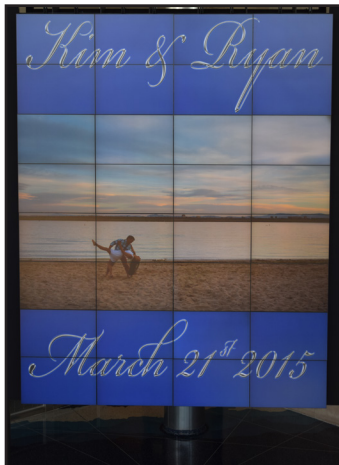

COMCAST VIDEO TOWER

The fully customizable Comcast Video Tower comprises 32 NEC video monitors that utilize Ping HD digital signage software. A one of a kind offering, the tower consists of one large canvas that can be viewed as a single full screen or broken down and arranged into multiple screens any way desired. Above the tower is a 16x9 projection fabric that is perfect for displaying logos from glass or metal Gobos.

The tower is an ideal way to display logos, slideshows, videos, PowerPoint presentations, web content and other forms of digital media. It is an eye-catching and memorable way to recognize sponsors.

Our experienced staff will help bring your vision to life, whether you require full custom design services or simply a little guidance to plan the perfect layout.