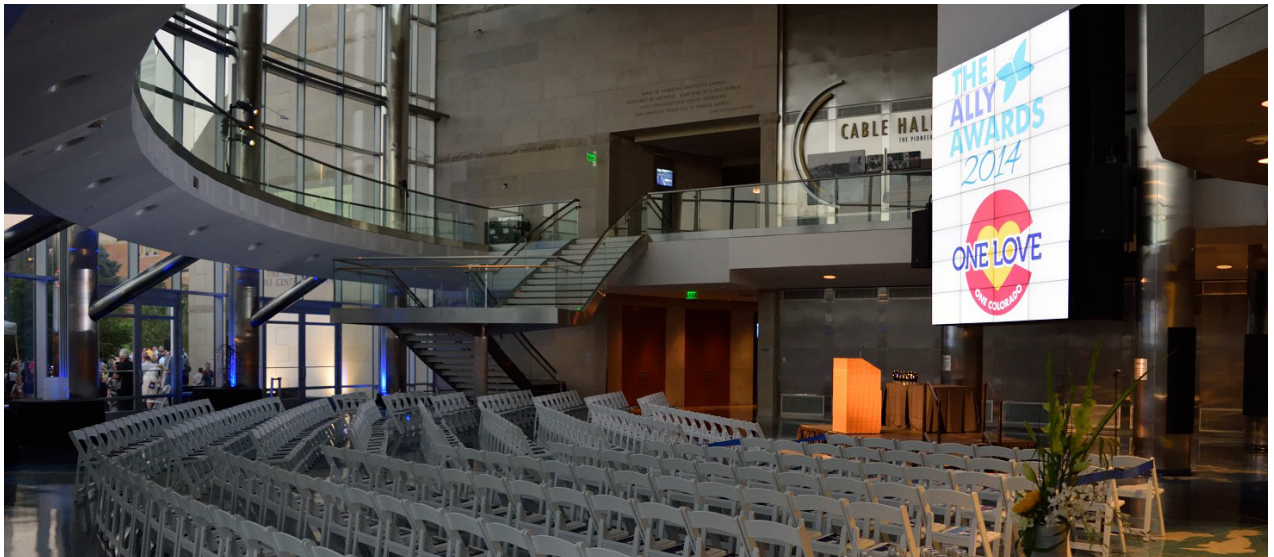

COMCAST VIDEO TOWER

The fully customizable Comcast Video Tower comprises 32 NEC video monitors that utilize Ping HD digital signage software. A one of a kind offering, the tower consists of one large canvas that can be viewed as a single full screen or broken down and arranged into multiple screens any way desired. Above the tower is a 16x9 projection fabric that is perfect for displaying logos from glass or metal Gobos.

The tower is an ideal way to display logos, slideshows, videos, PowerPoint presentations, web content and other forms of digital media. It is an eye-catching and memorable way to recognize sponsors.

Our experienced staff will help bring your vision to life, whether you require full custom design services or simply a little guidance to plan the perfect layout.