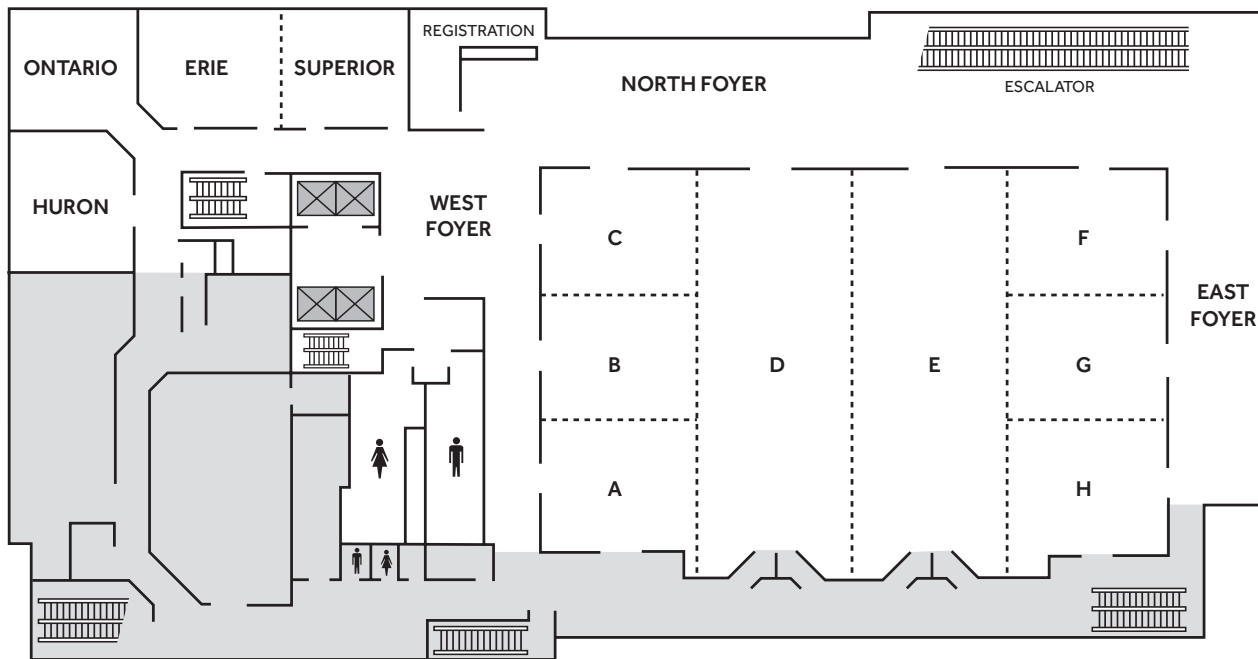

MARRIOTT
CLEVELAND DOWNTOWN
KEY CENTER

INSPIRATION FOR GREAT EVENTS.

Experience style and sophistication at Cleveland Marriott Downtown at Key Center, an ideal location for meetings and gatherings of any size. Situated in the heart of downtown Cleveland, located just 12 miles from CLE airport, enjoy stunning views of Lake Erie and a breathtaking city skyline. Our 16 dynamic meetings rooms are sure to make Cleveland Marriott Downtown a top choice for business gatherings.

Cleveland Marriott Downtown at Key Center

127 Public Square, Cleveland, Ohio 44114

216.696.9200, ClevelandMarriottDowntown.com  

© 2016 Marriott International, Inc.

MEETING ROOM CAPACITY CHARTS

MEETING ROOM	LxWxH (Ft.)	Sq. Ft.	Theater	Schoolroom	Conference	U-Shape	Reception	Banquet
Grand Ballroom	78x127x14	9,746	1,200	600			1,500	700
Salons A, C, F, & H (each)	32x26x14	798	60	25	25	20	60	50
Salons B & G (each)	26x32x14	773	60	25	25	20	20	50
Salons ABC or FGH	78x32x14	2,369	180	120			325	180
Salons D & E (each)	78x32x14	2,458	180	120			325	180
Ballroom (half)	78x63x14	4,863	600	250			650	360
Ontario Boardroom	26x26x10	649			16			
Superior	23x26x10	581	60	30	25	20	60	40
Erie	23x28x10	617	60	30	25	20	60	40
Superior & Erie (combined)	23x54x10	1,206	100	50			100	90
Huron	23x28x10	617	60	30	25	20	60	40
Fourth Floor Con. Suite* Rm 420	28x47x10	1,316			8			
Fourth Floor Con. Suite* Rm 401	14x27x10	400			18			
Hospitality Suite (5)*	24x28x10	672			8			

* Not Shown

CLEVELAND MARRIOTT DOWNTOWN AT KEY CENTER

127 Public Square, Cleveland, Ohio 44114

ACCOMMODATIONS

25 floors • 385 rooms • 15 suites • 7 concierge levels

RESTAURANTS & LOUNGE

David's Restaurant, fresh and inspiring food in a casual atmosphere • Jake's Lounge, creative cocktails in a relaxing atmosphere, featuring plasma flat-screen TVs for sports viewing • David's Epicurean, fresh and fast! Reminiscent of a local marketplace