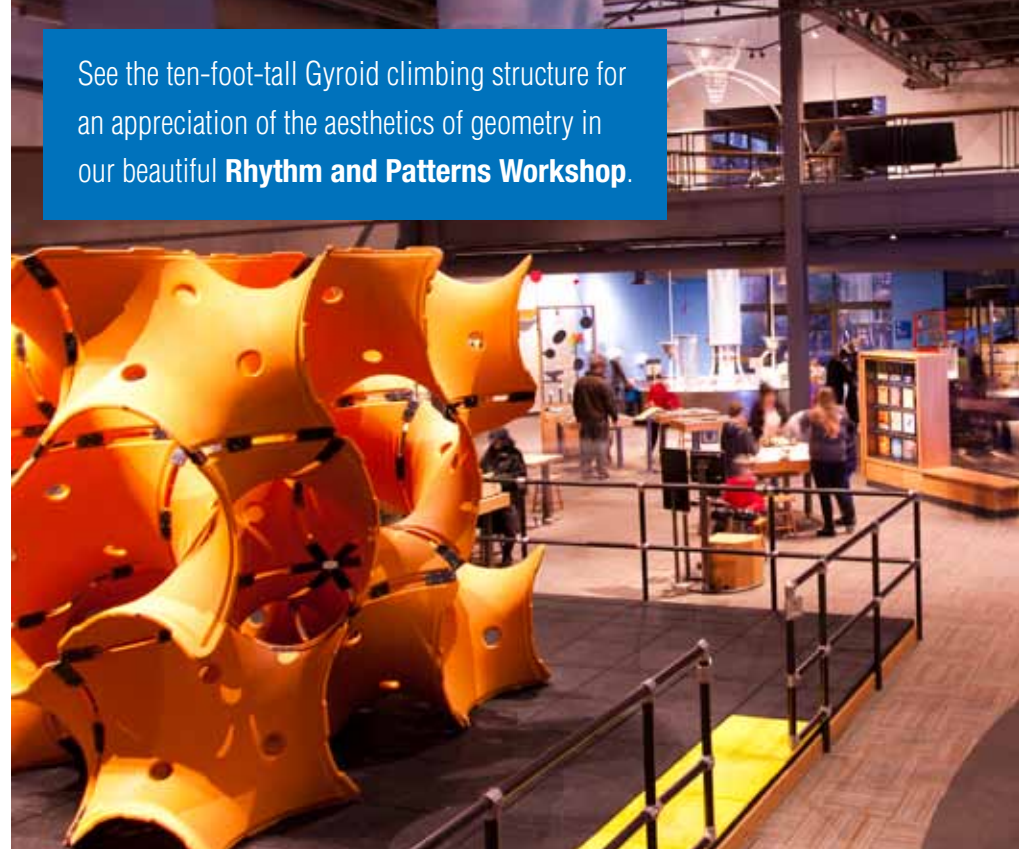

See the ten-foot-tall Gyroid climbing structure for an appreciation of the aesthetics of geometry in our beautiful **Rhythm and Patterns Workshop**.