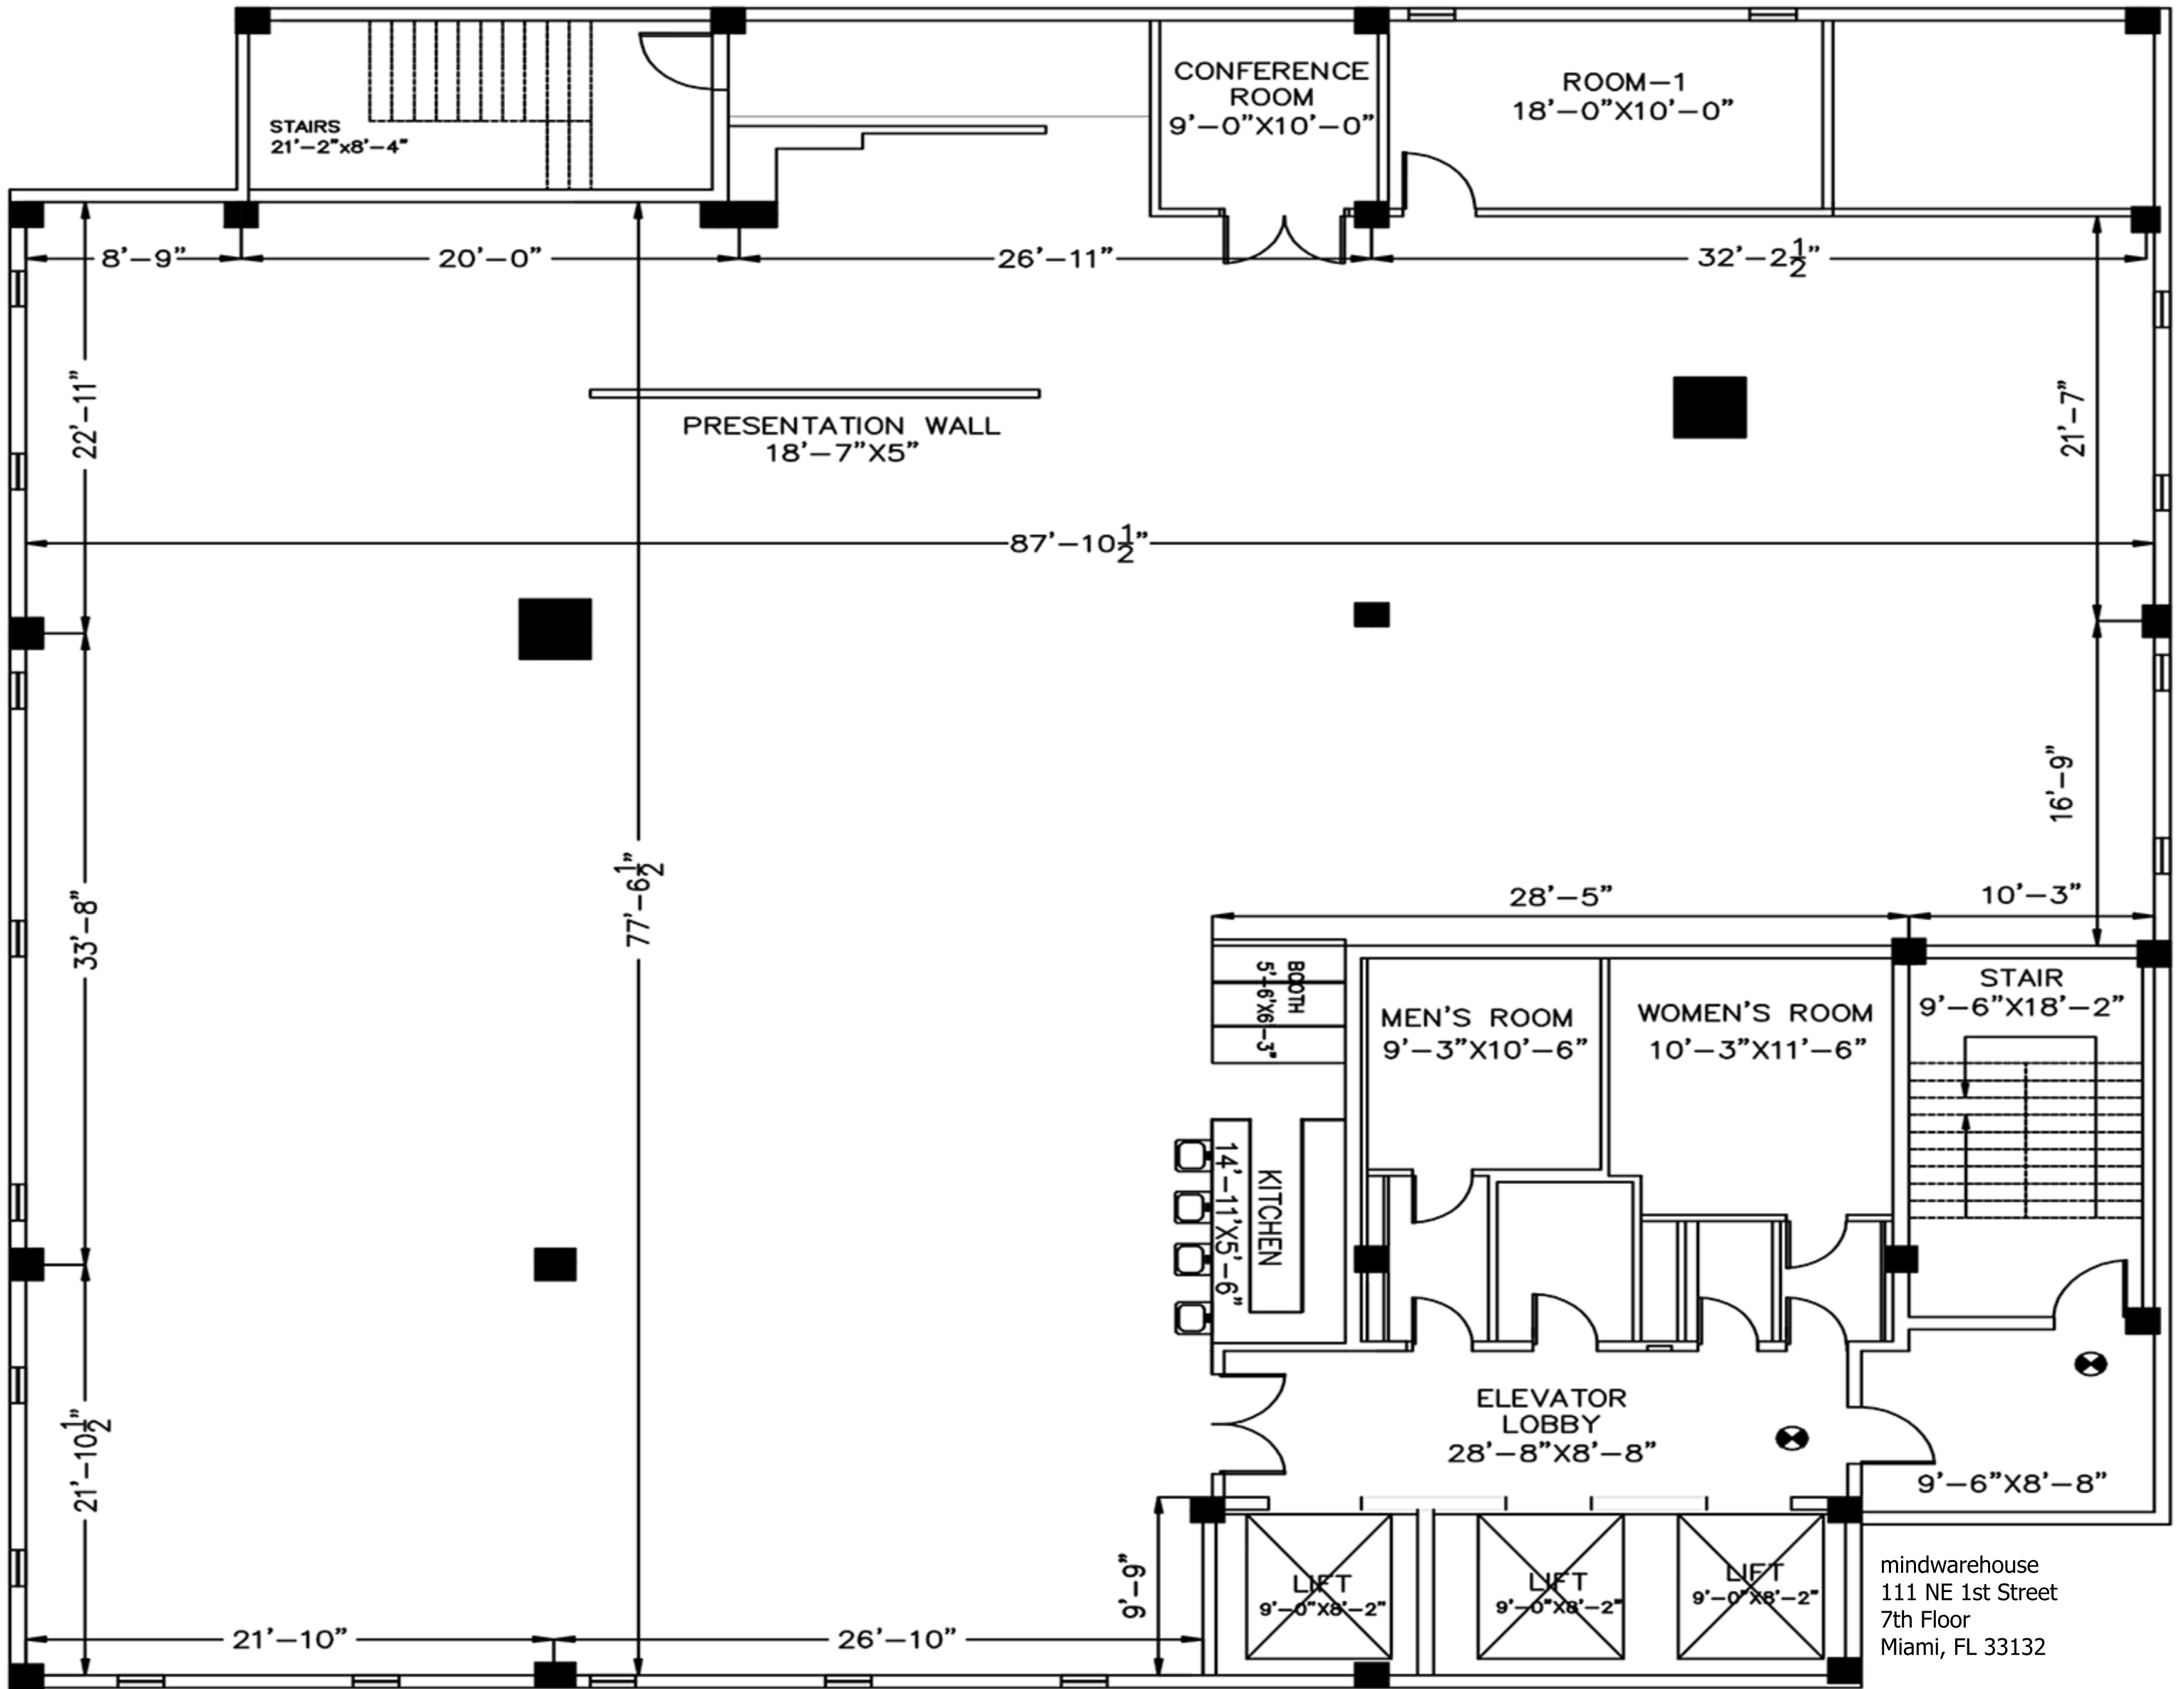

mindwarehouse 7th Floor Plan

mindwarehouse
 111 NE 1st Street
 7th Floor
 Miami, FL 33132

*Approximate Dimensions