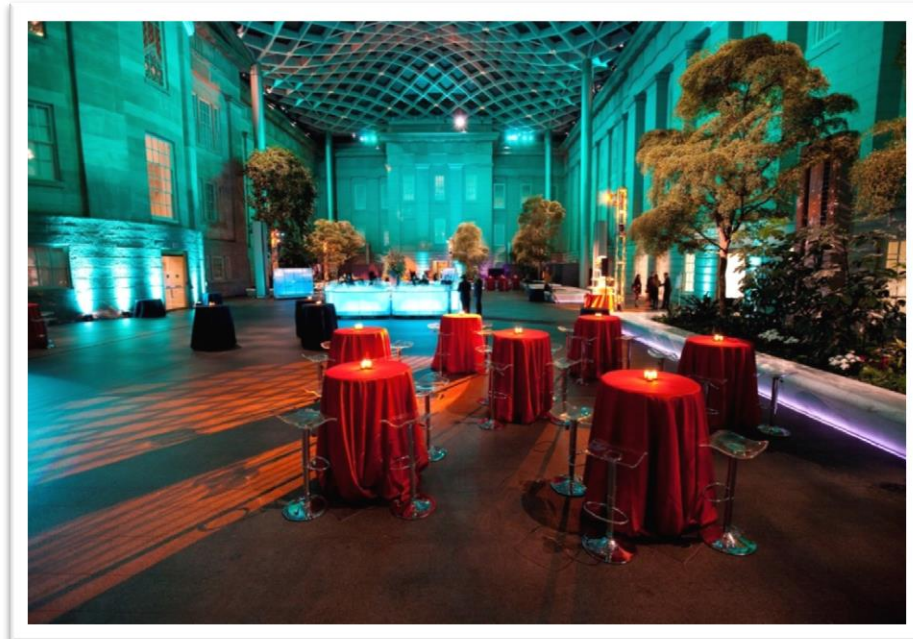

For more photos and information, visit our website at npg.si.edu and click "host an event" or contact us directly at NPGevents@si.edu or 202.633.8296.

Please note: The museum is not available for personal events (i.e., weddings, birthday parties).