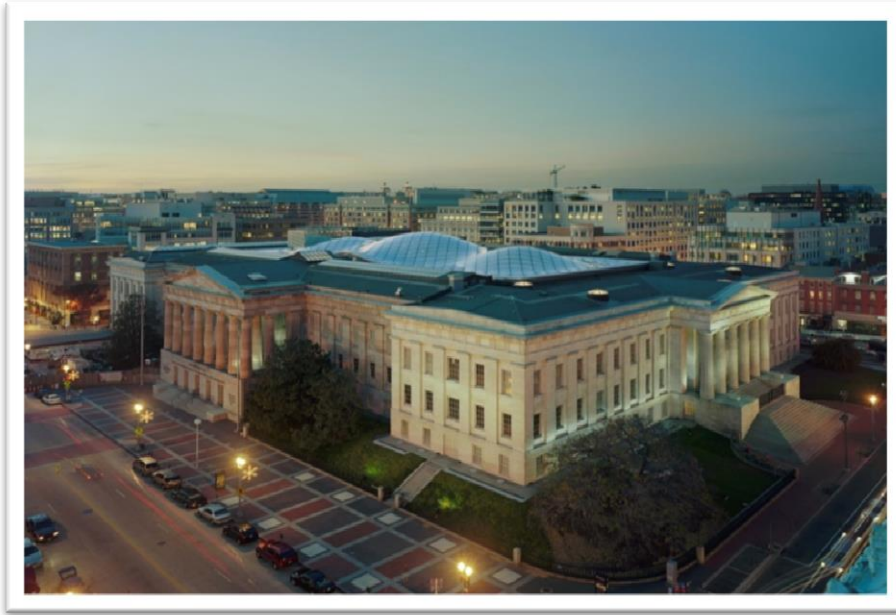

Smithsonian
*Donald W. Reynolds Center for
American Art and Portraiture
National Portrait Gallery*

Host your corporate special event at Washington, DC's most elegant and enchanting venue. The National Portrait Gallery, part of the Donald W. Reynolds Center for American Art and Portraiture, is housed in a gloriously renovated National Historic Landmark building. Conveniently located in DC's bustling Penn Quarter neighborhood, the Portrait Gallery is ideal for your special event.

Robert and Arlene Kogod Courtyard

The Robert and Arlene Kogod Courtyard, with its elegant glass canopy, is one of the largest and most magnificent event spaces in Washington. Designed by the world-renowned architectural firm Foster + Partners, the enclosed courtyard provides a distinctive, contemporary accent to the Greek Revival building.

Great Hall of the National Portrait Gallery

This regal space, accentuated by late-19th-century architectural highlights, was the reception area where President Lincoln and Mrs. Lincoln greeted guests attending the president's second inaugural ball. The hand-laid encaustic tile floor, curving double staircase, and soaring vaulted ceilings are sure to captivate your guests.

Reception: 366

Seated dinner: 300

Luce Foundation Center for American Art

The Luce Center features three levels of painting, sculpture, folk art, and craft collections on display in floor-to-ceiling glass cases. The Luce Center's architectural elements, such as elaborate columns, bronze railings, multicolored marble floor, large windows, and a city-block-long skylight, will make any gathering an event to remember.