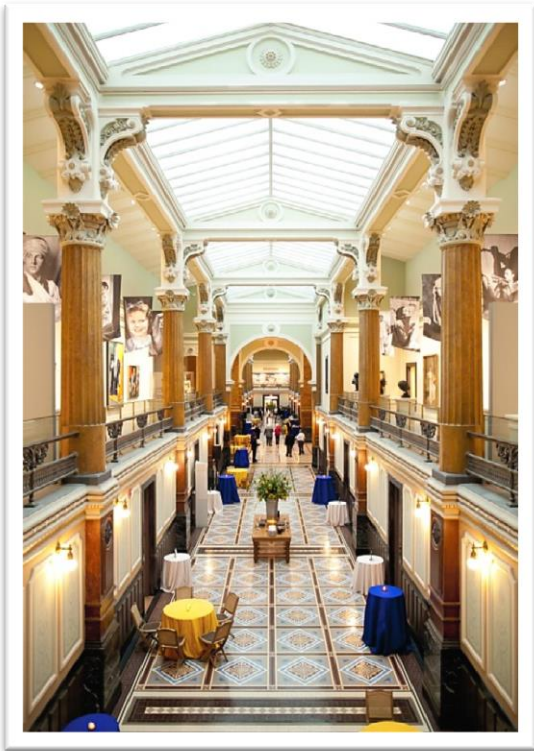

Smithsonian
*Donald W. Reynolds Center for
American Art and Portraiture
National Portrait Gallery*

Host your corporate special event at Washington, DC's most elegant and enchanting venue. The National Portrait Gallery, part of the Donald W. Reynolds Center for American Art and Portraiture, is housed in a gloriously renovated National Historic Landmark building. Conveniently located in DC's bustling Penn Quarter neighborhood, the Portrait Gallery is ideal for your special event.

Robert and Arlene Kogod Courtyard

The Robert and Arlene Kogod Courtyard, with its elegant glass canopy, is one of the largest and most magnificent event spaces in Washington. Designed by the world-renowned architectural firm Foster + Partners, the enclosed courtyard provides a distinctive, contemporary accent to the Greek Revival building.

Great Hall of the National Portrait Gallery

This regal space, accentuated by late-19th-century architectural highlights, was the reception area where President Lincoln and Mrs. Lincoln greeted guests attending the president's second inaugural ball. The hand-laid encaustic tile floor, curving double staircase, and soaring vaulted ceilings are sure to captivate your guests.

Reception: 366

Seated dinner: 300

Luce Foundation Center for American Art

The Luce Center features three levels of painting, sculpture, folk art, and craft collections on display in floor-to-ceiling glass cases. The Luce Center's architectural elements, such as elaborate columns, bronze railings, multicolored marble floor, large windows, and a city-block-long skylight, will make any gathering an event to remember.