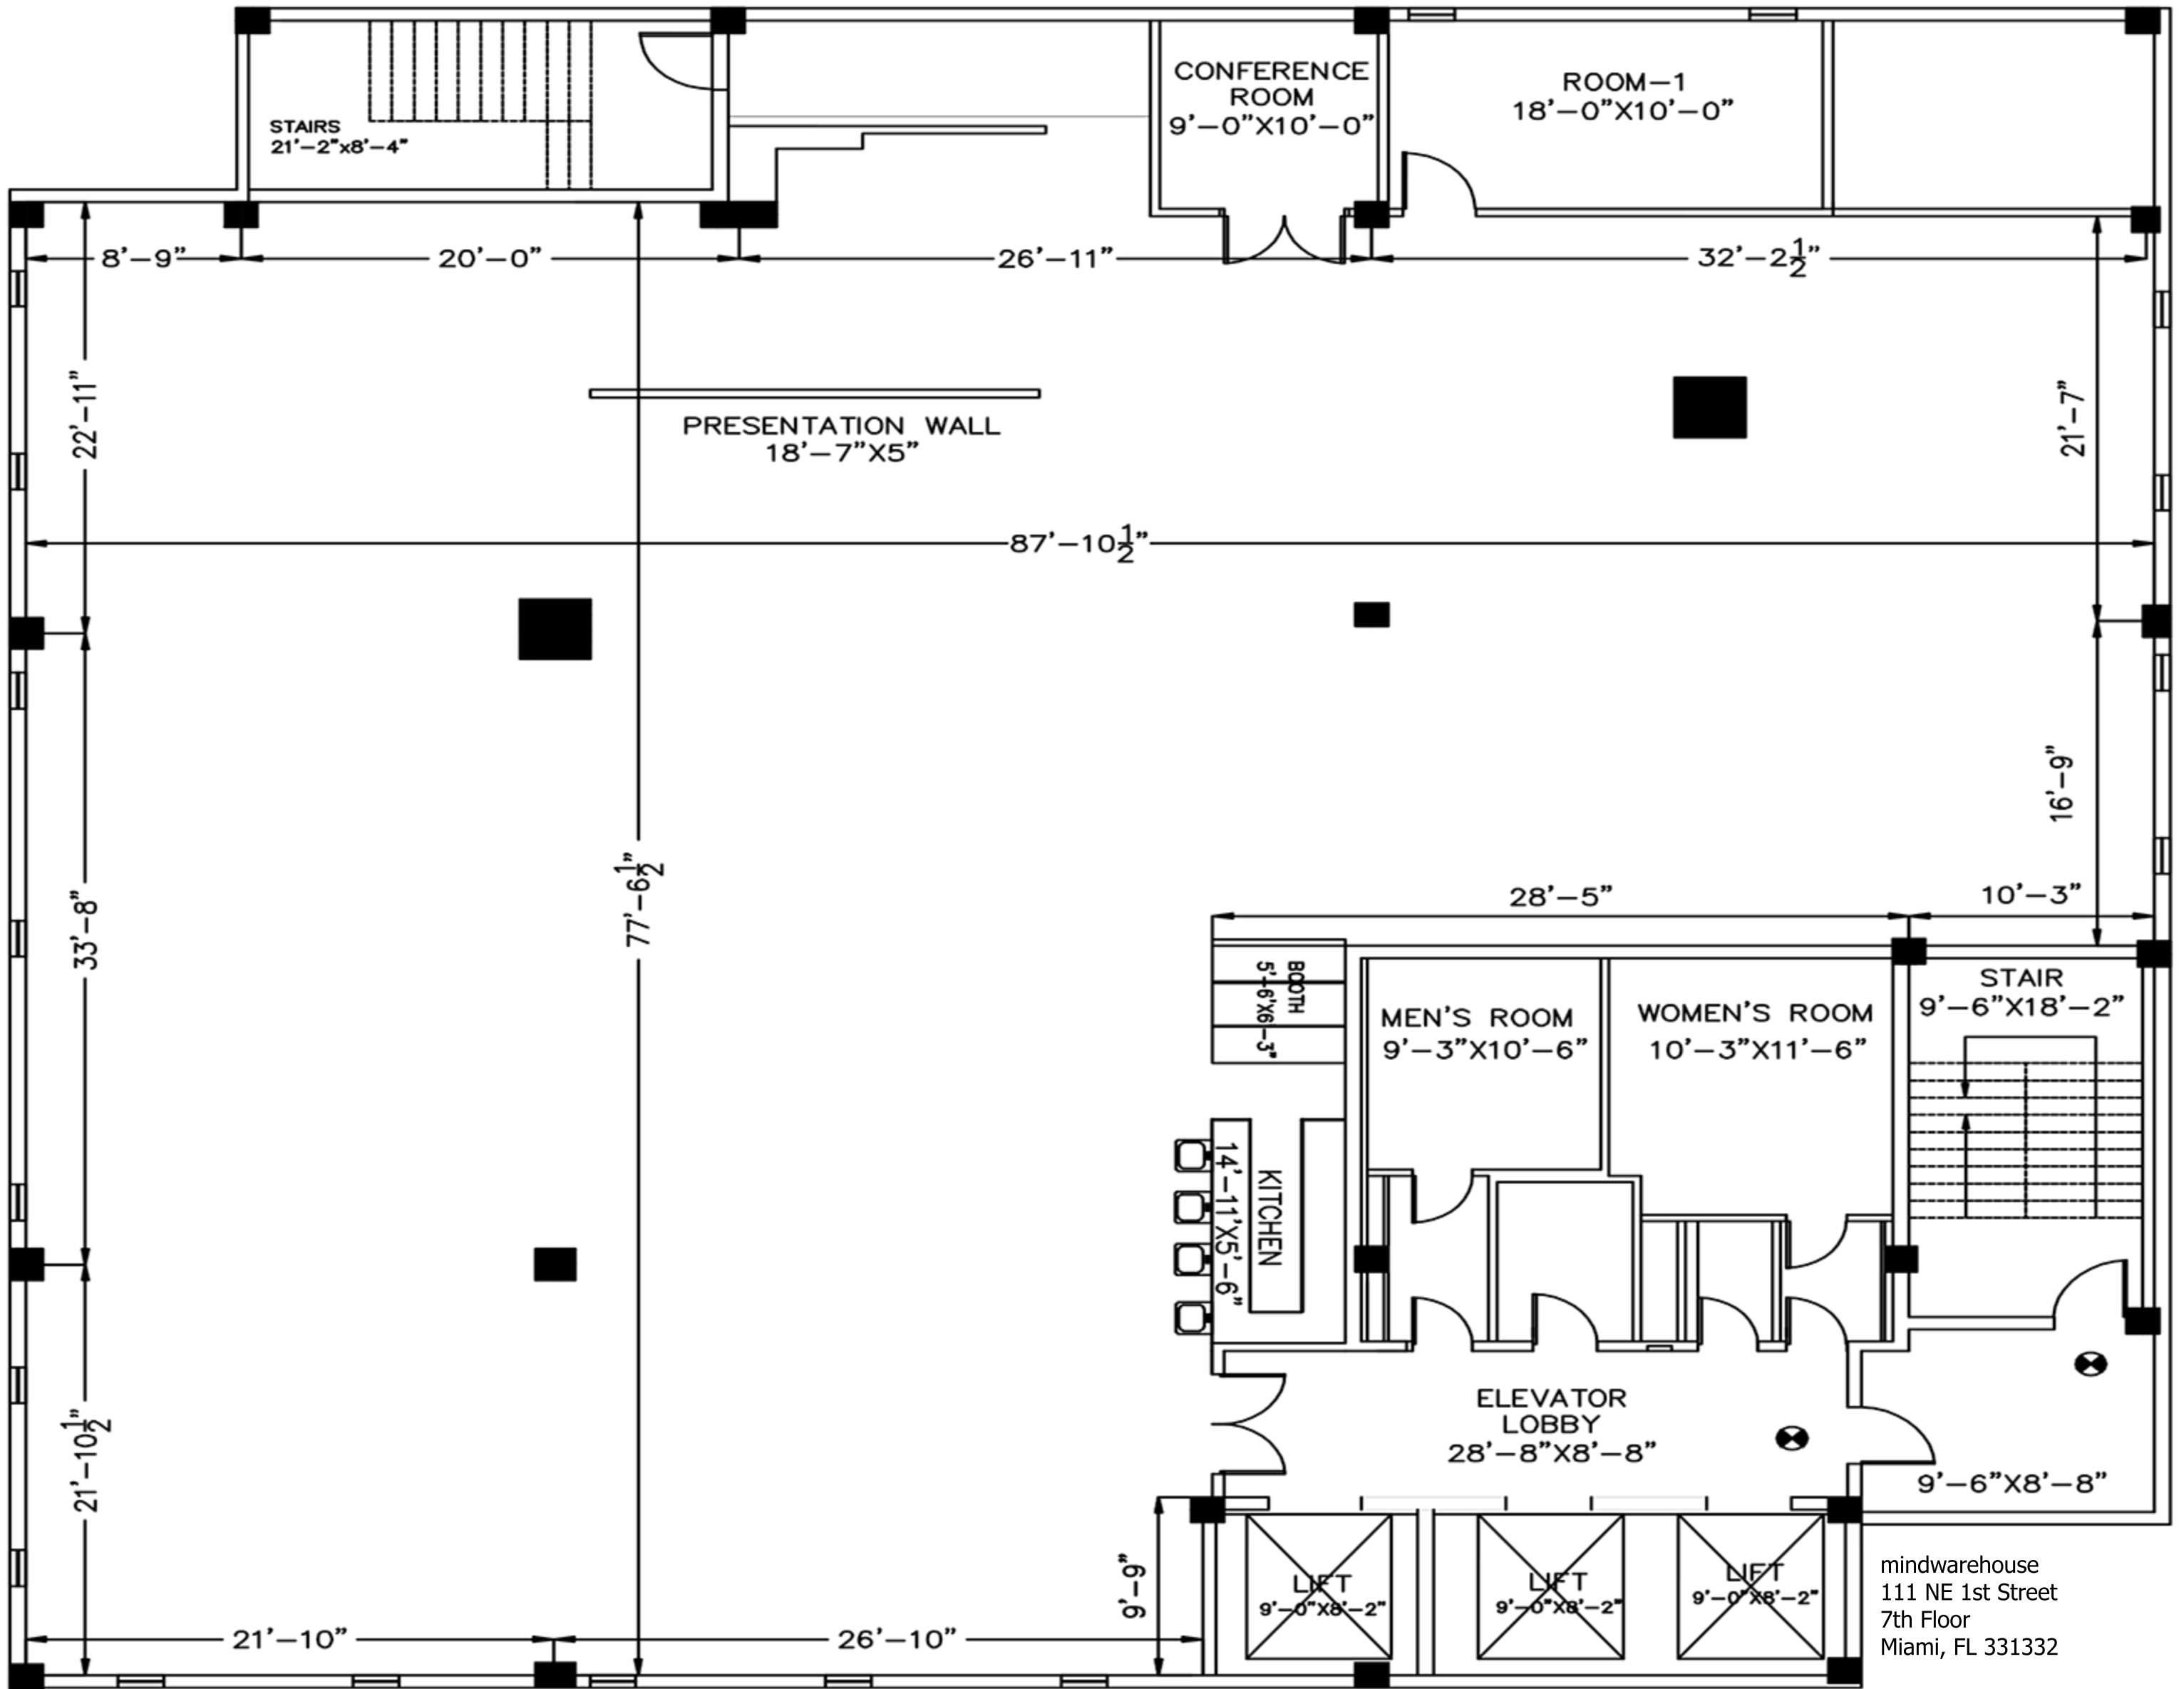

mindwarehouse 7th Floor Plan

mindwarehouse
 111 NE 1st Street
 7th Floor
 Miami, FL 33132

*Approximate Dimensions