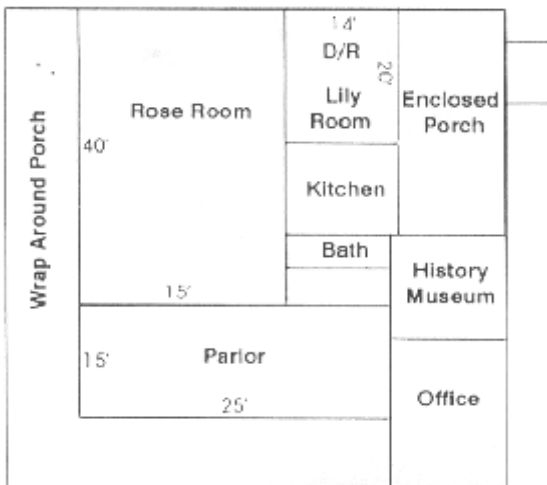

Facility Capacity and Interior Dimensions

Area	Capacity
House, Gardens and Veranda:	250 persons
Great Room:	60 persons
Gardens:	180 persons
Indoor Seating:	75 persons