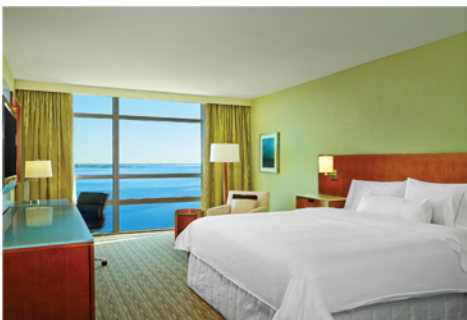

THE WESTIN TAMPA BAY

THE WESTIN TAMPA BAY

7627 Courtney Campbell Causeway, Tampa, FL 33607
T 813.281.0000 F 813.288.8584
westintampabay.com

Perfectly Located

The Westin Tampa Bay is located on Rocky Point Island, just a short complimentary shuttle ride from Tampa International Airport and just minutes from downtown Tampa, the Westshore business district and a variety of shopping, dining and entertainment venues.

Mindful Meetings

Everything about The Westin Tampa Bay inspires creativity. With 10,000 square feet of sophisticated meeting space, our meeting accommodations are anchored by the brand new 3,200 square foot Caribbean Ballroom, featuring natural lighting from floor to ceiling windows and mesmerizing bay views that encourage attendees to cultivate new ideas. For the ultimate balance of business and pleasure, convene in our 16th floor rooftop event space, BluVu, where attendees can enjoy creatively presented hors d'oeuvres while enjoying panoramic views of Old Tampa Bay from the outdoor terrace.

Rest Assured

The Westin Tampa Bay offers luxurious accommodations, world class amenities, magnificent water views and an experience sure to inspire renewal. Each of our 234 guest rooms and 10 suites offer the Westin Heavenly Bed® and Heavenly Bath®, high speed Internet access, two-line speakerphones with data ports, fully-stocked refreshment centers, Starbucks® coffee and laptop-sized safes.

Our in room dining menu also brings tasty and wholesome choices to the comfort of your guest room 24 hours a day.

Fitness & Free Time

Energize in our 24-hour WestinWORKOUT® Fitness Studio featuring weight machines, free weights, cardio equipment with personal flat-screen televisions, indoor heated pool and spa. Renew your spirit and explore Tampa Bay by water. The Westin Tampa Bay offers Jet Ski and Boat Rentals from our beach area.