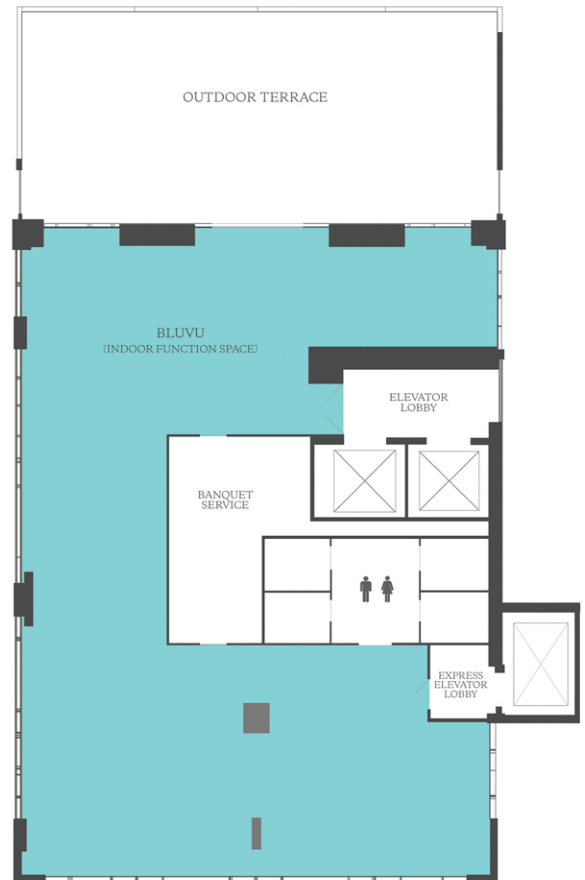

Mindful Meetings

Everything about The Westin Tampa Bay inspires creativity. With 10,000 square feet of sophisticated meeting space, our meeting accommodations are anchored by the brand new 3,200 square foot Caribbean Ballroom, featuring natural lighting from floor to ceiling windows and mesmerizing bay views that encourage attendees to cultivate new ideas. For the ultimate balance of business and pleasure, convene in our 16th floor rooftop event space, BluVu, where attendees can enjoy creatively presented hors d'oeuvres while enjoying panoramic views of Old Tampa Bay from the outdoor terrace.

THE WESTIN
TAMPA BAY

MEETING ROOMS CAPACITY CHART

7th Floor

16th Floor

ROOM NAME	L x W x H	AREA	THEATRE	CLASSROOM	CONFERENCE	U-SHAPE	HOLLOW SQUARE	RECEPTION	BANQUET	DINNER DANCE
HOSPITALITY ROOM	26' x 13' x 12'	350 sq. ft.	16	12	12	12	15	20	20	-
HOSPITALITY ROOM #2	26' x 11' x 12'	300 sq. ft.	8	-	8	-	-	-	10	-
EXECUTIVE BOARDROOM	24' x 26' x 12'	550 sq. ft.	-	-	12	-	-	-	-	-
BARBADOS A	27' x 27' x 9'	750 sq. ft.	40	25	22	22	28	50	40	-
BARBADOS B	27' x 27' x 9'	750 sq. ft.	40	25	22	22	28	50	40	-
BARBADOS A & B	54' x 27' x 9'	1,500 sq. ft.	75	35	-	-	-	100	80	40
CARIBBEAN A	27' x 27' x 9'	750 sq. ft.	50	30	24	24	28	60	40	-
CARIBBEAN B	27' x 27' x 9'	750 sq. ft.	50	30	24	24	28	60	40	-
CARIBBEAN A & B	54' x 27' x 9'	1,500 sq. ft.	110	65	40	40	46	125	100	50
CARIBBEAN BALLROOM	83' x 39' x 12'	3,200 sq. ft.	250	120	60	50	70	250	230	190
BLUVU	73' x 54' x 13'	2,700 sq. ft.	100	45	-	26	35	150	130	100